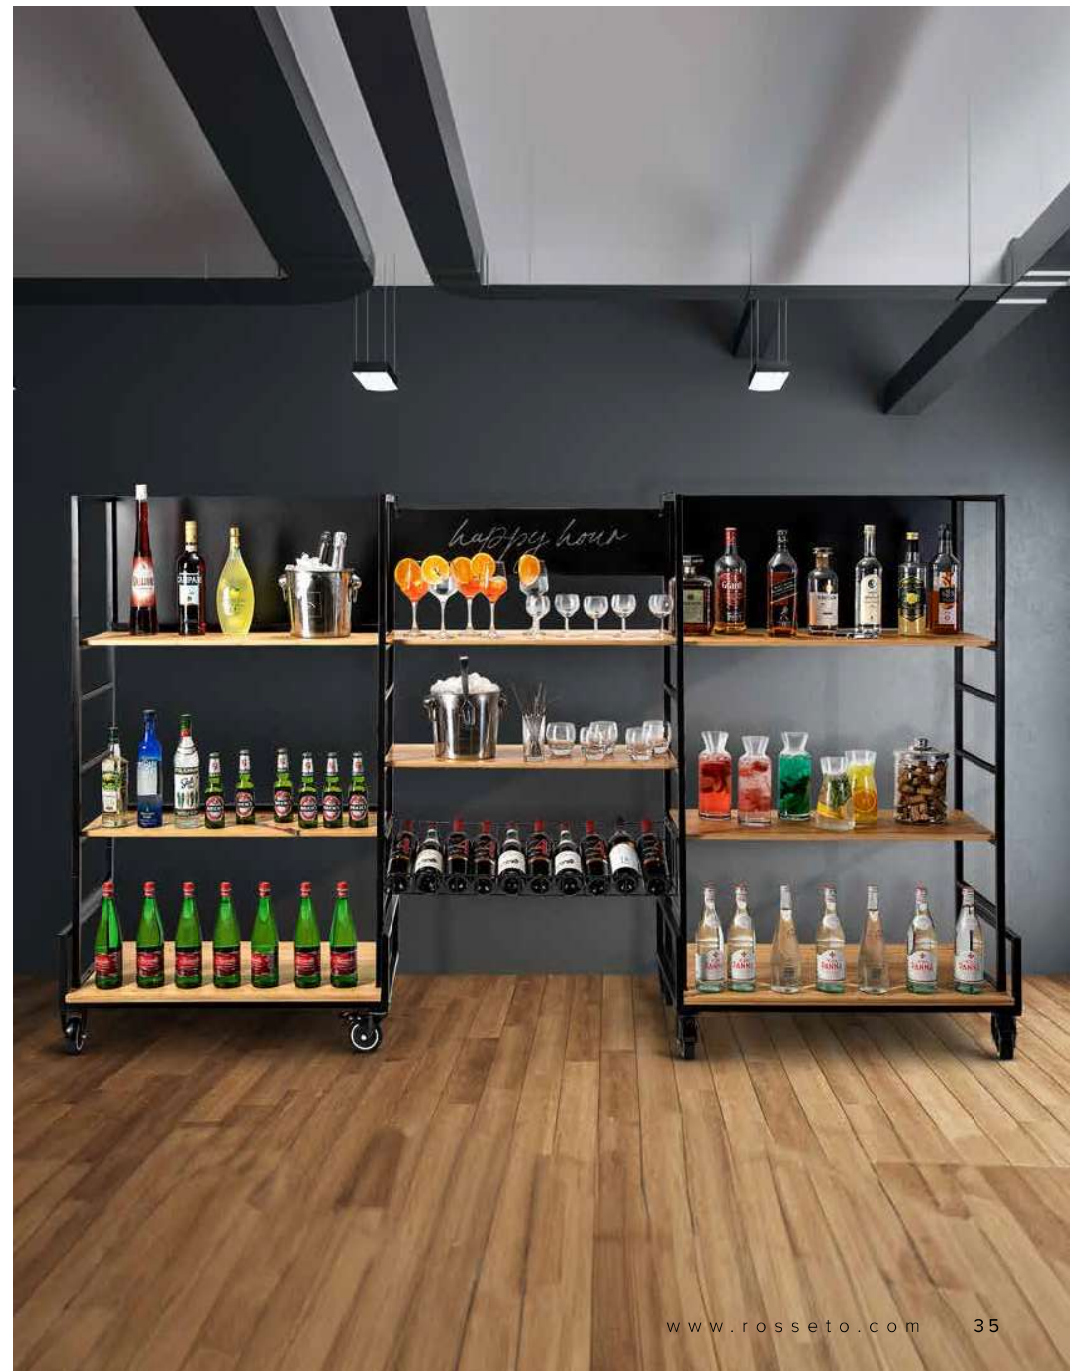

CUSTOMERS CHOICE

Modulite™ Kit A
Includes cart frame with wheels, 5 EZ-SERV containers (1.3 gallons each), wall bracket, catch tray, 3 bamboo shelves, 1 wire basket
36x20x71.6 in
91.4x50.8x181.9 cm
Item # MC-EZS5

CUSTOMERS CHOICE

Modulite™ Kit D
Includes cart frame with wheels, 5 EZ-SERV containers (1.3 gallons each), wall bracket, catch tray, 3 black bamboo shelves, 1 wire basket
36x20x73 in
91x51x185 cm
Item # MC-EZS52