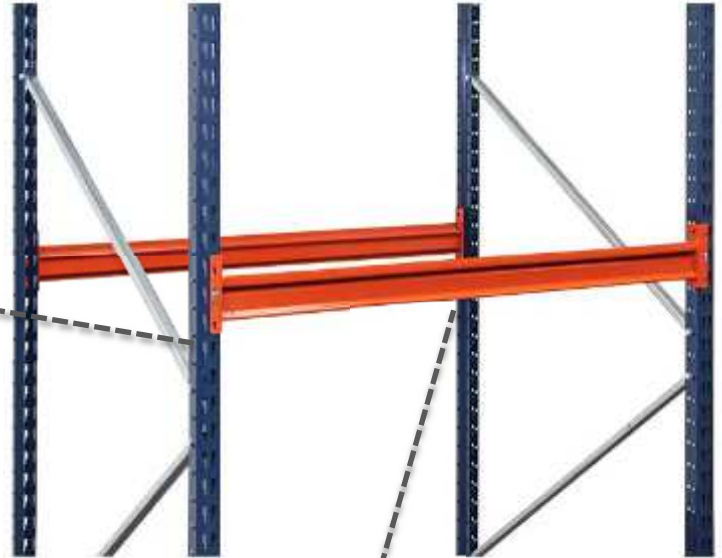

INTERLAKE MECALUX BULK RACK STORAGE ZS BEAMS

The Interlake Mecalux **bulk rack storage ZS beams** have an upper lip that runs vertically with the beam. These beams are designed for storage areas in which goods are handled manually instead of being transported on a pallet.

ZS – Bulk Rack Beam

- Three-tab beam connector allowing secure connection to the upright frame.
- Orange beams manufactured with 14 GA steel.
- Safety pin to prevent accidental disengagement.

ZS Beam for Particle Board or Steel Decking

This profile allows metal shelves or particle boards to sit on top of the beam.