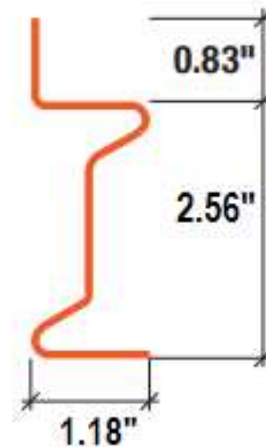

INTERLAKE MECALUX BULK RACK STORAGE ZS BEAMS

The Interlake Mecalux **bulk rack storage ZS beams** have an upper lip that runs vertically with the beam. These beams are designed for storage areas in which goods are handled manually instead of being transported on a pallet.

ZS – Bulk Rack Beam

- Three-tab beam connector allowing secure connection to the upright frame.
- Orange beams manufactured with 14 GA steel.
- Safety pin to prevent accidental disengagement.

ZS Beam for Particle Board or Steel Decking

This profile allows metal shelves or particle boards to sit on top of the beam.