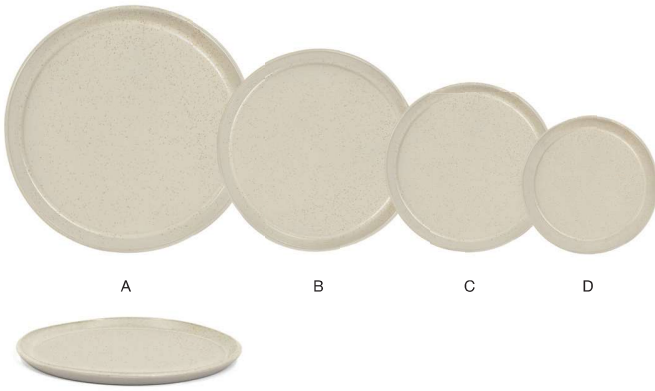

DINNERWARE - REACTIVE GLAZE, COLORED BODY PORCELAIN

MEZZE™
sesame

Mezze™ Sesame provides a versatile foundation for all cuisines.
Each plate features a flexible neutral base, adorned with
subtle speckling in its beautiful reactive glaze.

HIGH-TEMPERATURE COLORED PORCELAIN | LIFETIME PLUS WARRANTY | ARTISANAL DESIGN

PC PLATE COVER AVAILABLE

- A 11" Round Mezza™ Plate - Sesame** pack 4 **DDP098BEP21** **PC**
11 dia x .5 in | 28.2 dia x 1.5 cm
- B 9" Round Mezza™ Plate - Sesame** pack 6 **DSP048BEP22**
9 dia x .5 in | 23.1 dia x 1.5 cm
- C 7.5" Round Mezza™ Plate - Sesame** pack 12 **DAP093BEP23**
7.5 dia x .5 in | 19.3 dia x 1.5 cm
- D 6" Round Mezza™ Plate - Sesame** pack 12 **DBB042BEP23**
6 dia x .5 in | 15.5 dia x 1.3 cm

- 9.25" Round Mezza™ Bowl - 36 oz - Sesame**
9.25 dia x 1.5 in
23.5 dia x 4 cm, 1.1 L
pack 4
DBO199BEP21
PC

- A 8.75" Round Mezza™ Bowl - 48 oz - Sesame** pack 4 **DBO198BEP21**
8.75 dia x 2.25 in | 22.2 dia x 5.7 cm, 1.4 L
- B 7" Round Mezza™ Bowl - 26 oz - Sesame** pack 6 **DBO197BEP22**
7 dia x 2.25 in | 17.5 dia x 5.8 cm, 770 ml
- C 5.5" Round Mezza™ Bowl - 16 oz - Sesame** pack 12 **DBO196BEP23**
5.5 dia x 2.25 in | 14.2 dia x 5.4 cm, 475 ml

- A 12 oz Mezza™ Cup - Sesame** pack 12 **DMU029BEP23**
5 x 4 x 3.25 in | 12.8 x 10 x 8.1 cm, 360 ml
- B 6" Round Mezza™ Saucer - Sesame** pack 12 **DMU030BEP23**
6 dia x .5 in | 15.5 dia x 1.3 cm
- C 3 oz Mezza™ Cup - Sesame** pack 12 **DCS076BEP23**
3.5 x 2.5 x 2 in | 8.6 x 6.5 x 5.2 cm, 90 ml
- D 4.5" Round Mezza™ Saucer - Sesame** pack 12 **DCS077BEP23**
4.5 dia x .5 in | 11.2 dia x 1.2 cm