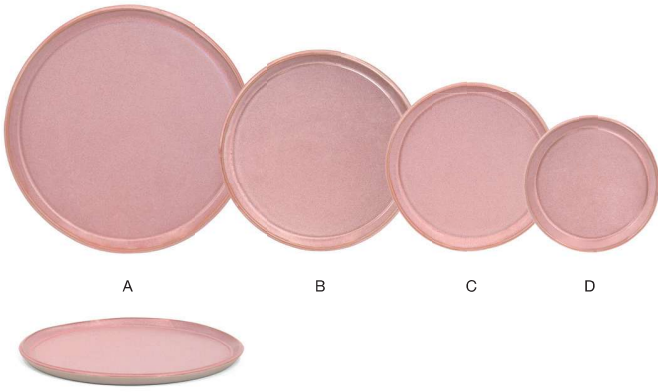

DINNERWARE - REACTIVE GLAZE, COLORED BODY PORCELAIN

MEZZE™

guava

Mezze™ Guava offers endless possibilities for creative tablescapes.
Its blush palette radiates warmth, while infusing energy
and personality into any dining setting.

HIGH-TEMPERATURE COLORED PORCELAIN | LIFETIME PLUS WARRANTY | ARTISANAL DESIGN

- A 11" Round Mezze™ Plate - Guava** pack 4 **DDP098PIP21** **PC**
11 dia x .5 in | 28.2 dia x 1.5 cm
- B 9" Round Mezze™ Plate - Guava** pack 6 **DSP048PIP22**
9 dia x .5 in | 23.1 dia x 1.5 cm
- C 7.5" Round Mezze™ Plate - Guava** pack 12 **DAP093PIP23**
7.5 dia x .5 in | 19.3 dia x 1.5 cm
- D 6" Round Mezze™ Plate - Guava** pack 12 **DBB042PIP23**
6 dia x .5 in | 15.5 dia x 1.3 cm

- 9.25" Round Mezze™ Bowl - 36 oz - Guava**
9.25 dia x 1.5 in
23.5 dia x 4 cm, 1.1 L
pack 4
DBO199PIP21
PC

- A 8.75" Round Mezze™ Bowl - 48 oz - Guava** pack 4 **DBO198PIP21**
8.75 dia x 2.25 in | 22.2 dia x 5.7 cm, 1.4 L
- B 7" Round Mezze™ Bowl - 26 oz - Guava** pack 6 **DBO197PIP22**
7 dia x 2.25 in | 17.5 dia x 5.8 cm, 770 ml
- C 5.5" Round Mezze™ Bowl - 16 oz - Guava** pack 12 **DBO196PIP23**
5.5 dia x 2.25 in | 14.2 dia x 5.4 cm, 475 ml

- A 12 oz Mezze™ Cup - Guava** pack 12 **DMU029PIP23**
5 x 4 x 3.25 in | 12.8 x 10 x 8.1 cm, 360 ml
- B 6" Round Mezze™ Saucer - Guava** pack 12 **DMU030PIP23**
6 dia x .5 in | 15.5 dia x 1.3 cm
- C 3 oz Mezze™ Cup - Guava** pack 12 **DCS076PIP23**
3.5 x 2.5 x 2 in | 8.6 x 6.5 x 5.2 cm, 90 ml
- D 4.5" Round Mezze™ Saucer - Guava** pack 12 **DCS077PIP23**
4.5 dia x .5 in | 11.2 dia x 1.2 cm