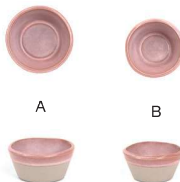

DINNERWARE - REACTIVE GLAZE, COLORED BODY PORCELAIN

MEZZE™

guava

Mezze™ Guava offers endless possibilities for creative tablescapes.
Its blush palette radiates warmth, while infusing energy
and personality into any dining setting.

HIGH-TEMPERATURE COLORED PORCELAIN | LIFETIME PLUS WARRANTY | ARTISANAL DESIGN

- A 11" Round Mezze™ Plate - Guava** pack 4 **DDP098PIP21** **PC**
11 dia x .5 in | 28.2 dia x 1.5 cm
- B 9" Round Mezze™ Plate - Guava** pack 6 **DSP048PIP22**
9 dia x .5 in | 23.1 dia x 1.5 cm
- C 7.5" Round Mezze™ Plate - Guava** pack 12 **DAP093PIP23**
7.5 dia x .5 in | 19.3 dia x 1.5 cm
- D 6" Round Mezze™ Plate - Guava** pack 12 **DBB042PIP23**
6 dia x .5 in | 15.5 dia x 1.3 cm

- 9.25" Round Mezze™ Bowl - 36 oz - Guava**
9.25 dia x 1.5 in
23.5 dia x 4 cm, 1.1 L
pack 4
DBO199PIP21
PC

- A 8.75" Round Mezze™ Bowl - 48 oz - Guava** pack 4 **DBO198PIP21**
8.75 dia x 2.25 in | 22.2 dia x 5.7 cm, 1.4 L
- B 7" Round Mezze™ Bowl - 26 oz - Guava** pack 6 **DBO197PIP22**
7 dia x 2.25 in | 17.5 dia x 5.8 cm, 770 ml
- C 5.5" Round Mezze™ Bowl - 16 oz - Guava** pack 12 **DBO196PIP23**
5.5 dia x 2.25 in | 14.2 dia x 5.4 cm, 475 ml

- A 3 oz Round Mezze™ Ramekin - Guava** pack 12 **DSD080PIP23**
3.25 dia x 1.5 in | 8 dia x 3.9 cm, 90 ml
- B 2 oz Round Mezze™ Ramekin - Guava** pack 12 **DSD079PIP23**
2.75 dia x 1.5 in | 7 dia x 3.5 cm, 60 ml