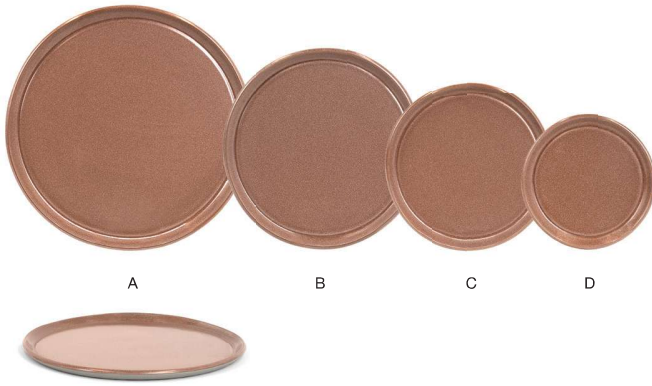

DINNERWARE - REACTIVE GLAZE, COLORED BODY PORCELAIN

MEZZE™

cinnamon

Mezze™ Cinnamon packs a punch with its earthy reactive glaze and softly tapered shapes. Each piece is hand-crafted to offer one-of-a-kind appeal and rustic warmth.

HIGH-TEMPERATURE COLORED PORCELAIN | LIFETIME PLUS WARRANTY | ARTISANAL DESIGN

- A 11" Round Mezza™ Plate - Cinnamon** pack 4 **DDP098BRP21** PC
11 dia x .5 in | 28.2 dia x 1.5 cm
- B 9" Round Mezza™ Plate - Cinnamon** pack 6 **DSP048BRP22**
9 dia x .5 in | 23.1 dia x 1.5 cm
- C 7.5" Round Mezza™ Plate - Cinnamon** pack 12 **DAP093BRP23**
7.5 dia x .5 in | 19.3 dia x 1.5 cm
- D 6" Round Mezza™ Plate - Cinnamon** pack 12 **DBB042BRP23**
6 dia x .5 in | 15.5 dia x 1.3 cm

- 9.25" Round Mezza™ Bowl - 36 oz - Cinnamon**
9.25 dia x 1.5 in
23.5 dia x 4 cm, 1.1 L
pack 4
DBO199BRP21
PC

- A 8.75" Round Mezza™ Bowl - 48 oz - Cinnamon** pack 4 **DBO198BRP21**
8.75 dia x 2.25 in | 22.2 dia x 5.7 cm, 1.4 L
- B 7" Round Mezza™ Bowl - 26 oz - Cinnamon** pack 6 **DBO197BRP22**
7 dia x 2.25 in | 17.5 dia x 5.8 cm, 770 ml
- C 5.5" Round Mezza™ Bowl - 16 oz - Cinnamon** pack 12 **DBO196BRP23**
5.5 dia x 2.25 in | 14.2 dia x 5.4 cm, 475 ml

- A 12 oz Mezza™ Cup - Cinnamon** pack 12 **DMU029BRP23**
5 x 4 x 3.25 in | 12.8 x 10 x 8.1 cm, 360 ml
- B 6" Round Mezza™ Saucer - Cinnamon** pack 12 **DMU030BRP23**
6 dia x .5 in | 15.5 dia x 1.3 cm
- C 3 oz Mezza™ Cup - Cinnamon** pack 12 **DCS076BRP23**
3.5 x 2.5 x 2 in | 8.6 x 6.5 x 5.2 cm, 90 ml
- D 4.5" Round Mezza™ Saucer - Cinnamon** pack 12 **DCS077BRP23**
4.5 dia x .5 in | 11.2 dia x 1.2 cm