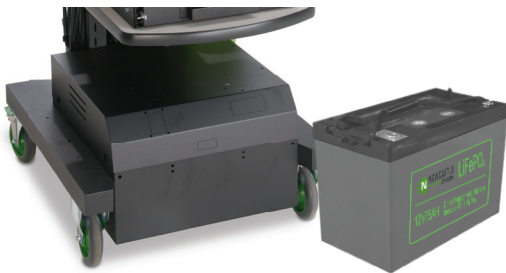

LiFePO4

Lithium Iron Phosphate

LiFePO4 batteries last 8-10 years before needing to be replaced

- ✓ Long life
- ✓ Reduced waste

Our LiFePO4 batteries weigh just 21-53 pounds each

- ✓ Lightweight
- ✓ Easy to move