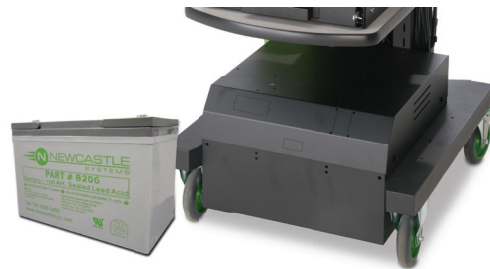

SLA

Sealed Lead Acid

SLA batteries need to be replaced every 1-2 years

- ✗ More difficult to move/swap

SLA batteries weigh in at a hefty 70-210 pounds

x 300

They can handle 300 charge/discharge cycles