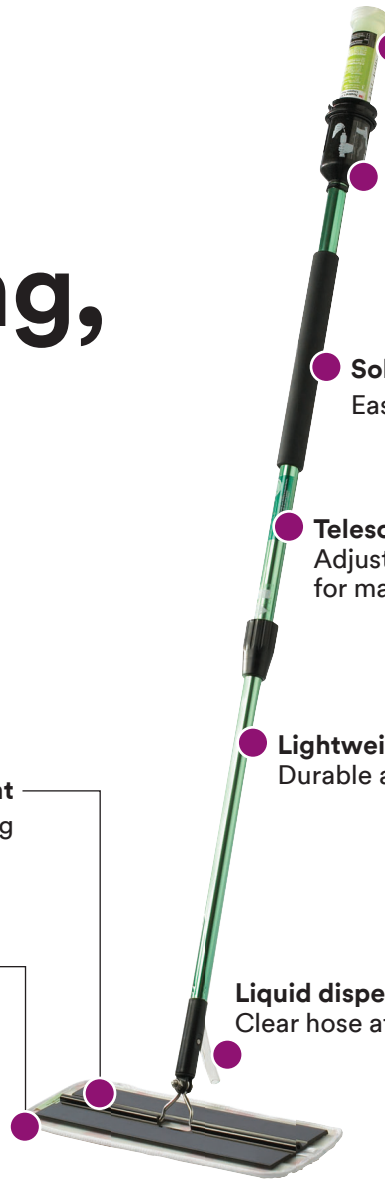

Floor cleaning, made easier.

Swivel pad holder with hook & loop attachment
Easy maneuvering and effective baseboard cleaning

3M™ Easy Scrub Flat Mop Pad
Dual-fiber construction with scrubbing stripes

Liquid dispensing
Clear hose at base of handle

Interchangeable bottles
11.5 oz. squeezable bottles allow precise dispensing

Attach directly to handle
Bottles securely snap into place and can be quickly changed for a variety of cleaning tasks

Solid vinyl grip handle
Easy to clean and disinfect

Telescoping handle
Adjusts (38" – 59-1/2") for maximum comfort

Lightweight, anodized tool
Durable and corrosion resistant

3M™ Easy Scrub Express Flat Mops System

Squeeze-bottle allows you to dispense the amount of cleaning solution needed for the job. Small, reusable bottles are quick to swap when your task calls for a different solution. Caddy makes it easy to carry up to a dozen pre-filled bottles with you.

3M™ Easy Scrub Express Flat Mop Starter Kit	3M™ Easy Scrub Express Flat Mop	Replacement Parts				
		Frame	Bottle Caddy	Dispensing Bottles	Clip Ring	Bottle Holder with Rubber Ring
59194	59051	59241	59054	59056	59224	59225
1/case	1/case	1/case	6/case	72/case	10/case	1/bag
Includes 3.2'–4.9' adjustable mop handle, 16" frame, 12 bottles (11.5 oz.), bottle caddy, 2 microfiber pads, and pour jug (.5 gallon).	Includes 3.2'–4.9' adjustable mop handle and 16" frame only. Microfiber pads and bottles sold separately.	 16" frame with hook and loop attachment system.	 Caddy holds 12 bottles. Bottles sold separately.	 11.5 oz. bottle. Compatible with nearly any cleaning solution. 12 bottles/bag	 Secures the bottle holder to the mop.	 Holds bottle at the top of the mop.