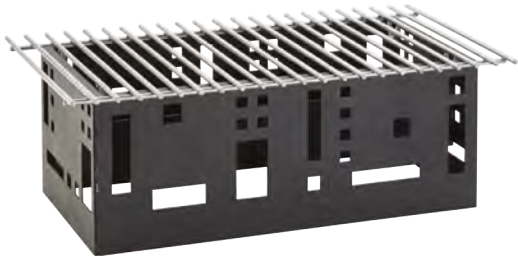

CHAFERS & ALTERNATIVES

SQUARED CHAFER ALTERNATIVE
Features Built in Windguards.

ITEM 1612-22-13 | 19¾Wx10Dx7½H

LUXE CHAFER ALTERNATIVES
Features Built in Windguards.

ITEM 3011-55 | 10¼Wx10Dx8¼H

ITEM 3012-55 | 19¾Wx10Dx8½H

IRON CHAFER ALTERNATIVE
Features Built in Windguards.

ITEM 1361-12 | 10¼Wx10Dx7½H

MELROSE ROUND CHAFER ALTERNATIVE **NEW**

Made with Built in Windguard and Securely Holds up to 12" Diameter Pans.

ITEM 27014-13 | 13DIAx7H

JUNO ROUND CHAFER ALTERNATIVE **NEW**

Made with Built in Windguard and Securely Holds up to 12" Diameter Pans.

1344-7-15 | 12½DIAx7¼H

MISSION ROUND CHAFER ALTERNATIVE

Made with Built in Windguard and Securely Holds up to 12" Diameter Pans.

1344-7-13 | 12½DIAx7¼H

MID-CENTURY CHAFER ALTERNATIVES

Features Built in Windguards.
Specify Color: Brass (46), Chrome (49).

ITEM 3711 | 10¼Wx10Dx7¼H

ITEM 3722 | 19¾Wx10Dx7½H

ONE BY ONE CHAFER ALTERNATIVES