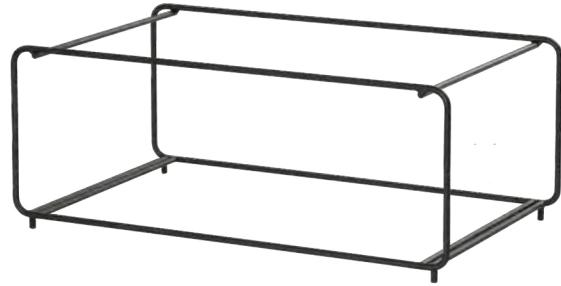

STACKABLE & MODULAR!

LOGAN 12X20 MODULAR FRAME NEW
 Sold as Wire Frame Only, Inserts Sold Separately.
 For Full List of Insert Options See Pages 331-333.
 ITEM 25208-1220-13 | 23¼Wx21½Dx9¼H

Shown Here with 24120-10-13

LOGAN 3-TIER PLATE STANDS NEW
 Sold as Wire Frame Only, Inserts Sold Separately.
 ITEM 25204-8-13 | 9¼Wx9¼Dx21H
 ITEM 25204-10-13 | 11¾Wx11¼Dx21H

LOGAN TIERED MODULAR MERCHANDISERS NEW
 Sold as Wire Frame Only, Inserts Sold Separately.
 For Full List of Insert Options See Pages 331-333.
 ITEM 25201-2-13 | 10¼Wx14¼Dx17¼H
 ITEM 25201-3-13 | 10¼Wx14¼Dx21H

LOGAN 2-TIER BLACK MELAMINE MERCHANDISER NEW
 ITEM 23834-2-13 | 12DIAx12H

Shown Here with 26143-10-13

ARCHED PLATE STANDS
 Frame Only, Plates Sold Separately.
 977-8 Fits Plates Up to 9.5".
 977-10 Fits Plates Up to 11.5".
 ITEM 977-8-13 | 8¾Wx8¾Dx18H3 | Black
 ITEM 977-10-13 | 11¾Wx11¼Dx20H | Black
 ITEM 977-10-49 | 11¾Wx11¼Dx20H | Chrome
 ITEM 977-10-90 | 18Wx12Dx14½H | Heritage