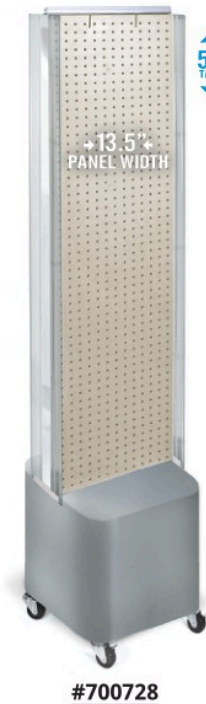

PEGBOARD FLOOR DISPLAYS » Two-Sided 13.5" Panel

13.5"W X 60"H PEGBOARD PANEL SIZE

UNIT MEASUREMENTS: One Two-Sided 13.5"W x 60"H pegboard panel with revolving 16" dia. base. **700277** Assembled: 16"W x 61"H. (Base Code B-700277-SLV). Ships FLAT in 2 Boxes; Box 1: 18 LBS. 17"L x 17"W x 4"H Box 2: 12 LBS. 62"L x 14"W x 2"H. Sign holder strip included.

COLORS	
FROSTED Blue	FROSTED Yellow
FROSTED Pink	FROSTED Green
FROSTED Orange	FROSTED Clear
SOLID White	SOLID Black

#700277

STUDIO BASE – TALL (13.5" PANEL WIDTH)

UNIT MEASUREMENTS: 700729 Two-Sided Pegboard measuring 13.5"W x 44"H of peggable space. Tall Studio Base: 14.5"W x 14"D x 13.5"H. Assembled height: 58"H. (Base Code B-700729-SLV). Ships FLAT in 2 Boxes; Box 1: 10 Lbs. 46"L x 15"W x 2"H Box 2: 25 Lbs. 17"L x 17"W x 17"H. **700728** Two-Sided Pegboard with 5"W C-Channels measuring 13.5"W x 44"H of peggable space. Tall Studio Base: 14.5"W x 14"D x 13.5"H. Assembled height: 58"H. (Base Code B-700729-SLV). Ships FLAT in 2 Boxes; Box 1: 12 Lbs. 46"L x 15"W x 2"H Box 2: 25 Lbs. 17"L x 17"W x 17"H. Sign holder strip included.

#700729

#700728

Standard Pegboard

0.125" thick plastic • 0.25" holes • 1" on center

SHIPS IN 2 BOXES
EASY TO ASSEMBLE

COLORS	
FROSTED Blue	FROSTED Yellow
FROSTED Pink	FROSTED Green
FROSTED Orange	FROSTED Clear
SOLID White	SOLID Black

Easy Graphic Insertion for #700256

Add graphics and branding to this display. Just slide a 4.875" W x 59.75" H graphic into the C-Channel Siding.

ADD-A-SIGN TO YOUR DISPLAY

VIEW WEBSITE FOR DETAILS

1.800.959.1295 | WWW.AZARDISPLAYS.COM

PEGBOARD DISPLAYS

17