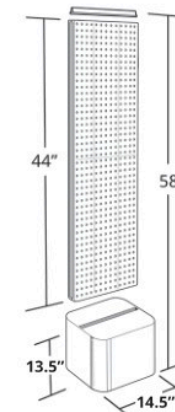

Standard Pegboard

0.125" thick plastic • 0.25" holes • 1" on center

SHIPS IN 2 BOXES
EASY TO ASSEMBLE

COLORS	
FROSTED Blue	FROSTED Yellow
FROSTED Pink	FROSTED Green
FROSTED Orange	FROSTED Clear
SOLID White	SOLID Black

Easy Graphic Insertion for #700256

Add graphics and branding to this display. Just slide a 4.875" W x 59.75" H graphic into the C-Channel Siding.