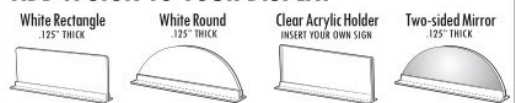

ADD-A-SIGN TO YOUR DISPLAY

VIEW WEBSITE FOR DETAILS

PEGBOARD DISPLAYS