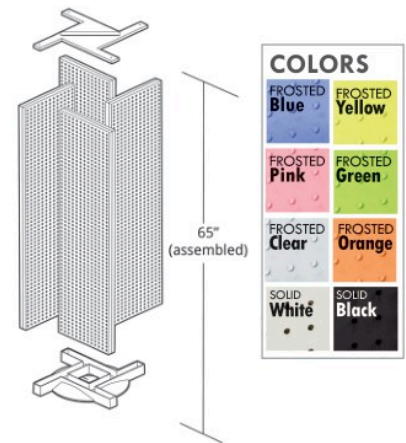

PEGBOARD FLOOR DISPLAYS » Pinwheels

PINWHEEL DISPLAYS include four two-sided plastic pegboard panels. Offered with a plastic revolving base, plastic wheeled base or revolving wheeled metal base. Available in up to 8 colors. Sign holder strip included.

13.5"W X 60"H PEGBOARD PANEL SIZE

***NOT AVAILABLE IN PURPLE OR RED PANEL COLOR**

UNIT MEASUREMENTS: Four double-sided 13.5"W x 60"H pegboard panels. **700460** Assembled: 23"W x 62"H (Base Code B-13PNWHL-CLR). Ships FLAT in 2 Boxes; Box 1: 16 LBS. 20"L x 21"W x 6"H Box 2: 44 LBS. 62"L x 15"W x 7"H. **700461** Assembled: 23"W x 65"H (Base Code B-700461-CLR). Ships FLAT in 2 Boxes; Box 1: 12 LBS. 20"L x 19"W x 11"H Box 2: 44 LBS. 62"L x 15"W x 7"H.

Standard Pegboard

0.125" thick plastic • 0.25" holes • 1" on center

ADD-A-SIGN TO YOUR DISPLAY

VIEW WEBSITE FOR DETAILS

PEGBOARD DISPLAYS

PEGBOARD FLOOR DISPLAYS » Pinwheels 

16" W X 60" H PEGBOARD PANEL SIZE

***NOT AVAILABLE IN RED & ALMOND PANEL COLORS**

UNIT MEASUREMENTS: Four double-sided 16"W x 60"H pegboard panels. **700420** Assembled: 28.5"W x 62"H (Base Code B-700420-CLR). Ships FLAT in 2 Boxes; Box 1: 18 LBS. 23"L x 23"W x 6"H Box 2: 50 LBS. 62"L x 18"W x 9"H. **700421** Assembled: 28.5"W x 65"H (Base Code B-700421-CLR). Ships FLAT in 2 Boxes; Box 1: 13 LBS. 23"L x 24"W x 11"H Box 2: 54 LBS. 62"L x 18"W x 9"H. **700422** Assembled: 28.5"W x 67"H. (Base Code B-700422-CLR). Ships FLAT in 2 Boxes; Box 1: 28 LBS. 23"L x 23"W x 12"H Box 2: 54 LBS. 62"L x 18"W x 9"H.