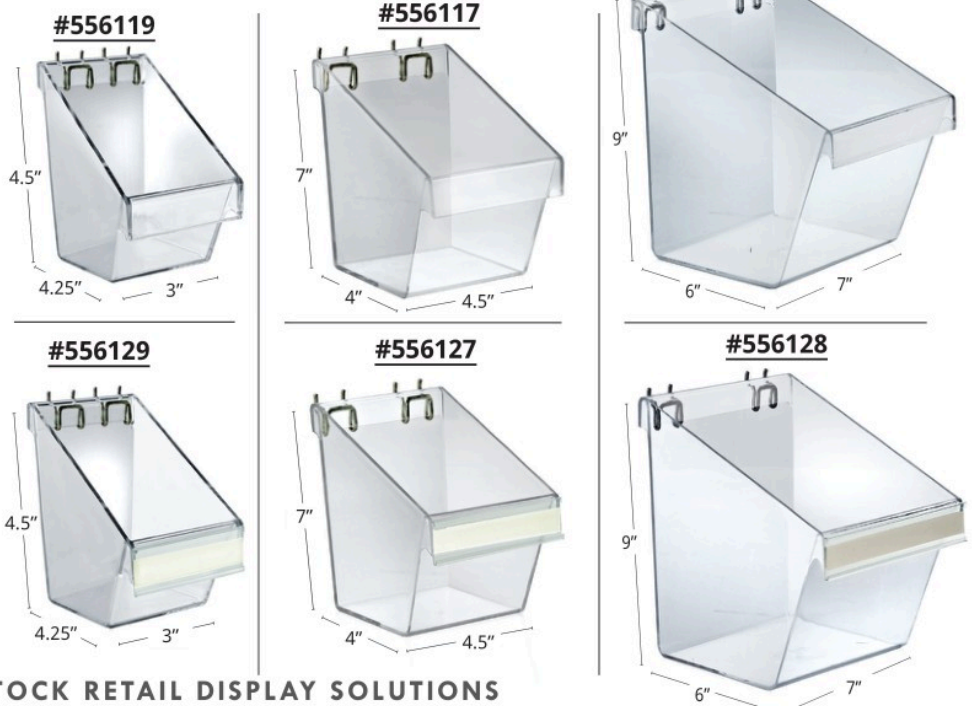

NEW!

#400418

1.800.959.1295 | WWW.AZARDISPLAYS.COM

BINS, BUCKETS & TRAYS

41

A BINS, BUCKETS, & TRAYS » Mini, Small, & Large Buckets

DELUXE CLEAR MULTI-PURPOSE BINS WITH HANDLE

These sleek, multi-purpose bins are perfect for organizing any space. The wide angled opening allows easy access, while the durable design and side handles make them easy to carry. Ideal for offices, kitchens, craft rooms, closets, or retail displays. Available in 4 sizes.

CUBE BINS

★ Sold in multiples of 4

Azar's open cube bins and cups can be used on pegboard, slatwall, or counter top to display an assortment of products. Item #256105 includes metal U-Hook. Item #556107, #556109, & #556112 plastic hooks are attached for mounting to pegboard or slatwall.

#252365
Add a REMOVABLE Business Card Pocket
Attach to any size cube.

ADD A C-CHANNEL TO YOUR BINS
1.25\"/>

#700075 FOR #256105 3.875\"/>

#700050 FOR #556107 4.625\"/>

#700066 FOR #556109 5.625\"/>

#700080 FOR #556112 7.625\"/>

DISPLAY BUCKETS

★ Sold in multiples of 4

Azar's display buckets are ideal for displaying an assortment of products in a neat and organized arrangement. Use these buckets on pegboard, slatwall, or counter top.