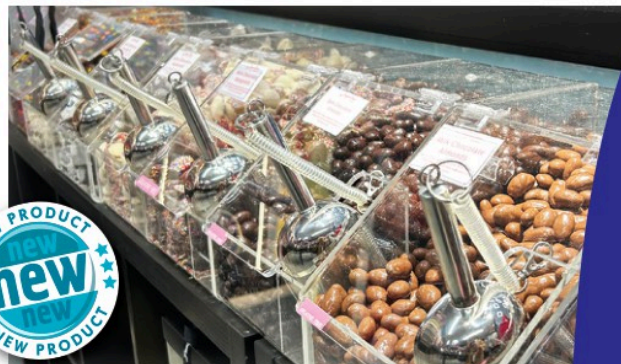

14L/ 3.7 GALLONS CLEAR ACRYLIC CANDY BIN WITH SCOOPER

Elevate your candy display with our Open-Top Acrylic Candy Bin. Crafted from durable polycarbonate and PET for clarity and longevity, it's perfect for events, stores, or home use. The Lift-Open Hinged Lid provides easy access while keeping contents fresh. The Side Scoop Compartment stores the included scoop with customizable attachments. Stylish and practical, this bin is ideal for any setting. Lid is hinged and non-removable.

CUBE SET #556377-SET

These high-end square display bin sets include a 4"W x 4"D x 4"H, 5"W x 5"D x 5"H, & 6"W x 6"D x 6"H.

CYLINDER SET #556333-SET

These high-end round display bin sets include a 4"Dia. x 4"H, 5"Dia. x 5"H, & 6"Dia. x 6"H.

1.5 GALLON ACRYLIC CANDY BIN W/ LIFT-OPEN TOP & SCOOP

Azar's 1.5 Gallon Acrylic Candy Bin with Lift-Open Top is perfect for bulk treats like chocolates, gum balls, and more. The bin features non-skid rubber bumpers to protect surfaces, a lift-open lid for easy use, and a side compartment to store the included scoop. Easy to clean and durable for everyday use.

NEW!

#400418

1.800.959.1295 | WWW.AZARDISPLAYS.COM

BINS, BUCKETS & TRAYS

41

A BINS, BUCKETS, & TRAYS » Mini, Small, & Large Buckets

DELUXE CLEAR MULTI-PURPOSE BINS WITH HANDLE

These sleek, multi-purpose bins are perfect for organizing any space. The wide angled opening allows easy access, while the durable design and side handles make them easy to carry. Ideal for offices, kitchens, craft rooms, closets, or retail displays. Available in 4 sizes.