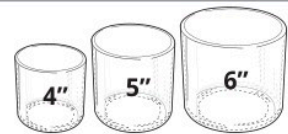

14L/ 3.7 GALLONS CLEAR ACRYLIC CANDY BIN WITH SCOOPER

Elevate your candy display with our Open-Top Acrylic Candy Bin. Crafted from durable polycarbonate and PET for clarity and longevity, it's perfect for events, stores, or home use. The Lift-Open Hinged Lid provides easy access while keeping contents fresh. The Side Scoop Compartment stores the included scoop with customizable attachments. Stylish and practical, this bin is ideal for any setting. Lid is hinged and non-removable.

Azar's new deluxe crystal clear cube & cylinder bins have a high-end, glass-like look that enhances the appearance of any product placed in them. These displays are highly durable with a touch of elegance. Made from top quality 0.1875" thick crystal styrene.

CUBE SET #556377-SET

These high-end square display bin sets include a 4"W x 4"D x 4"H, 5"W x 5"D x 5"H, & 6"W x 6"D x 6"H.

CYLINDER SET #556333-SET

These high-end round display bin sets include a 4"Dia. x 4"H, 5"Dia. x 5"H, & 6"Dia. x 6"H.

1.5 GALLON ACRYLIC CANDY BIN W/ LIFT-OPEN TOP & SCOOP

Azar's 1.5 Gallon Acrylic Candy Bin with Lift-Open Top is perfect for bulk treats like chocolates, gum balls, and more. The bin features non-skid rubber bumpers to protect surfaces, a lift-open lid for easy use, and a side compartment to store the included scoop. Easy to clean and durable for everyday use.