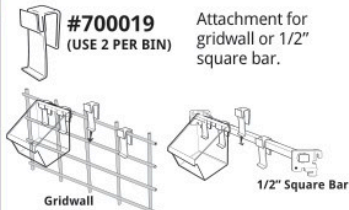

FOR USE ON GRIDWALL OR BAR