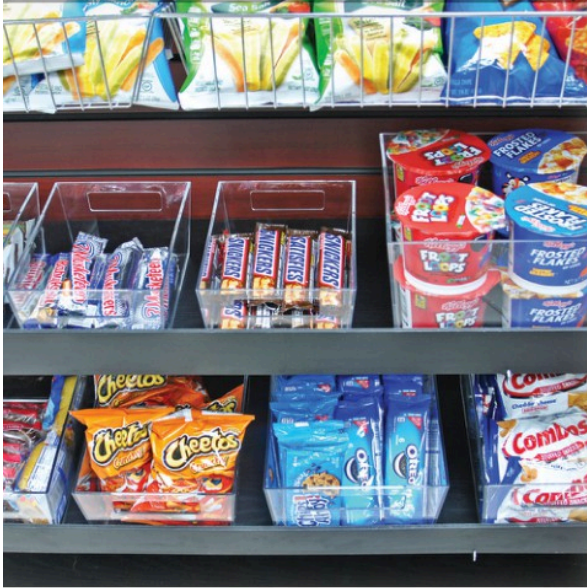

14L/ 3.7 GALLONS CLEAR ACRYLIC CANDY BIN WITH SCOOPER

Elevate your candy display with our Open-Top Acrylic Candy Bin. Crafted from durable polycarbonate and PET for clarity and longevity, it's perfect for events, stores, or home use. The Lift-Open Hinged Lid provides easy access while keeping contents fresh. The Side Scoop Compartment stores the included scoop with customizable attachments. Stylish and practical, this bin is ideal for any setting. Lid is hinged and non-removable.

1.5 GALLON ACRYLIC CANDY BIN W/ LIFT-OPEN TOP & SCOOP

Azar's 1.5 Gallon Acrylic Candy Bin with Lift-Open Top is perfect for bulk treats like chocolates, gum balls, and more. The bin features non-skid rubber bumpers to protect surfaces, a lift-open lid for easy use, and a side compartment to store the included scoop. Easy to clean and durable for everyday use.

NEW!

#400418

1.800.959.1295 | WWW.AZARDISPLAYS.COM

BINS, BUCKETS & TRAYS

41

A BINS, BUCKETS, & TRAYS » Mini, Small, & Large Buckets

DELUXE CLEAR MULTI-PURPOSE BINS WITH HANDLE

These sleek, multi-purpose bins are perfect for organizing any space. The wide angled opening allows easy access, while the durable design and side handles make them easy to carry. Ideal for offices, kitchens, craft rooms, closets, or retail displays. Available in 4 sizes.

CUBE BINS

★ Sold in multiples of 4

Azar's open cube bins and cups can be used on pegboard, slatwall, or counter top to display an assortment of products. Item #256105 includes metal U-Hook. Item #556107, #556109, & #556112 plastic hooks are attached for mounting to pegboard or slatwall.