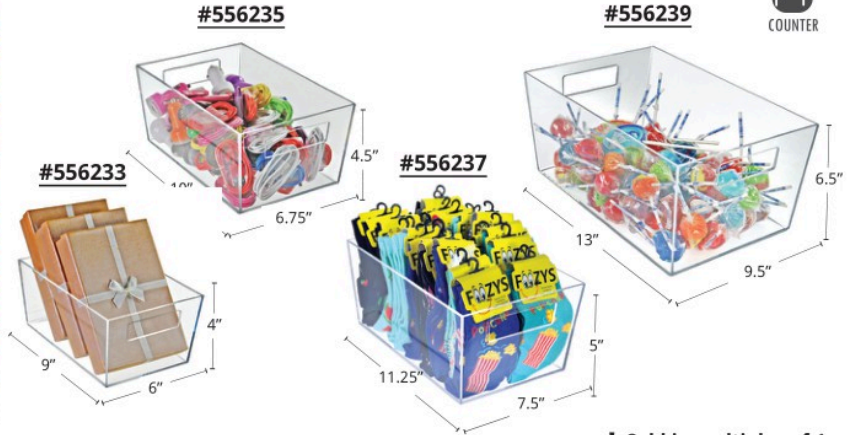

1.5 GALLON ACRYLIC CANDY BIN W/ LIFT-OPEN TOP & SCOOP

Azar's 1.5 Gallon Acrylic Candy Bin with Lift-Open Top is perfect for bulk treats like chocolates, gum balls, and more. The bin features non-skid rubber bumpers to protect surfaces, a lift-open lid for easy use, and a side compartment to store the included scoop. Easy to clean and durable for everyday use.

NEW!

#400418

1.800.959.1295 | WWW.AZARDISPLAYS.COM

BINS, BUCKETS & TRAYS

41

A BINS, BUCKETS, & TRAYS » Mini, Small, & Large Buckets

DELUXE CLEAR MULTI-PURPOSE BINS WITH HANDLE

These sleek, multi-purpose bins are perfect for organizing any space. The wide angled opening allows easy access, while the durable design and side handles make them easy to carry. Ideal for offices, kitchens, craft rooms, closets, or retail displays. Available in 4 sizes.

CUBE BINS

★ Sold in multiples of 4

Azar's open cube bins and cups can be used on pegboard, slatwall, or counter top to display an assortment of products. Item #256105 includes metal U-Hook. Item #556107, #556109, & #556112 plastic hooks are attached for mounting to pegboard or slatwall.