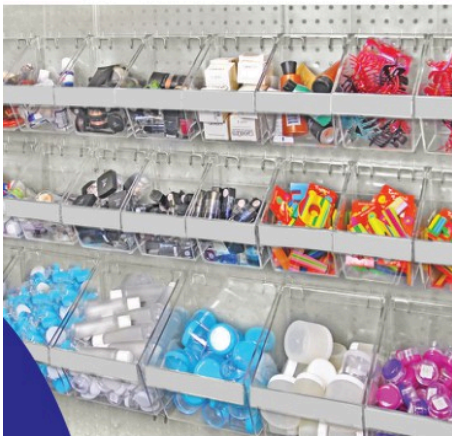

#252365
Add a REMOVABLE Business Card Pocket
Attach to any size cube.

ADD A C-CHANNEL TO YOUR BINS
1.25\"/>

#700075 FOR #256105 3.875\"/>

#700050 FOR #556107 4.625\"/>

#700066 FOR #556109 5.625\"/>

#700080 FOR #556112 7.625\"/>

DISPLAY BUCKETS

★ Sold in multiples of 4

Azar's display buckets are ideal for displaying an assortment of products in a neat and organized arrangement. Use these buckets on pegboard, slatwall, or counter top.