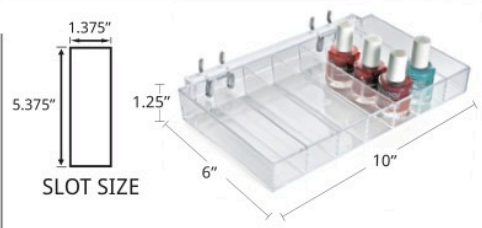

#225567 7 compartment tray measures 10"W x 6"D x 1.25"H. Each slot measures 1.375"W x 5.375"D. Includes two Metal U-Hooks.