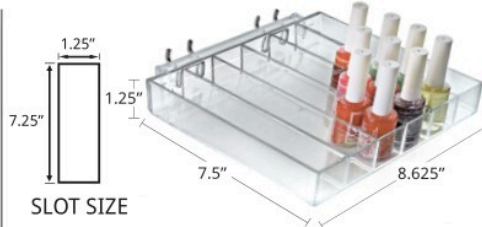

#225560 6 compartment tray measures 8.625"W x 7.5"D x 1.25"H. Each slot measures 1.25"W x 7.25"D. Includes two Metal U-Hooks.

FOR USE ON GRIDWALL OR BAR

#700019
(USE 2 PER TRAY)

To use these trays and others on Gridwalls and 1/2" Square Bar use Gridwall Attachment.

★ Sold in multiples of 20

ADD A C-CHANNEL TO YOUR TRAYS

1" H C-Channel
#700084 FOR #225544, #225567 & #225570 9.5"L

1.25" H C-Channel
#700080 FOR #225560 7.625"L

1.25" H Flip-up C-Channel
#700055 FOR #225544, #225567 & #225570 9.25"L
#700088 FOR #225504 & 225560 8.5"L

1.25" H C-Channel
#700085 FOR #225568 11.75"L

COSMETIC DISPLAYS