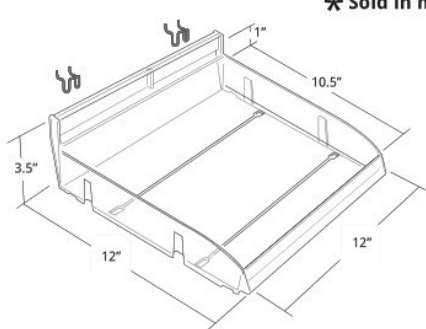

DIVIDERS AND PUSHER TRACKS ✦ Sold in multiples of 50

#225901

Spring-Loaded Pusher Track
7.5"W x 7.5"D x 2.25"H
(leaves 6.75" usable space per row)

#225902

Short Center Divider
7.5"ID x 1.125"H

#225903

Short End Divider
7.5"ID x 1.125"H

#225908

Tall Center Divider
7.5"ID x 2.25"H

#225909

Tall End Divider
7.5"ID x 2.25"H

COSMETIC DISPLAYS

COSMETIC DISPLAYS » Adjustable Cosmetic Displays 

SITS STRAIGHT

★ Sold in multiples of 2

#225820
12"W x 12"D x 3.5"H. Includes Two Metal U-Hooks

GRAVITY FED SLANTED

★ Sold in multiples of 2

MAKE YOUR DISPLAY AS LONG AS YOU NEED!
12" interlocking system

#225899
12"W x 12"D x 3.5"H. Includes Two Metal Slant U-Hooks