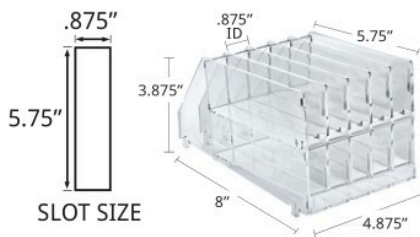

#225820-DIVIDER-2PK

Adjustable Divider Bin Cosmetic Tray Customize Slot Size to Product with Sliding Dividers, Hangs at 90 Degrees from the Wall, Clear, 2-Pack

- KIT INCLUDES:**
 2 Clear polystyrene trays 12" wide x 12" deep
 10 Clear Sliding Dividers
 2 Bullnose Graphic C-channel holders
 4 U Hooks for Peg or Slatwall

#225899-DIVIDER-2PK

Adjustable Divider Bin Cosmetic Tray Customize Slot Size to Product with Sliding Dividers, Gravity Feed Hangs 104 Degrees from the Wall, Clear, 2-Pack

- KIT INCLUDES:**
 2 Clear polystyrene trays 12" wide x 12" deep
 10 Clear Sliding Dividers
 2 Bullnose Graphic C-channel holders
 4 U Hooks for Peg or Slatwall

COSMETIC DISPLAYS

COSMETIC DISPLAYS » Adjustable Cosmetic Tray Inserts

★ Sold in multiples of 2

#225906 6-Compartment Tray insert for use with modular trays #225830 and #225840.

★ Sold in multiples of 2

#225918 8-Compartment Tray insert for use with modular trays #225830 and #225840.

FITS PERFECTLY IN OUR MODULAR TRAYS #225830 & #225840 Holds up to two per tray

★ Sold in multiples of 4

#225998

10-Compartment Pencil Tray measures 4.875"W x 8"D x 3.875"H. Slot measures 0.875"W x 5.75"D. For use as a freestanding counter display or on pegboard or slatwall when used with modular trays #225830 and #225840.