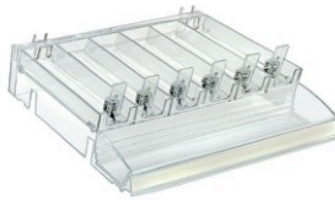

#225830-8COMP-CLR-2PK
#225830-8COMP-BLK-2PK

8 Compartment Divider Bin Cosmetic Tray available in CLEAR & BLACK with Pushers - 8 Slots per Tray, 2-Pack
 Compartment Slot Size: 1.375"W x 7.5625"

- KIT INCLUDES:**
 2 Polystyrene Slot Trays
 2 Clear 8 Compartment Insert
 12 Spring Loaded Pusher Tracks
 2 Graphic C-channel Holder
 4 U Hooks for Peg or Slatwall

#225840-TESTER-SHORT-2PK

Adjustable Short Divider Bin Cosmetic Tray with Tester on Front and Spring Pushers - Customize Slot Size to Product, Clear, 2-Pack

- KIT INCLUDES:**
 2 Polystyrene Slot Trays
 8 Short Acrylic Center Dividers
 4 Short Acrylic End Dividers
 10 Spring Loaded Pusher Tracks
 2 Graphic C-channel Holder
 4 U Hooks for Peg or Slatwall

#225840-TESTER-TALL-2PK

Adjustable Tall Divider Bin Cosmetic Tray with Tester on Front and Spring Pushers - Customize Slot Size to Product, Clear, 2-Pack

- KIT INCLUDES:**
 2 Polystyrene Slot Trays with Tester
 8 Tall Acrylic Center Dividers
 4 Tall Acrylic End Dividers
 10 Spring Loaded Pusher Tracks
 2 Graphic C-channel Holder
 4 U Hooks for Peg or Slatwall

#225840-TESTER-6COMP-2PK

Clear 6 Compartment Divider Bin Cosmetic Tray with Tester Tray on Front and with spring Pushers - 6 Slots per Tray, 2-Pack.
 Compartment Slot Size: 1.75"W x 7.5625"

- KIT INCLUDES:**
 2 Polystyrene Slot Trays with Tester
 2 Clear 6 Compartment Insert
 12 Spring Loaded Pusher Tracks
 2 Graphic C-channel Holder
 4 U Hooks for Peg or Slatwall