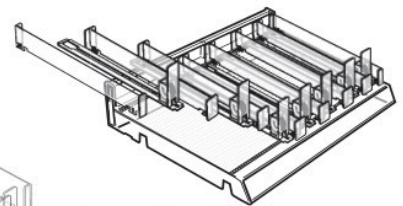

COSMETIC DISPLAYS » Adjustable Cosmetic Displays

MODULAR ADJUSTABLE COSMETIC TRAYS

✦ Sold in multiples of 2

Choose from four adjustable trays, each with Azar's patented slot system which allows you to adjust each compartment to fit products of different shapes and sizes. Each display includes two Metal U-Hooks.

SPRING LOADED PUSHER TRACK KITS

Choose from two track kits for use with item #225840, #225830 & #225830-BLK.

#225910 Ten-piece Short Track Kit: 2 end dividers (#225903), 9 center dividers (#225902), and 10 spring-loaded pusher tracks (#225901)

#225912 Ten-piece Tall Track kit: 2 end dividers (#225909), 9 center dividers (#225908), and 10 spring-loaded pusher tracks (#225901)

SPRING-LOADED TRACK KITS

#225910

#225912

Create adjustable compartments for all of your products!

DIVIDERS AND PUSHER TRACKS ✦ Sold in multiples of 50

#225901

Spring-Loaded Pusher Track
7.5"W x 7.5"D x 2.25"H
(leaves 6.75" usable space per row)

#225902

Short Center Divider
7.5"ID x 1.125"H

#225903

Short End Divider
7.5"ID x 1.125"H