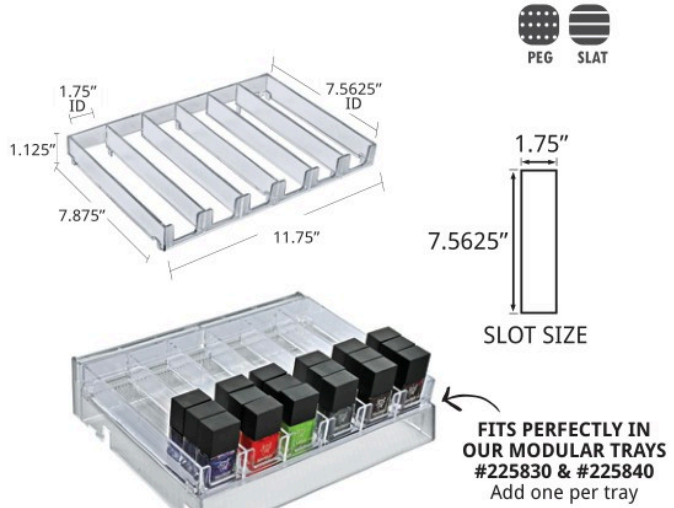

COSMETIC DISPLAYS » Adjustable Cosmetic Tray Inserts