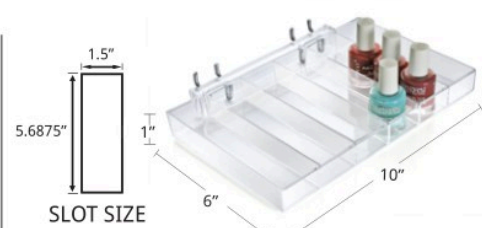

#225570 6 compartment tray measures 10"W x 6"D x 1"H. Each slot measures 1.5"W x 5.6875"D. Includes two Metal U-Hooks.