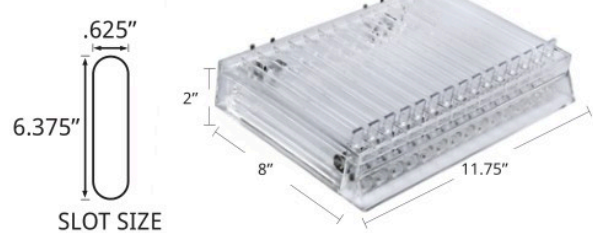

#225515 This 15 compartment pusher tray measures 11.75"W x 8"D x 2"H. Each slot measures 0.625"W x 6.375"D. Includes two Metal U-Hooks.