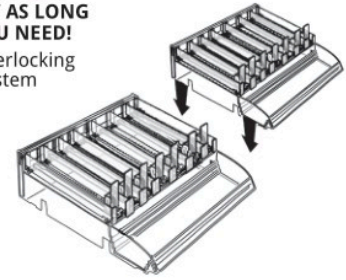

COSMETIC DISPLAYS » Adjustable Cosmetic Displays

MODULAR ADJUSTABLE COSMETIC TRAYS

✦ Sold in multiples of 2

Choose from four adjustable trays, each with Azar's patented slot system which allows you to adjust each compartment to fit products of different shapes and sizes. Each display includes two Metal U-Hooks.

#225840

12"W x 12"D x 3.5"H

MAKE YOUR DISPLAY AS LONG AS YOU NEED!
12" interlocking system

#225830

12"W x 9.25"D x 2.625"H

#225830-BLK

12"W x 9.25"D x 2.625"H

MAKE YOUR DISPLAY AS LONG AS YOU NEED!
12" interlocking system