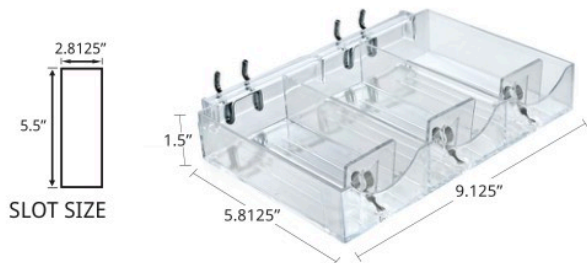

#225504 Three compartment pusher tray measures 9.125"W x 5.8125"D x 1.5"H. Each slot measures 2.8125"W x 5.5"D. Includes two Metal U-Hooks.

ADD PUSHERS & SPRINGS

Add molded pushers and metal springs to trays
#225508, #225509 & #225506