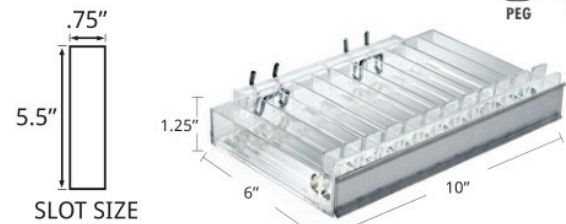

COSMETIC DISPLAYS » Spring-loaded Pusher Trays

SPRING-LOADED PUSHER TRAYS

★ Sold in multiples of 2

Azar's spring-loaded pusher trays can be used on pegboard, slatwall or counter display.

#225511 This 11 compartment pusher tray measures 10.375"W x 7.5"D x 1.75"H and includes a 1.25"H flip-up c-channel. Each slot measures 0.8125"W x 6"D. Includes two Metal U-Hooks.

#225512 This 12 compartment pusher tray measures 10"W x 6"D x 1.25"H and includes a 1.25"H flip-up c-channel. Each slot measures 0.75"W x 5.5"D. Includes two Metal U-Hooks.

#225513 This 13 compartment pusher tray measures 12"W x 9"D x 1.25"H and includes a 1.25"H flip-up c-channel. Each slot measures 0.75"W x 6.5"D. Includes two Metal U-Hooks.