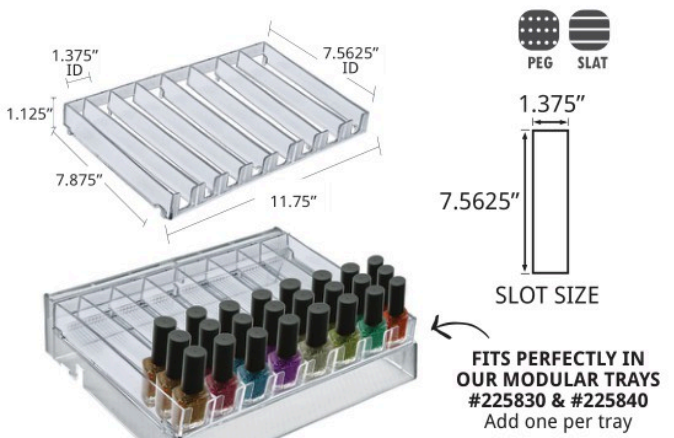

#225840-TESTER-8COMP-2PK

Clear 8 Compartment Divider Bin Cosmetic Tray with Tester Tray on Front and with spring Pushers - 8 Slots per Tray, 2-Pack.
 Compartment Slot Size: 1.375"W x 7.5625"

- KIT INCLUDES:**
 2 Polystyrene Slot Trays with Tester
 2 Clear 8 Compartment Insert
 12 Spring Loaded Pusher Tracks
 2 Graphic C-channel Holder
 4 U Hooks for Peg or Slatwall

#225820-DIVIDER-2PK

Adjustable Divider Bin Cosmetic Tray Customize Slot Size to Product with Sliding Dividers, Hangs at 90 Degrees from the Wall, Clear, 2-Pack

- KIT INCLUDES:**
 2 Clear polystyrene trays 12" wide x 12" deep
 10 Clear Sliding Dividers
 2 Bullnose Graphic C-channel holders
 4 U Hooks for Peg or Slatwall

#225899-DIVIDER-2PK

Adjustable Divider Bin Cosmetic Tray Customize Slot Size to Product with Sliding Dividers, Gravity Feed Hangs 104 Degrees from the Wall, Clear, 2-Pack

- KIT INCLUDES:**
 2 Clear polystyrene trays 12" wide x 12" deep
 10 Clear Sliding Dividers
 2 Bullnose Graphic C-channel holders
 4 U Hooks for Peg or Slatwall

COSMETIC DISPLAYS

COSMETIC DISPLAYS » Adjustable Cosmetic Tray Inserts

★ Sold in multiples of 2

#225906 6-Compartment Tray insert for use with modular trays #225830 and #225840.

★ Sold in multiples of 2

#225918 8-Compartment Tray insert for use with modular trays #225830 and #225840.