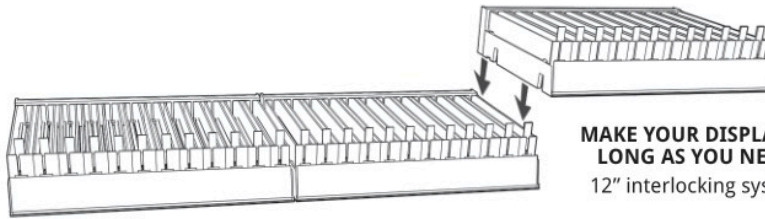

COSMETIC DISPLAYS » Adjustable Cosmetic Displays

MODULAR ADJUSTABLE COSMETIC TRAYS

✦ Sold in multiples of 2

Choose from four adjustable trays, each with Azar's patented slot system which allows you to adjust each compartment to fit products of different shapes and sizes. Each display includes two Metal U-Hooks.

#225840

12"W x 12"D x 3.5"H

MAKE YOUR DISPLAY AS LONG AS YOU NEED!
12" interlocking system

#225830

12"W x 9.25"D x 2.625"H

#225830-BLK

12"W x 9.25"D x 2.625"H

MAKE YOUR DISPLAY AS LONG AS YOU NEED!
12" interlocking system