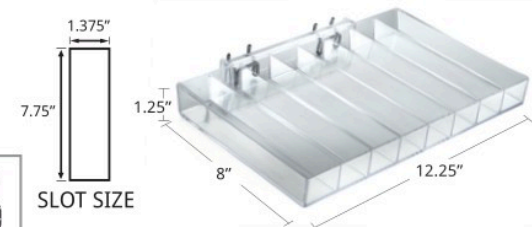

#225506 6 compartment tray measures 12"W x 9.5"D x 1.25"H. Each slot measures 1.75"W x 7.6875"D. Includes a 1.25"H flip-up c-channel for graphic insertion. Includes two Metal U-Hooks.

#225544 4 compartment tray measures 9.375"W x 7.5"D x 1.5"H. Each slot measures 2.125"W x 6.6875"D. Includes two Metal U-Hooks.

#225508 8 compartment tray measures 12"W x 9.5"D x 1.25"H. Each slot measures 1.375"W x 7.6875"D. Includes a 1.25"H flip-up c-channel for graphic insertion. Includes two Metal U-Hooks.

#225567 7 compartment tray measures 10"W x 6"D x 1.25"H. Each slot measures 1.375"W x 5.375"D. Includes two Metal U-Hooks.

#225509 9 compartment tray measures 12"W x 9.5"D x 1.25"H. Each slot measures 1.25"W x 7.6875"D. Includes a 1.25"H flip-up c-channel for graphic insertion. Includes two Metal U-Hooks.

#225570 6 compartment tray measures 10"W x 6"D x 1"H. Each slot measures 1.5"W x 5.6875"D. Includes two Metal U-Hooks.