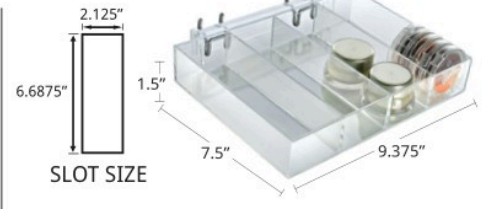

FITS PERFECTLY IN OUR MODULAR TRAYS #225830 & #225840 Holds up to two per tray

★ Sold in multiples of 4

#225998

10-Compartment Pencil Tray measures 4.875"W x 8"D x 3.875"H. Slot measures 0.875"W x 5.75"D. For use as a freestanding counter display or on pegboard or slatwall when used with modular trays #225830 and #225840.

COSMETIC DISPLAYS

COSMETIC DISPLAYS » Nail Polish & Cosmetic Trays

NAIL POLISH & COSMETIC DISPLAYS

★ Sold in multiples of 2

Azar's nail polish and cosmetic displays can be used on pegboard, slatwall, or as a freestanding counter unit. Use these acrylic trays to present an array of product in a neat and organized fashion.

#225506 6 compartment tray measures 12"W x 9.5"D x 1.25"H. Each slot measures 1.75"W x 7.6875"D. Includes a 1.25"H flip-up c-channel for graphic insertion. Includes two Metal U-Hooks.

#225544 4 compartment tray measures 9.375"W x 7.5"D x 1.5"H. Each slot measures 2.125"W x 6.6875"D. Includes two Metal U-Hooks.