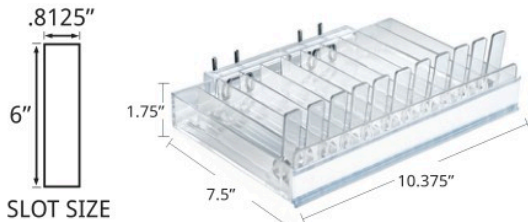

FOR USE ON GRIDWALL OR BAR

#700019
(USE 2 PER TRAY)

To use these trays and others on Gridwalls and 1/2" Square Bar use Gridwall Attachment.

★ Sold in multiples of 20

ADD A C-CHANNEL TO YOUR TRAYS

1" H C-Channel
#700084 FOR #225544, #225567 & #225570 9.5"L

1.25" H C-Channel
#700080 FOR #225560 7.625"L

1.25" H Flip-up C-Channel
#700055 FOR #225544, #225567 & #225570 9.25"L
#700088 FOR #225504 & 225560 8.5"L

1.25" H C-Channel
#700085 FOR #225568 11.75"L

COSMETIC DISPLAYS

COSMETIC DISPLAYS » Spring-loaded Pusher Trays

SPRING-LOADED PUSHER TRAYS

★ Sold in multiples of 2

Azar's spring-loaded pusher trays can be used on pegboard, slatwall or counter display.

#225511 This 11 compartment pusher tray measures 10.375"W x 7.5"D x 1.75"H and includes a 1.25"H flip-up c-channel. Each slot measures 0.8125"W x 6"D. Includes two Metal U-Hooks.