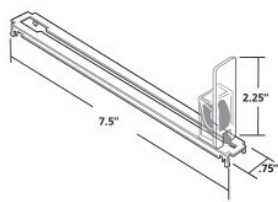

COSMETIC DISPLAYS » Adjustable Cosmetic Displays

SITS STRAIGHT

★ Sold in multiples of 2

#225820
12"W x 12"D x 3.5"H. Includes Two Metal U-Hooks

GRAVITY FED SLANTED

★ Sold in multiples of 2

MAKE YOUR DISPLAY AS LONG AS YOU NEED!
12" interlocking system

#225899
12"W x 12"D x 3.5"H. Includes Two Metal Slant U-Hooks

DIVIDERS AND PUSHER TRACKS

Use #20DIV dividers to create adjustable compartments on item #225820. Use spring loaded pusher tracks, which measure 0.75"W x 7.5"D x 2.25"H pusher, leaving 7.0625" of usable space.

★ Sold in multiples of 10

#20DIV
Center Divider 10.5"D x 1.75"H
(Divider for #225820 & 225899)

★ Sold in multiples of 50

#225901
Spring-Loaded Pusher Track
0.75"W x 7.5"D x 2.25"H
(leaves 7.0625" usable space per row)

ADD A C-CHANNEL SIGN HOLDER TO YOUR TRAYS

For use with items: #225840, #225830, #225820, #225830-BLK, #225899
Double sided tape attached to each C-Channel.

1.875" H Bullnose Flip-Up C-Channels

- #600037 11.75" L
- #600038 23.75" L
- #600039 35.5" L
- #600041 47.5" L

1.25" H C-Channels

- #700085 11.75" L
- #700097 23.75" L
- #700098 35.5" L

1.25" H Flip-Up C-Channels

- #700052 11.75" L
- #700071 23.75" L
- #700078 35.5" L