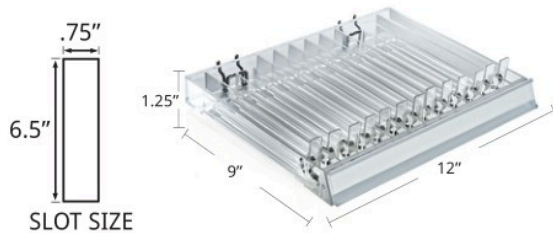

COSMETIC DISPLAYS » Spring-loaded Pusher Trays

SPRING-LOADED PUSHER TRAYS

★ Sold in multiples of 2

Azar's spring-loaded pusher trays can be used on pegboard, slatwall or counter display.

#225511 This 11 compartment pusher tray measures 10.375"W x 7.5"D x 1.75"H and includes a 1.25"H flip-up c-channel. Each slot measures 0.8125"W x 6"D. Includes two Metal U-Hooks.

#225512 This 12 compartment pusher tray measures 10"W x 6"D x 1.25"H and includes a 1.25"H flip-up c-channel. Each slot measures 0.75"W x 5.5"D. Includes two Metal U-Hooks.

#225513 This 13 compartment pusher tray measures 12"W x 9"D x 1.25"H and includes a 1.25"H flip-up c-channel. Each slot measures 0.75"W x 6.5"D. Includes two Metal U-Hooks.