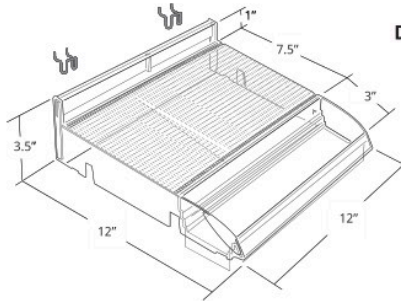

COSMETIC DISPLAYS » Adjustable Cosmetic Displays

MODULAR ADJUSTABLE COSMETIC TRAYS

✦ Sold in multiples of 2

Choose from four adjustable trays, each with Azar's patented slot system which allows you to adjust each compartment to fit products of different shapes and sizes. Each display includes two Metal U-Hooks.

#225840

12"W x 12"D x 3.5"H

MAKE YOUR DISPLAY AS LONG AS YOU NEED!
12" interlocking system

#225830

12"W x 9.25"D x 2.625"H

#225830-BLK

12"W x 9.25"D x 2.625"H

MAKE YOUR DISPLAY AS LONG AS YOU NEED!
12" interlocking system

#225568 8 compartment tray measures 12.25"W x 8"D x 1.25"H. Each slot measures 1.375"W x 7.75"D. Includes two Metal U-Hooks.

#225560 6 compartment tray measures 8.625"W x 7.5"D x 1.25"H. Each slot measures 1.25"W x 7.25"D. Includes two Metal U-Hooks.