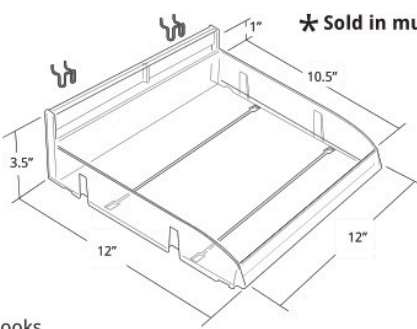

DIVIDERS AND PUSHER TRACKS ✦ Sold in multiples of 50

#225901

Spring-Loaded Pusher Track
7.5"W x 7.5"D x 2.25"H
(leaves 6.75" usable space per row)

#225902

Short Center Divider
7.5"ID x 1.125"H

#225903

Short End Divider
7.5"ID x 1.125"H

#225908

Tall Center Divider
7.5"ID x 2.25"H

#225909

Tall End Divider
7.5"ID x 2.25"H

COSMETIC DISPLAYS

COSMETIC DISPLAYS » Adjustable Cosmetic Displays 

SITS STRAIGHT

★ Sold in multiples of 2

#225820
12"W x 12"D x 3.5"H. Includes Two Metal U-Hooks

GRAVITY FED SLANTED

★ Sold in multiples of 2

MAKE YOUR DISPLAY AS LONG AS YOU NEED!
12" interlocking system

#225899
12"W x 12"D x 3.5"H. Includes Two Metal Slant U-Hooks

#225515 This 15 compartment pusher tray measures 11.75"W x 8"D x 2"H. Each slot measures 0.625"W x 6.375"D. Includes two Metal U-Hooks.

#225504 Three compartment pusher tray measures 9.125"W x 5.8125"D x 1.5"H. Each slot measures 2.8125"W x 5.5"D. Includes two Metal U-Hooks.