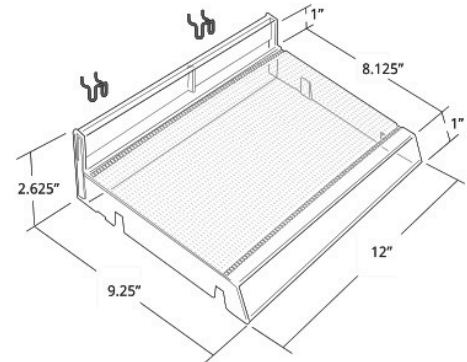

COSMETIC DISPLAYS » Adjustable Cosmetic Displays

MODULAR ADJUSTABLE COSMETIC TRAYS

✦ Sold in multiples of 2

Choose from four adjustable trays, each with Azar's patented slot system which allows you to adjust each compartment to fit products of different shapes and sizes. Each display includes two Metal U-Hooks.

#225840

12"W x 12"D x 3.5"H

MAKE YOUR DISPLAY AS LONG AS YOU NEED!
12" interlocking system

#225830

12"W x 9.25"D x 2.625"H

#225830-BLK

12"W x 9.25"D x 2.625"H

MAKE YOUR DISPLAY AS LONG AS YOU NEED!
12" interlocking system

#225568 8 compartment tray measures 12.25"W x 8"D x 1.25"H. Each slot measures 1.375"W x 7.75"D. Includes two Metal U-Hooks.

#225560 6 compartment tray measures 8.625"W x 7.5"D x 1.25"H. Each slot measures 1.25"W x 7.25"D. Includes two Metal U-Hooks.