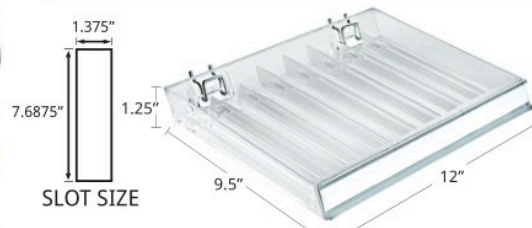

FITS PERFECTLY IN OUR MODULAR TRAYS #225830 & #225840 Holds up to two per tray

★ Sold in multiples of 4

#225998

10-Compartment Pencil Tray measures 4.875"W x 8"D x 3.875"H. Slot measures 0.875"W x 5.75"D. For use as a freestanding counter display or on pegboard or slatwall when used with modular trays #225830 and #225840.

COSMETIC DISPLAYS

COSMETIC DISPLAYS » Nail Polish & Cosmetic Trays

NAIL POLISH & COSMETIC DISPLAYS

★ Sold in multiples of 2

Azar's nail polish and cosmetic displays can be used on pegboard, slatwall, or as a freestanding counter unit. Use these acrylic trays to present an array of product in a neat and organized fashion.

#225506 6 compartment tray measures 12"W x 9.5"D x 1.25"H. Each slot measures 1.75"W x 7.6875"D. Includes a 1.25"H flip-up c-channel for graphic insertion. Includes two Metal U-Hooks.

#225544 4 compartment tray measures 9.375"W x 7.5"D x 1.5"H. Each slot measures 2.125"W x 6.6875"D. Includes two Metal U-Hooks.