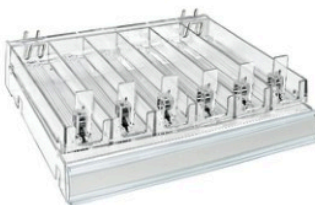

#225830-SHORT-CLR-2PK
#225830-SHORT-BLK-2PK

Adjustable Short Divider Bin Cosmetic Tray available in CLEAR & BLACK with Pushers. Customize Slot Size to Product, 2-Pack

- KIT INCLUDES:**
 2 Polystyrene Slot Trays
 8 Short Acrylic Center Dividers
 4 Short Acrylic End Dividers
 10 Spring Loaded Pusher Tracks
 2 Graphic C-channel Holder
 4 U Hooks for Peg or Slatwall

#225830-TALL-CLR-2PK
#225830-TALL-BLK-2PK

Adjustable Tall Divider Bin Cosmetic Tray available in CLEAR & BLACK with Pushers. Customize Slot Size to Product, 2-Pack

- KIT INCLUDES:**
 2 Polystyrene Slot Trays
 8 Tall Acrylic Center Dividers
 4 Tall Acrylic End Dividers
 10 Spring Loaded Pusher Tracks
 2 Graphic C-channel Holder
 4 U Hooks for Peg or Slatwall

#225830-6COMP-CLR-2PK
#225830-6COMP-BLK-2PK

6 Compartment Divider Bin Cosmetic Tray available in CLEAR & BLACK with Pushers - 6 Slots per Tray, 2-Pack
 Compartment Slot Size: 1.75"W x 7.5625"

- KIT INCLUDES:**
 2 Polystyrene Slot Trays
 2 Clear 6 Compartment Insert
 12 Spring Loaded Pusher Tracks
 2 Graphic C-channel Holder
 4 U Hooks for Peg or Slatwall

#225830-8COMP-CLR-2PK
#225830-8COMP-BLK-2PK

8 Compartment Divider Bin Cosmetic Tray available in CLEAR & BLACK with Pushers - 8 Slots per Tray, 2-Pack
 Compartment Slot Size: 1.375"W x 7.5625"

- KIT INCLUDES:**
 2 Polystyrene Slot Trays
 2 Clear 8 Compartment Insert
 12 Spring Loaded Pusher Tracks
 2 Graphic C-channel Holder
 4 U Hooks for Peg or Slatwall