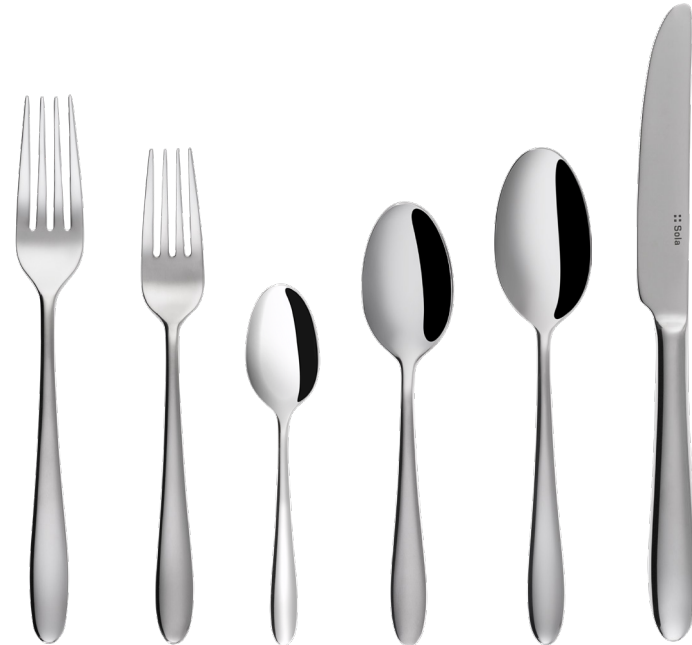

arc  
cardinal

*creator of experiences.*

**Sola**

NEW

## *Turin* | 18/10

Total Collection - 6 skus

Crafted from high-quality stainless steel, the Turin collection features a refined pattern designed for upscale settings.

**FL989** Table Fork 8 1/8", 1 Dz.

**FL990** Dessert Fork 7 1/8", 1 Dz.

**FL992** Coffee Spoon 4 1/2", 1 Dz.

**FL993** American Teaspoon 6", 1 Dz.

**FL991** Dessert Spoon 7 1/8", 1 Dz.

**FL998** Table Knife 9 1/4", 1 Dz.