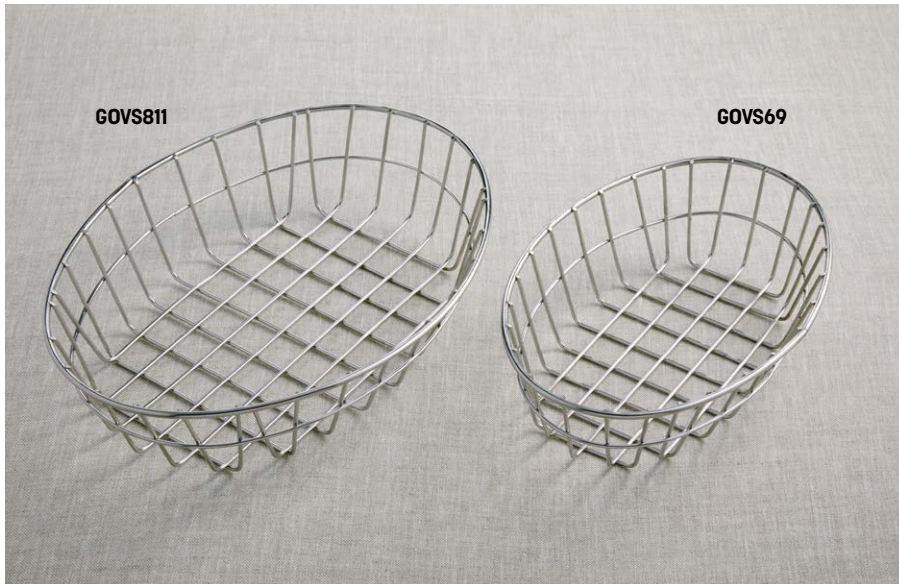

GOVB69

GOVB811 shown with PPRN2121 fry paper and HAMSC25 sauce cup

GOVS811

GOVS69

Oblong Grid Baskets

In your choice of black or stainless steel, these stylish baskets are perfect for serving casual entrées and appetizers with panache.

Black

GOVB69 9" L x 6" W x 2 1/2" H
(22.9 x 15.2 x 6.4 cm)

GOVB811 11" L x 8" W x 2 1/2" H
(27.9 x 20.3 x 6.4 cm)

Stainless Steel

GOVS69 9" L x 6" W x 2 1/2" H
(22.9 x 15.2 x 6.4 cm)

GOVS811 11" L x 8" W x 2 1/2" H
(27.9 x 20.3 x 6.4 cm)

ST09

ST011

NEW

Stria Baskets NEW 🌿 🏠

Clean lines and structured silhouettes are what sets this collection apart. These baskets accomplish an aesthetic that is both minimal and refined. Ideal for any tabletop from the casual to the upscale.

Oval

ST09 9" L x 6" W x 2 1/2" H
(22.9 x 15.2 x 6.4 cm)

ST011 11" L x 8" W x 2 1/2" H
(27.9 x 20.3 x 6.4 cm)

Rectangular

STR9 9" L x 6" W x 2 1/2" H
(22.9 x 15.2 x 6.4 cm)

STR13 13" L x 6" W x 2 1/2" H
(33 x 15.2 x 6.4 cm)