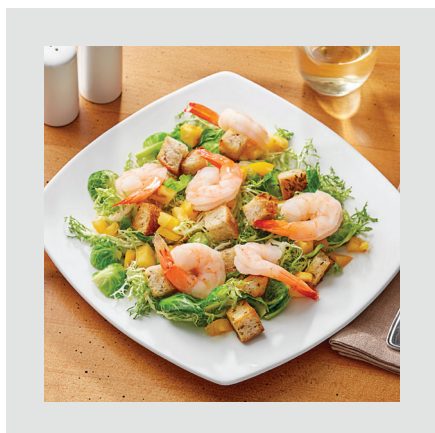

Bright White Square & Rectangular

Porcelain Dinnerware

Made from durable porcelain, this collection is designed for long-lasting use. With a full offering of plates, platters, and bowls in a crisp bright white color, this collection easily blends into a variety of establishments.