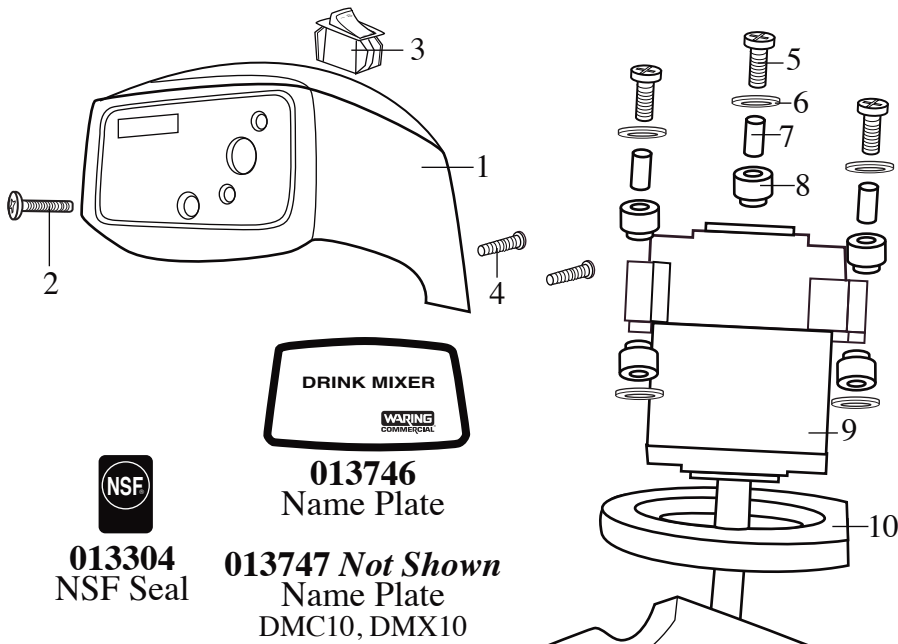

WARING COMMERCIAL®

DMC20
DMX25/DMC20 Canada

DMC60/Bar Mixer
(Discontinued)

DMC10/DMC 20 with Timer
(Discontinued)

DMC10X/DMC10 Canada
(Discontinued)