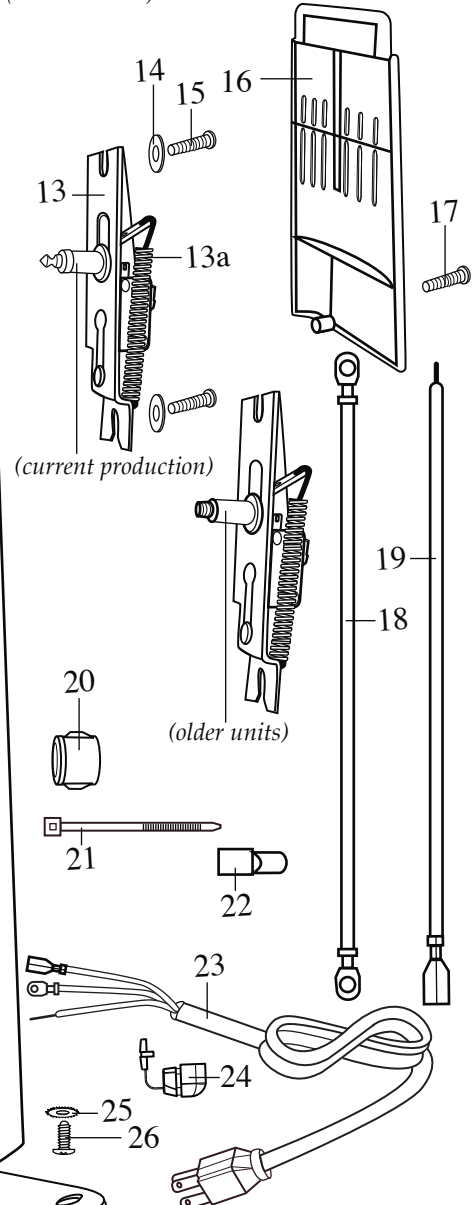

(current production)

(older units)