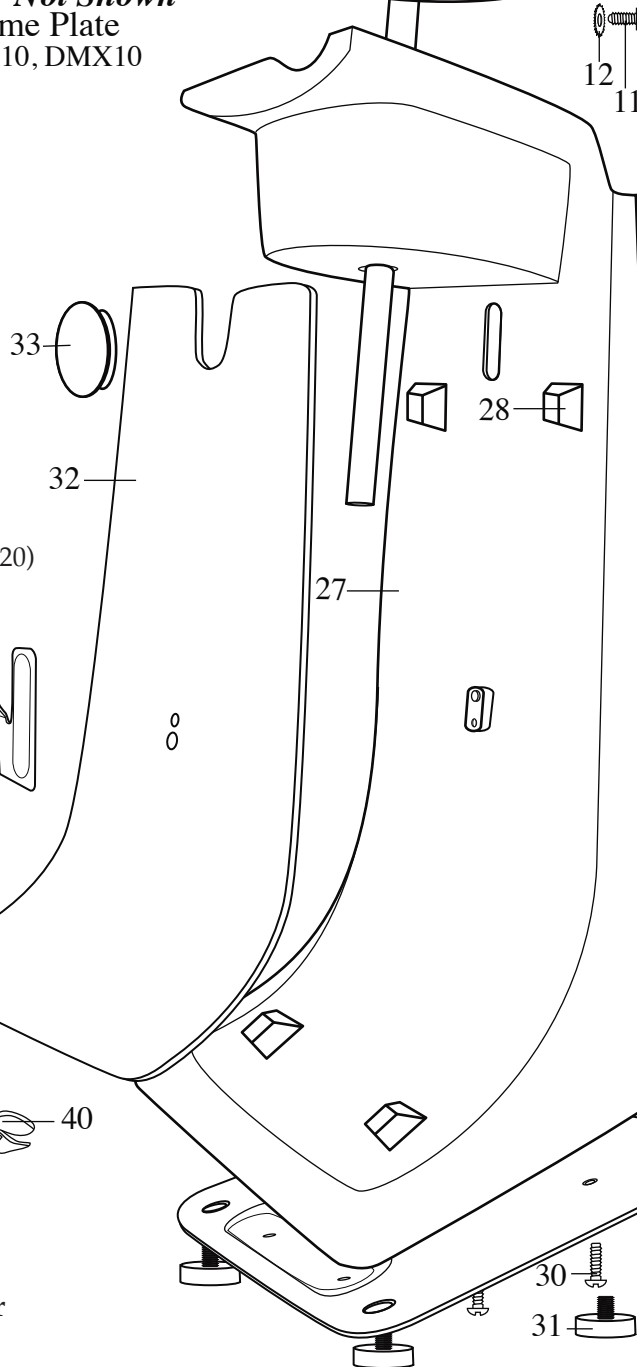

030556 Container (CAC20)
(optional)

(current production)

(older units)

032587
Solid Agitator
with Screw
(CAC09)

Unit Information		
	1 Amp.	
	Water Load	Milkshake Load
RPM's	High - 20,000	High - 15,000
	Low - 15,000	
	Butterfly Agitator - soft ice cream	
	Solid Agitator - hard ice cream	

Catalog #	Model #
DMC20	31DM43
DMX25	31DM37
DMC60	31DM28 (<i>Discontinued</i>)
DMC10	31DM36 (<i>Discontinued</i>)
DMX10	31DM52 (<i>Discontinued</i>)

Illustration #	Part #	Description
1	501480 500933	Top Housing Top Housing /DMC60
2	013662	Sems
3	018374 500784	Rocker Switch Switch /older DMX25
4	013661	Sems 2 Req.'d
5	013658	Sems 3 Req.'d
6	013604	Washer 6 Req.'d
7	011917	Spacer 3 Req.'d
8	013603	Vibration Dampener 6 Req.'d
9	025255 702120	Motor Motor /DMC60
10	013710	Baffle
11	013659	Sems
12	002943	Washer
13	503056 501353 502731 501172	Switch Assy. Switch Assy. (<i>older units</i>) Switch Assy. /DMX25 Switch Assy. /DMC60
13a	013612	Switch Return Spring
14	002943	Washer 4 Req.'d
15	013659	Sems 2 Req.'d
16	016118	Rear Cover Plate
17	013658	Sems
18	500671	Lead /green
19	500692	Lead /brown
20	013606	Snap Bushing
21	013731	Cable Tie 2 Req.'d
22	012409	Crimp Connector 2 Req.'d 3 Req.'d-DMX25, DMC10, DMX10
23	003565 500830	Cord Set Cord Set (<i>older units</i>)
24	013680	Strain Relief
25	002943	Washer
26	013659	Sems

Items Not Shown

- 502706 - Fuse Assy. /DMX25
- 019938 - Shaft Extension 1" longer /must use 013664 Screw Ill. #39
- 013600 - Pilot Light /DMC10, DMX10 - Obsolete
- 013824 - Timer Knob /DMC10, DMX10
- 013698 - Screw 2 Req.'d /timer knob DMC10, DMX10
- 500675 - Timer & Lead Assy. /DMC10, DMX10