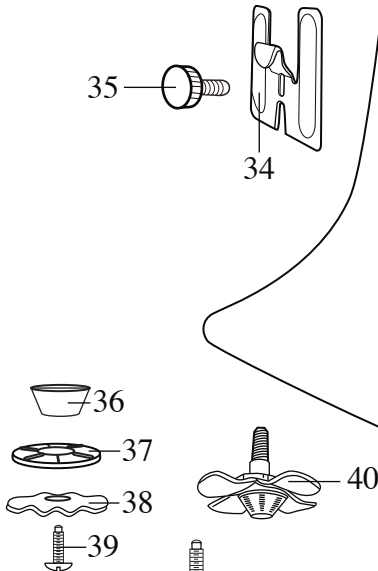

030556 Container (CAC20)
(optional)

(current production)

(older units)

032587
Solid Agitator
with Screw
(CAC09)

Unit Information		
	1 Amp.	
	Water Load	Milkshake Load
RPM's	High - 20,000	High - 15,000
	Low - 15,000	
	Butterfly Agitator - soft ice cream	
	Solid Agitator - hard ice cream	

Catalog #	Model #
DMC20	31DM43
DMX25	31DM37
DMC60	31DM28 (<i>Discontinued</i>)
DMC10	31DM36 (<i>Discontinued</i>)
DMX10	31DM52 (<i>Discontinued</i>)

Illustration #	Part #	Description
1	501480 500933	Top Housing Top Housing /DMC60
2	013662	Sems
3	018374 500784	Rocker Switch Switch /older DMX25
4	013661	Sems 2 Req.'d
5	013658	Sems 3 Req.'d
6	013604	Washer 6 Req.'d
7	011917	Spacer 3 Req.'d
8	013603	Vibration Dampener 6 Req.'d
9	025255 702120	Motor Motor /DMC60
10	013710	Baffle
11	013659	Sems
12	002943	Washer
13	503056 501353 502731 501172	Switch Assy. Switch Assy. (<i>older units</i>) Switch Assy. /DMX25 Switch Assy. /DMC60
13a	013612	Switch Return Spring
14	002943	Washer 4 Req.'d
15	013659	Sems 2 Req.'d
16	016118	Rear Cover Plate
17	013658	Sems
18	500671	Lead /green
19	500692	Lead /brown
20	013606	Snap Bushing
21	013731	Cable Tie 2 Req.'d
22	012409	Crimp Connector 2 Req.'d 3 Req.'d-DMX25, DMC10, DMX10
23	003565 500830	Cord Set Cord Set (<i>older units</i>)
24	013680	Strain Relief
25	002943	Washer
26	013659	Sems

Items Not Shown

- 502706 - Fuse Assy. /DMX25
- 019938 - Shaft Extension 1" longer /must use 013664 Screw Ill. #39
- 013600 - Pilot Light /DMC10, DMX10 - Obsolete
- 013824 - Timer Knob /DMC10, DMX10
- 013698 - Screw 2 Req.'d /timer knob DMC10, DMX10
- 500675 - Timer & Lead Assy. /DMC10, DMX10