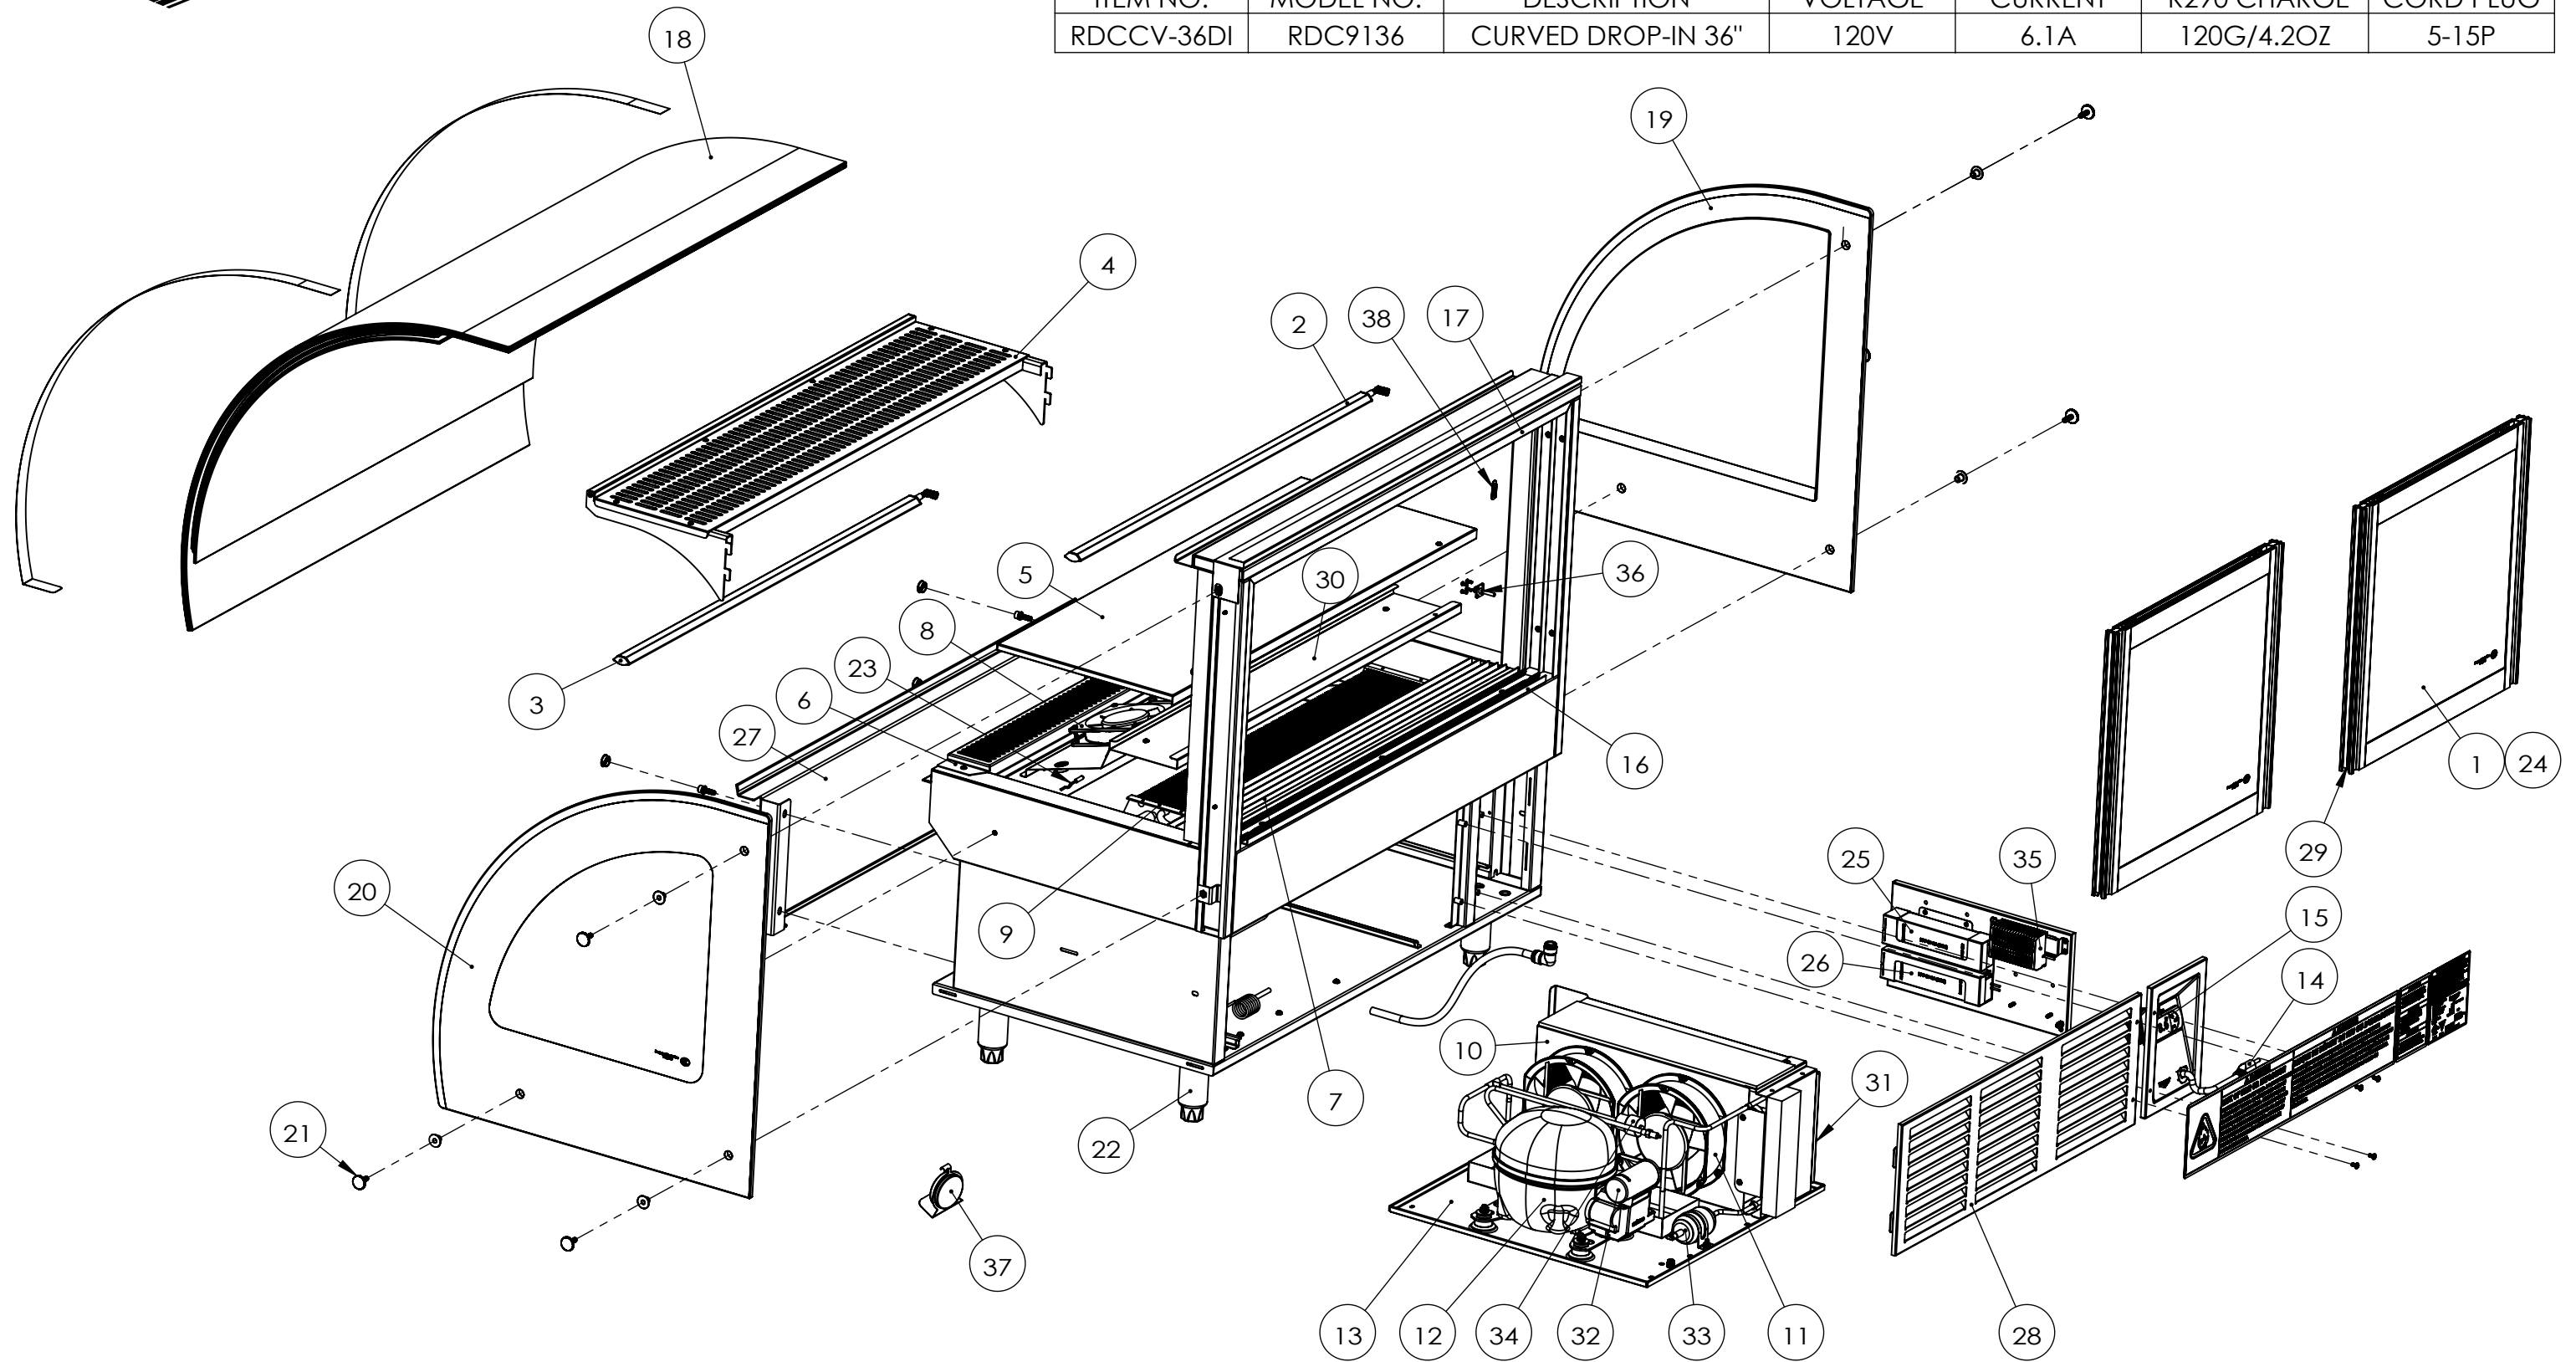

ITEM NO.	MODEL NO.	DESCRIPTION	VOLTAGE	CURRENT	R290 CHARGE	CORD PLUG
RDCCV-36DI	RDC9136	CURVED DROP-IN 36"	120V	6.1A	120G/4.2OZ	5-15P

RDCCV-36DI REFRIG DISP CASE

ITEM NO.	MODEL NO.	DESCRIPTION	VOLTAGE	CURRENT	R290 CHARGE	CORD PLUG
RDCCV-36DI	RDC9136	CURVED DROP-IN 36"	120V	6.1A	120G/4.2OZ	5-15P

SN	PART NO.	DESCRIPTION	QTY.
1	RDC0130-36	36" CURVED DOOR ASM	2
2	RDC0084-36S	36" LED 0.15M	1
3	RDC0084-36L	36" LED 0.50M	1
4	RDC0090-36	36" CURVED TOP SHELF ASM	1
5	RDC0089-36	36" CURVED BOTTOM SHELF	1
6	RDC0042-36	36" AIR OUTLET DUCT	1
7	RDC0088-36	36" REAR AIR GRILL	1
8	RDC0163	EVAPORATOR FAN	3
9	RDC0053-36	36" EVAPORATOR	1
10	RDC0149	RDE CONDENSER	1
11	RDC0093	CONDENSOR FAN	2
12	RDC0147S	EM2X3134U COMPRESSOR	1
13	RDC0067-36DI	36" RDCCV-DI CONDENSING UNIT	1
14	RDC0501	POWERCORD W/STRAIN RELIEF	1
15	RDC0502	DIGITAL CONTROLLER, RDC	1
16	RDC0115-36	36" BOTTOM DOOR TRACK	1
17	RDC0128-36	36" BACK SLDNG DOOR TRACK UP	1
18	RDC0504	FRONT GLASS KIT, RDCCV-36DI	1
19	RDC0258	RDCCV-DI END GLASS R ASM	1
20	RDC0259	RDCCV-DI END GLASS L ASM	1
21	RDC0522	GLASS HARDWARE	6
22	2351601	4 INCH LEG ADJUSTABLE FOOT	4
23	RDC0141	RDE HDE NTC SENSOR	2
24	RDC0155	REAR DOOR SLIDER BTM WHEEL	4
25	RDC0145	POWER FOR LED	1
26	RDC0164	GLASS HEATING POWER	1
27	RDC0262-36	36" RDCCV-DI FRONT VENT PANEL	1
28	RDC0127-36	36" BACK VENT PANEL REAR	1
29	RDC0160	CURVED DOOR GASKET	4
30	RDC0086-36	36" FAN PANEL ASM	1
31	RDC0039	RDE FILTER	1
32	RDC0112	CAPACITOR	1
33	RDC0106	RDE DRY FILTER	1
34	RDC0195	HIGH PRESSURE SWITCH	1
35	RDC0043	RDE TERMINAL BLOCK	1
36	RDC0066	3-PIN LED LIGHT SOCKET	2
37	RDC0273	COOL HOLDING THERMOMETER	1
38	RDC0523	SLOT PLUG, QTY. 4	2