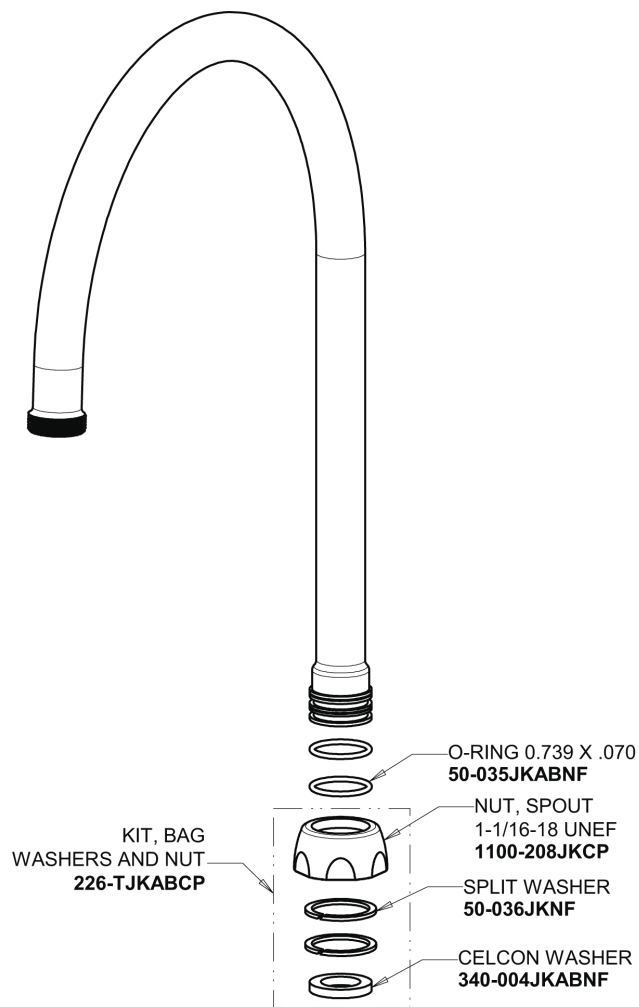

Repair Parts

200-AGN8AE3-317AB

Deck-mounted manual faucet with 8" centers

CHICAGO FAUCETS®

Geberit Group

Base Parts:

8" Rigid / Swing Gooseneck Spout GN8AJKABCP

For Technical Assistance:

Deck-mounted manual faucet with 8" centers

CHICAGO FAUCETS®

Geberit Group

785-502KJKCP

2.2 GPM (8.3 L/min) Aerator
E3JKABCP

4" Wristblade Handle
317-PRJKCP

Quatern Compression Cartridge (pair)
377-XTRHJKABNF (right)
377-XTLHJKABNF (left)