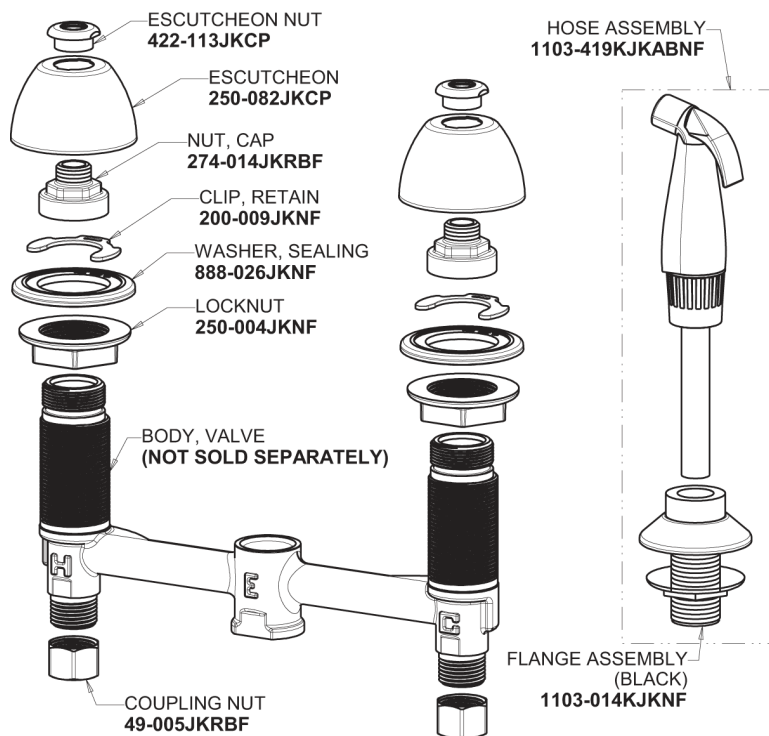

Repair Parts

200-AGN8AE3-317AB

Deck-mounted manual faucet with 8" centers

CHICAGO FAUCETS®

Geberit Group

Base Parts:

8" Rigid / Swing Gooseneck Spout GN8AJKABCP

For Technical Assistance:

Deck-mounted manual faucet with 8" centers

CHICAGO FAUCETS®

Geberit Group

785-502KJKCP

2.2 GPM (8.3 L/min) Aerator
E3JKABCP

4" Wristblade Handle
317-PRJKCP

Quatern Compression Cartridge (pair)
377-XTRHJKABNF (right)
377-XTLHJKABNF (left)