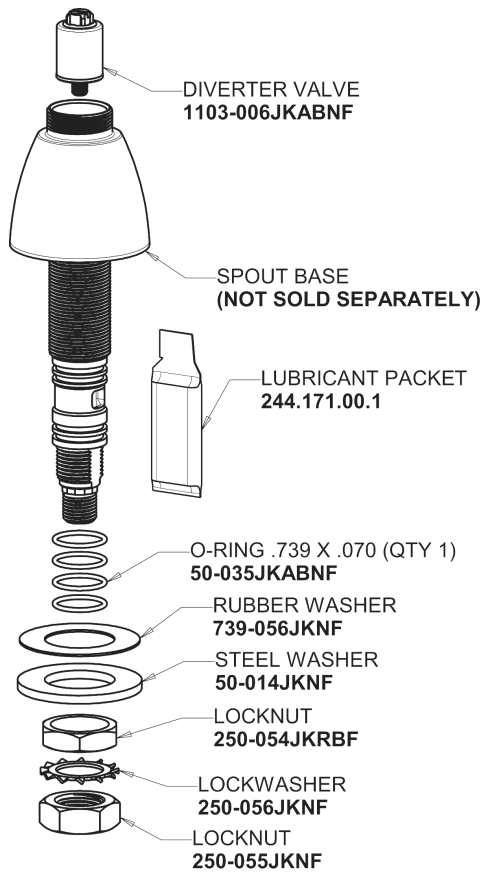

Repair Parts

200-AGN8AE3-317AB

Deck-mounted manual faucet with 8" centers

CHICAGO FAUCETS®

Geberit Group

Base Parts:

8" Rigid / Swing Gooseneck Spout GN8AJKABCP

For Technical Assistance:

Deck-mounted manual faucet with 8" centers

CHICAGO FAUCETS®

Geberit Group

785-502KJKCP

2.2 GPM (8.3 L/min) Aerator
E3JKABCP

4" Wristblade Handle
317-PRJKCP

Quatern Compression Cartridge (pair)
377-XTRHJKABNF (right)
377-XTLHJKABNF (left)