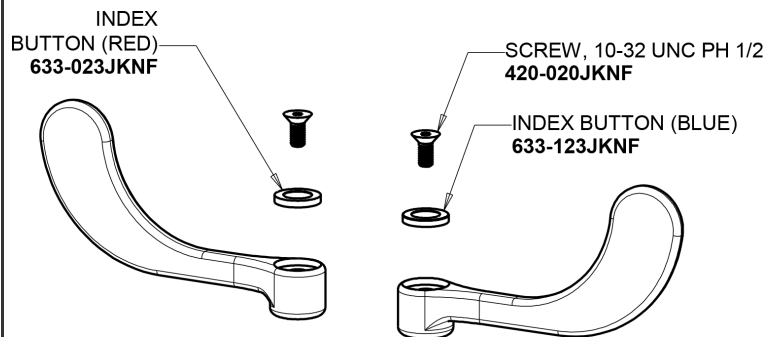

Repair Parts

200-AGN8AE3-317AB

Deck-mounted manual faucet with 8" centers

CHICAGO FAUCETS®

Geberit Group

Base Parts:

8" Rigid / Swing Gooseneck Spout GN8AJKABCP

For Technical Assistance:

Deck-mounted manual faucet with 8" centers

CHICAGO FAUCETS®

Geberit Group

785-502KJKCP

2.2 GPM (8.3 L/min) Aerator
E3JKABCP

4" Wristblade Handle
317-PRJKCP

Quatern Compression Cartridge (pair)
377-XTRHJKABNF (right)
377-XTLHJKABNF (left)