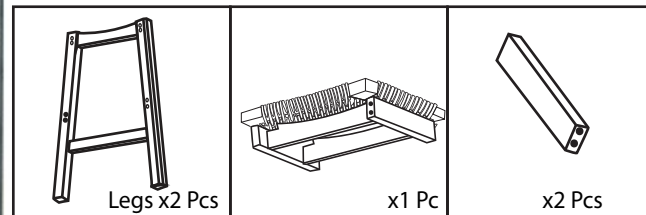

HARDWARE LIST

- ① Screw (M7 x 90) mm x 8Pcs
- ② Dowel wooden 8 Pcs
- ③ Allen key 1 Pce
- ④ Portable Drill Bit