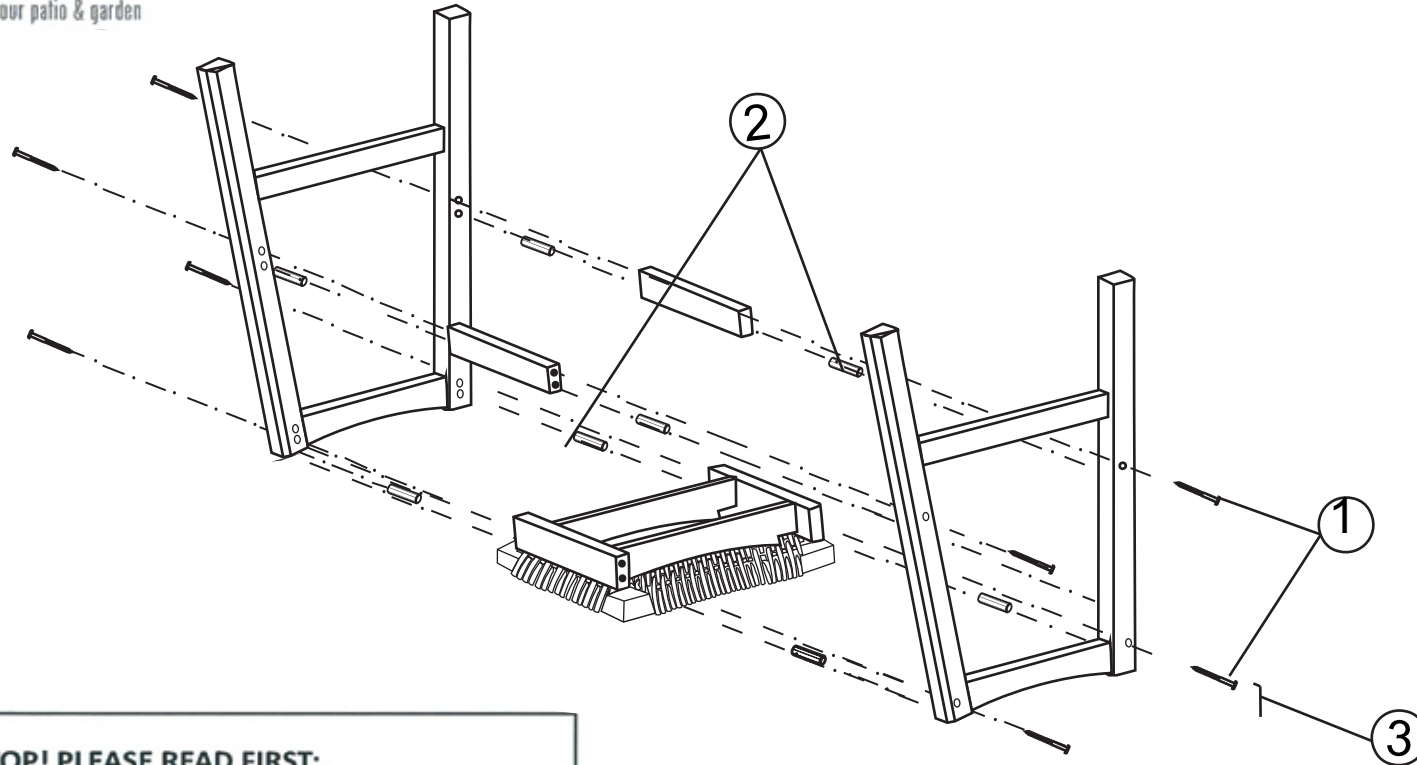

**ASSEMBLY INSTRUCTIONS**  
**ITEM # 46475BL COUNTER HEIGHT STOOL W BLUE ROPE**

**STOP! PLEASE READ FIRST:**

Thank you for purchasing this item from Outdoor Interiors.

Please verify all the hardware and components are included as you unpack the carton. Place the items in a safe area to avoid loss and damaging contents. Use a soft area or the empty box to assemble the item.

**ASSEMBLY TIPS:** Assemble facing down while following pictured instructions. Never over-tighten any screws or bolts. It's best to assemble with 2 people. Please visit our website if you have any questions [www.outdoorinteriors.com](http://www.outdoorinteriors.com).