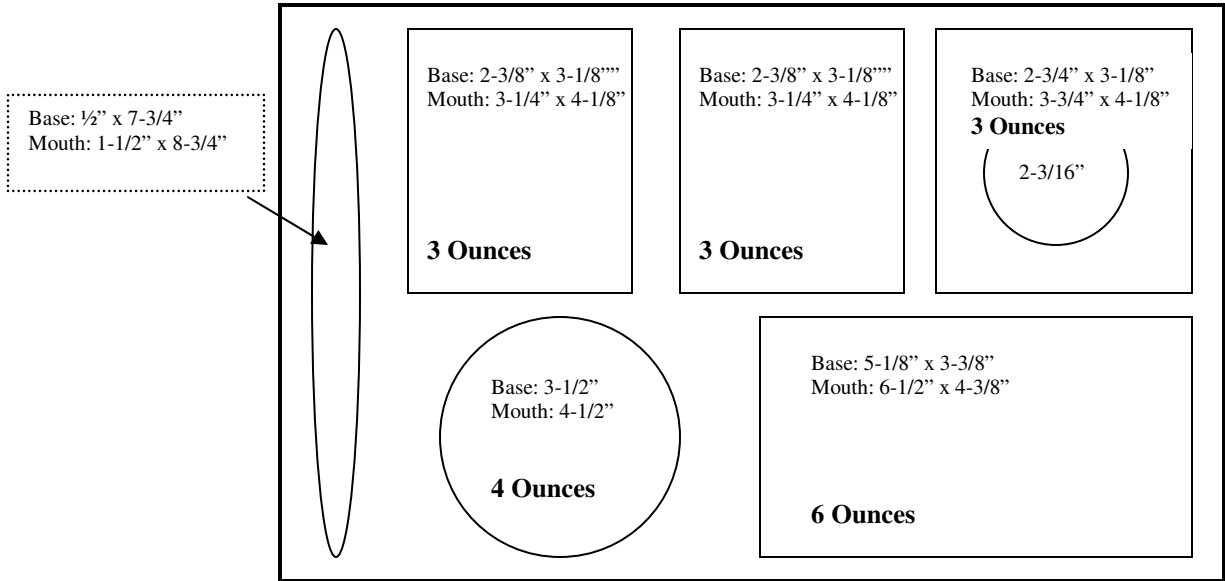

PCD801

Overall dims: 13-3/4" x 10-5/8"

Compartment depth: 1"

5865

Overall dims: $14\frac{5}{8}$ " x $9\frac{3}{4}$ "

Compartment depth: $\frac{3}{4}$ "

43980, 43981, 614, P614, 614PC

Overall dims: $13\text{-}\frac{3}{4}$ " x $9\text{-}\frac{7}{8}$ "

Compartment depth: $\frac{1}{2}$ "

43988, 43989, 614R, P614R

Overall dims: 14-1/2" x 10"

Overall dims: 9" x 14-7/8"

Compartment depth: 3/4"

43982, 43983

Overall dims: 9" x 14-7/8"

Compartment depth: 3/4"

615

Overall dims: $8\frac{3}{4}$ " x $14\frac{7}{8}$ "

Compartment depth: $\frac{1}{2}$ "

43984

Overall dims: 10" x $9\frac{3}{4}$ "

Compartment depth: $\frac{1}{2}$ "

43986

Overall dims: 10-1/4" x 9-1/2"
Compartment depth: 1"