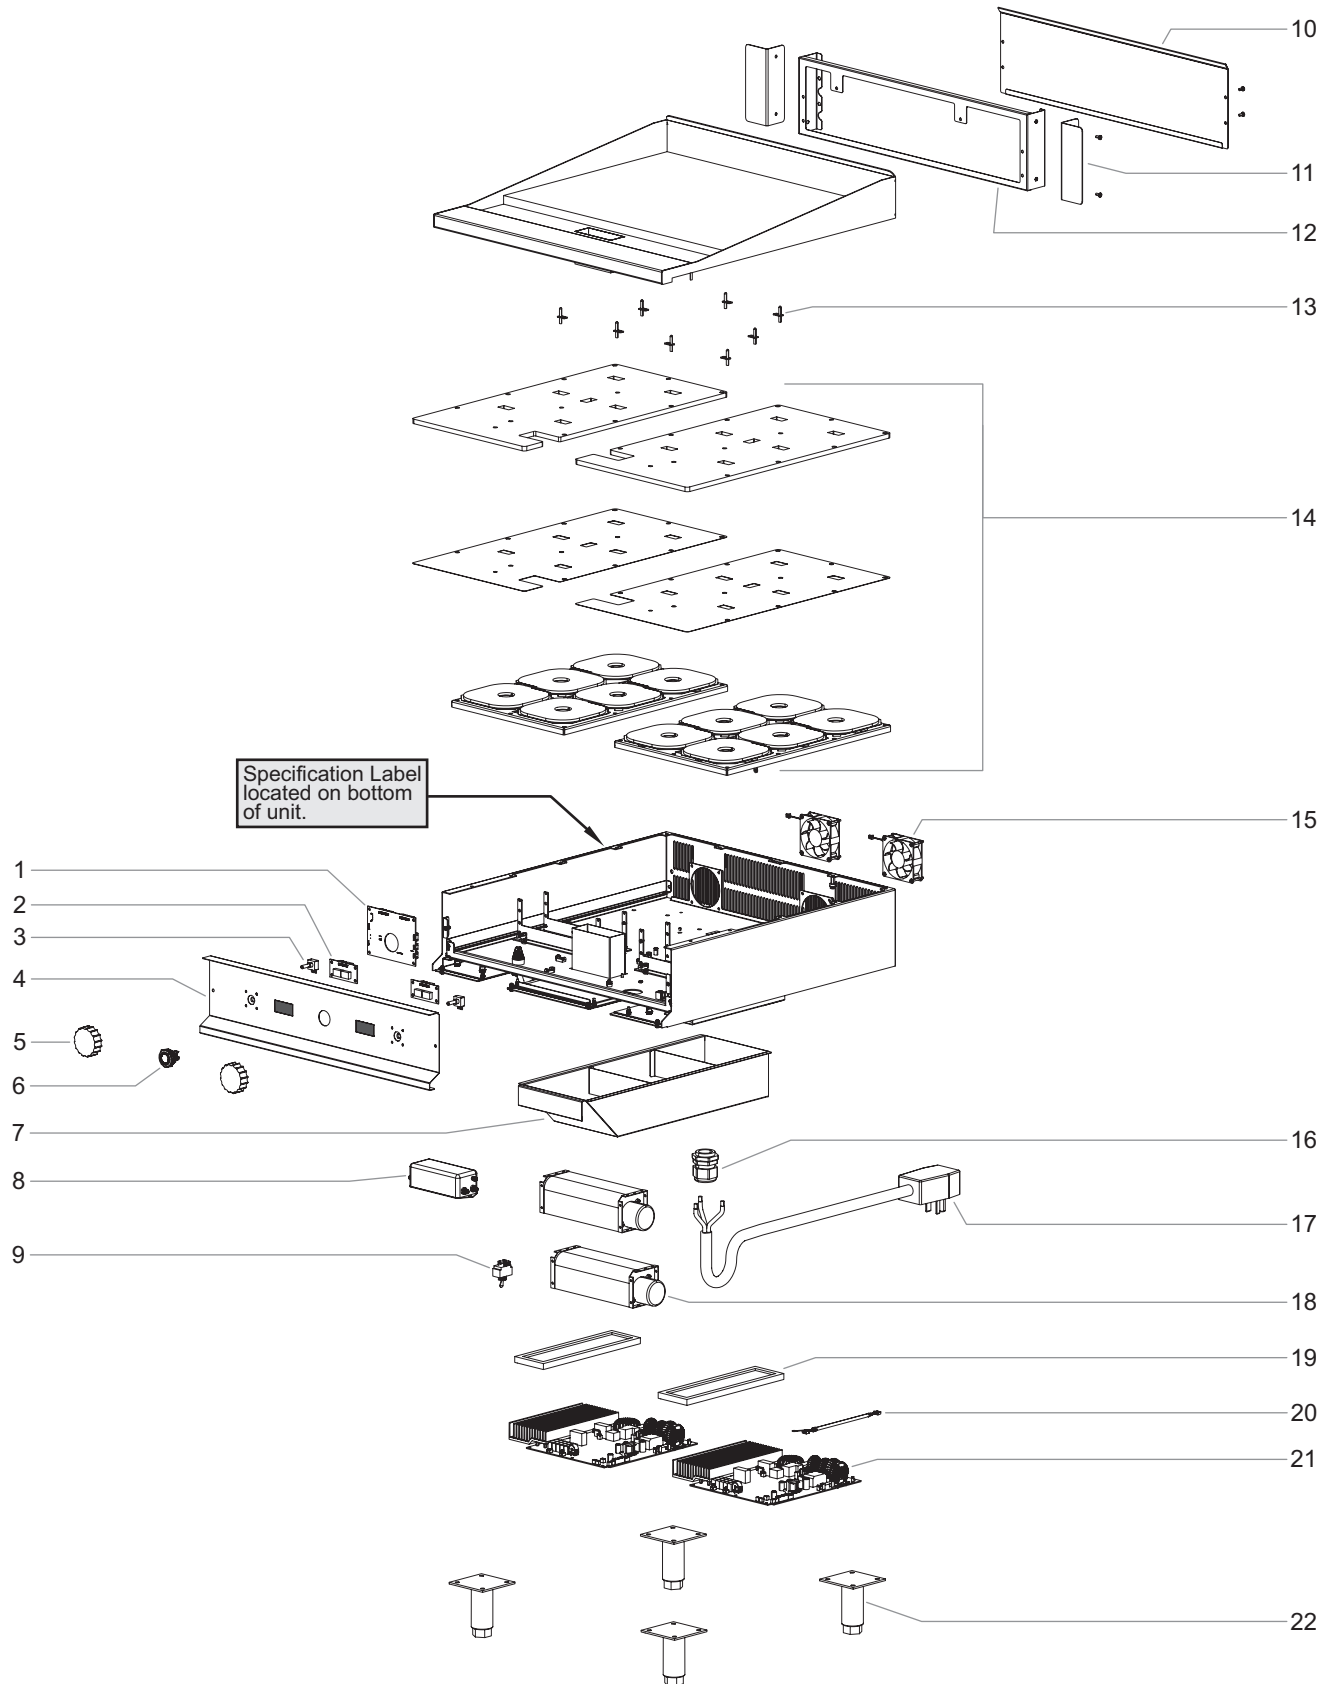

IMPORTANT NOTE:

Locate the Specification Label on unit to determine exact Model Name and electrical specifications. This information is needed to identify the correct replacement parts. See exploded view illustration(s) for Specification Label location.

Replacement Parts List

Induction Griddle

IGRID-2418-xx Models

Item	Description	Part No.	Qty.
1	Control Board, Panel	02.01.638.00	1
2	Display Board	02.01.630.00	2
3	Cable Encoder	02.18.1370.00	2
4	Control Panel	R04.44.491.00	1
5	Control Knob	05.30.469.00	2
6	Switch	02.19.310.00	1
7	Drip Tray	04.44.442.00	1
8	EMI Filter	02.13.381.00	1
9	Toggle Switch	R02.19.008A.00	1
10	Cover, Wall Spacer	04.44.718.00	1
11	Side Spacer	04.44.714.00	2
12	Wall Spacer	04.44.717.00	1
13	Probe	02.01.640.00	8
14	Induction Coil Tray Assembly	R02.10.026.00	2

Item	Description	Part No.	Qty.
15	Exhaust Fan	02.12.196.00	2
16	Cord Grip	02.30.324.00	1
17	Power Cord w/ Plug NEMA 6-50P	02.18.162.00	1
18	Cooling Fan	02.12.180.00	2
19	Filter	04.44.587.00	2
20	Communication Cable	02.18.1125.00	2
21	Control Board, Main	R02.01.481.00	2
22	Legs	05.30.416.00	4
	Wiring Diagram	10-01-1685	