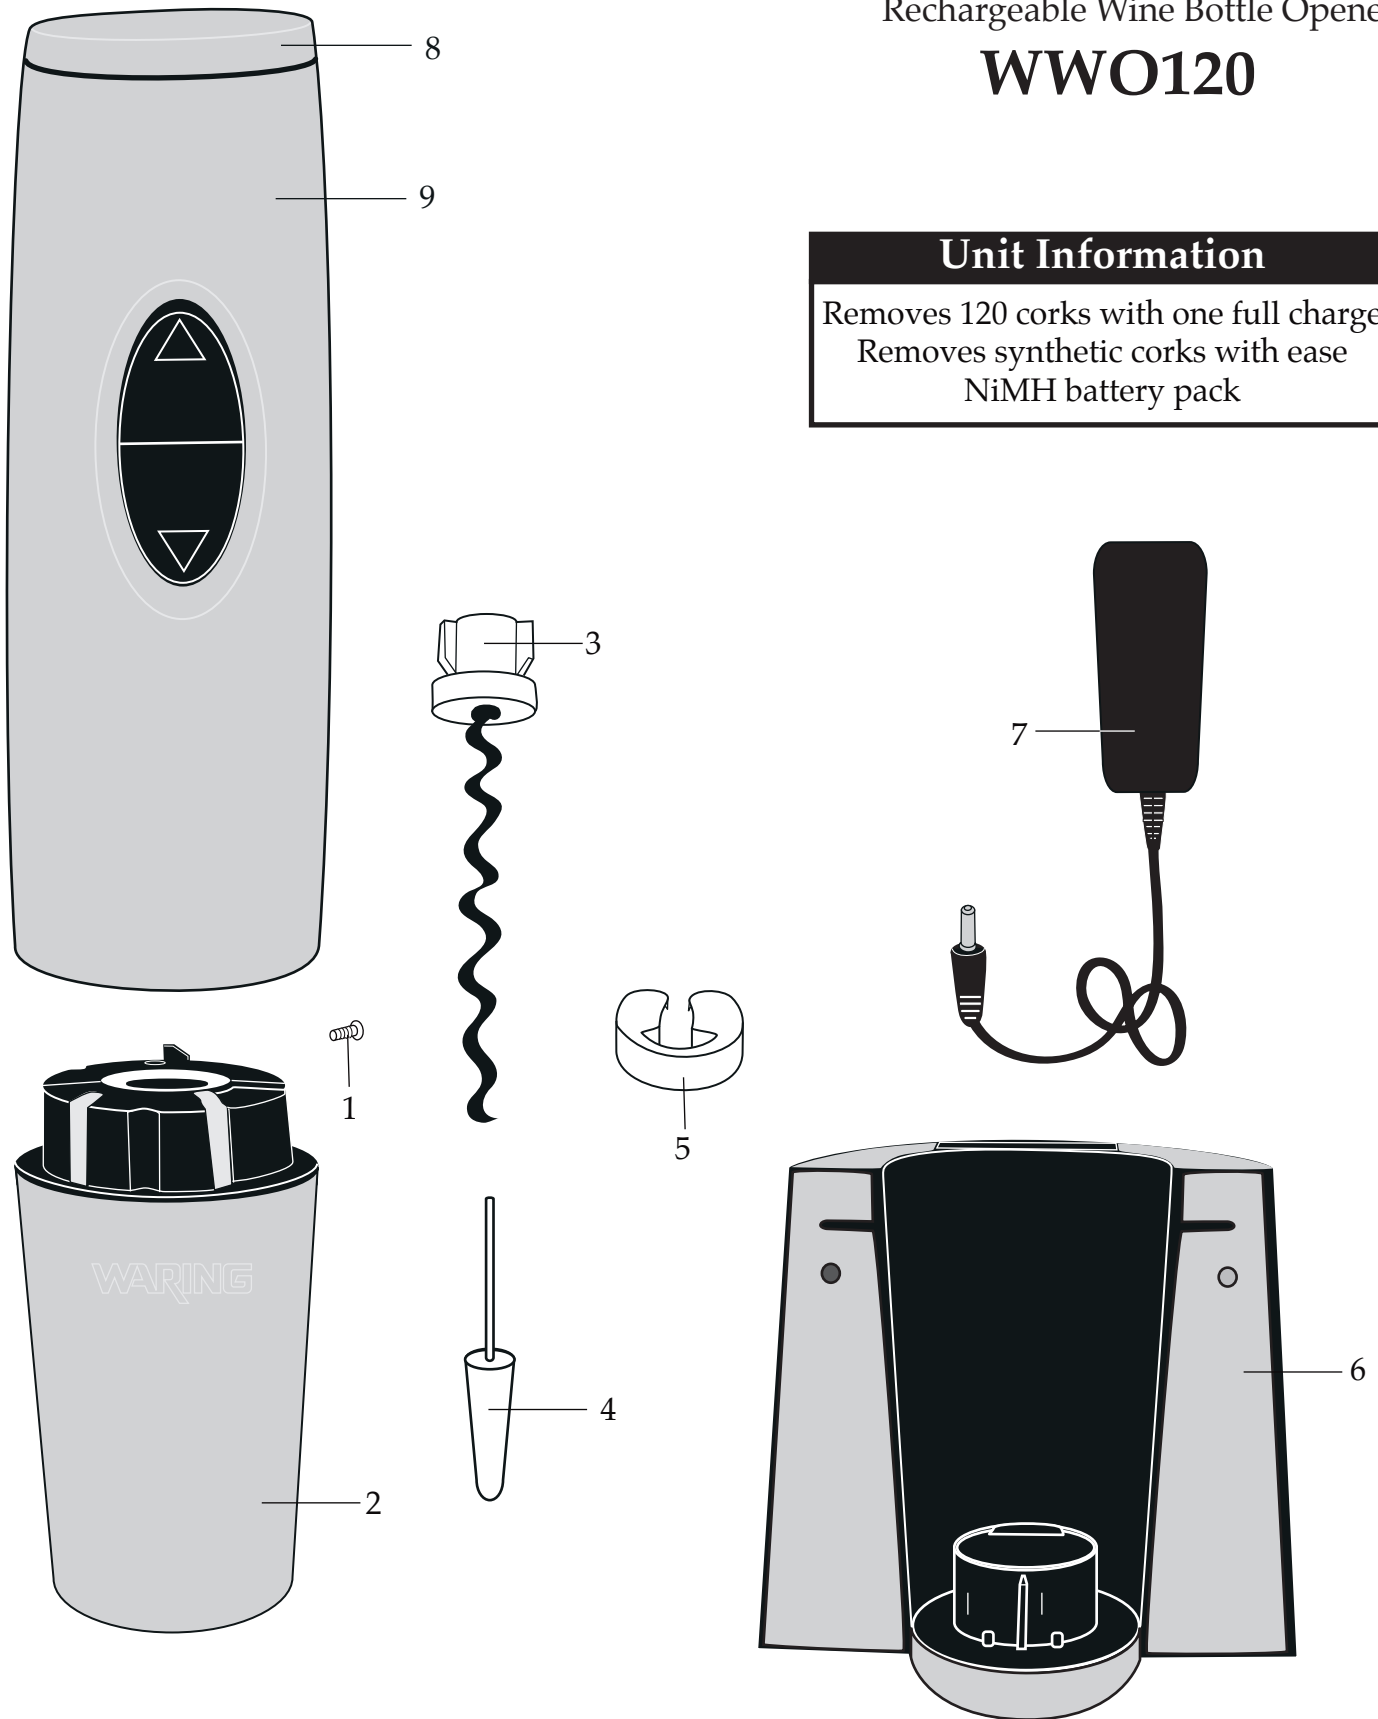

WARING COMMERCIAL

Rechargeable Wine Bottle Opener

WWO120

Unit Information

Removes 120 corks with one full charge
Removes synthetic corks with ease
NiMH battery pack

Illustration #	Part #	Description
1	031992	Screw
2	031993	Lower Housing Assembly
3	031994	Auger
4	031999	Auger Aligning Tool
5	031995	Foil Cutter
6	031996	Charging Base
7	031997	Adapter
8	033114	Cap
9	033113	Upper Housing

Not Shown
032381 - NiMH Battery Pack

031998
Main Unit Assembly