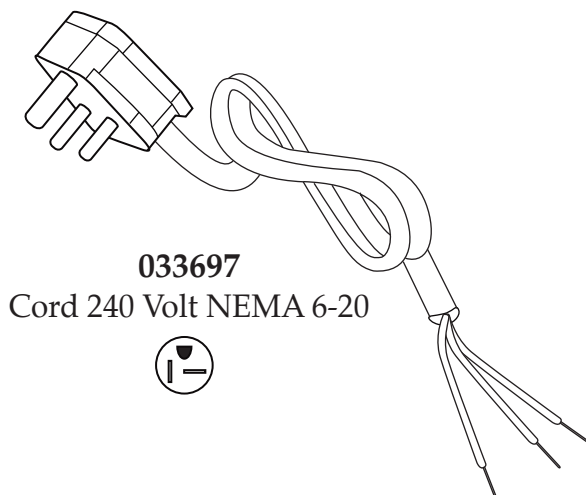

Catalog/Model

WDG300

WFG300

WPG300

Waring Factory Service Center
314 Ella T. Grasso Ave.
Torrington, CT 06790
Tele. 1-800-269-6640
Fax 860-496-9017
www.waringcommercialproducts.com

Illustration #	Part #	Description
29	030054	Screw (2 required)
30	030055	Tension Screw (2 required)
31	030056	Tension Bracket (2 required)
32	029992	Screw (8 required)
33	029993	Spring Washer (8 required)
34	030063	Large Handle Bracket (4 required)
35	030064 030065 030066	Bottom Flat Grill Plate Bottom Ribbed Grill Plate Bottom Half Flat & Half Ribbed Grill Plate
36	029973	Thermostat Bracket (2 required)
37	029974	Washer (4 required)
38	029975	Screw (4 required)
39	029956	Fiber Sleeve (4 required)
40	029957	Plastic Sleeve (4 required)
41	029958	Screw (4 required)
42	029959	Washer (4 required)
43	030067	Bottom Element (2 required)
44	030068	Bottom Element Plate (2 required)
45	029964	Washer (8 required)
46	029963	Spring Washer (8 required)
47	029962	Hex Head Bolt (8 required)
48	029980	Nut (2 required)
49	030069	Bottom Insulation (2 required)
50	030070	Bottom Insulation Plate (2 required)
51	029951	Washer (2 required)
52	029980	Nut (2 required)
53	029985	Screw (4 required)
54	029986	Washer (4 required)
55	030071	Rear Cover with Tension Cover (2 required)

Catalog/Model

WDG300

WFG300

WPG300

Illustration #	Part #	Description
56	030072	Rear Cover Plate with Tension Hole (2 required)
57	030073	Large Handle (2 required)
58	029990	Hex Head Screw (4 required)
59	029991	Nut (4 required)
60	030074	Thermal Cut-off (2 required)
61	030075	Screw (4 required)
62	030076	Lock Washer (4 required)
63	029997	Washer (4 required)
64	029998	Nut (4 required)
65	029999	Washer (4 required)
66	030000	Spring Washer (4 required)
67	030001	Bolt (4 required)
68	013731	Wire Tie (11 required)
69	030077	20" Red Lead
70	030078	17" Red Lead
71	030079	Bottom Housing Plate
72	030006	Screw (8 required)