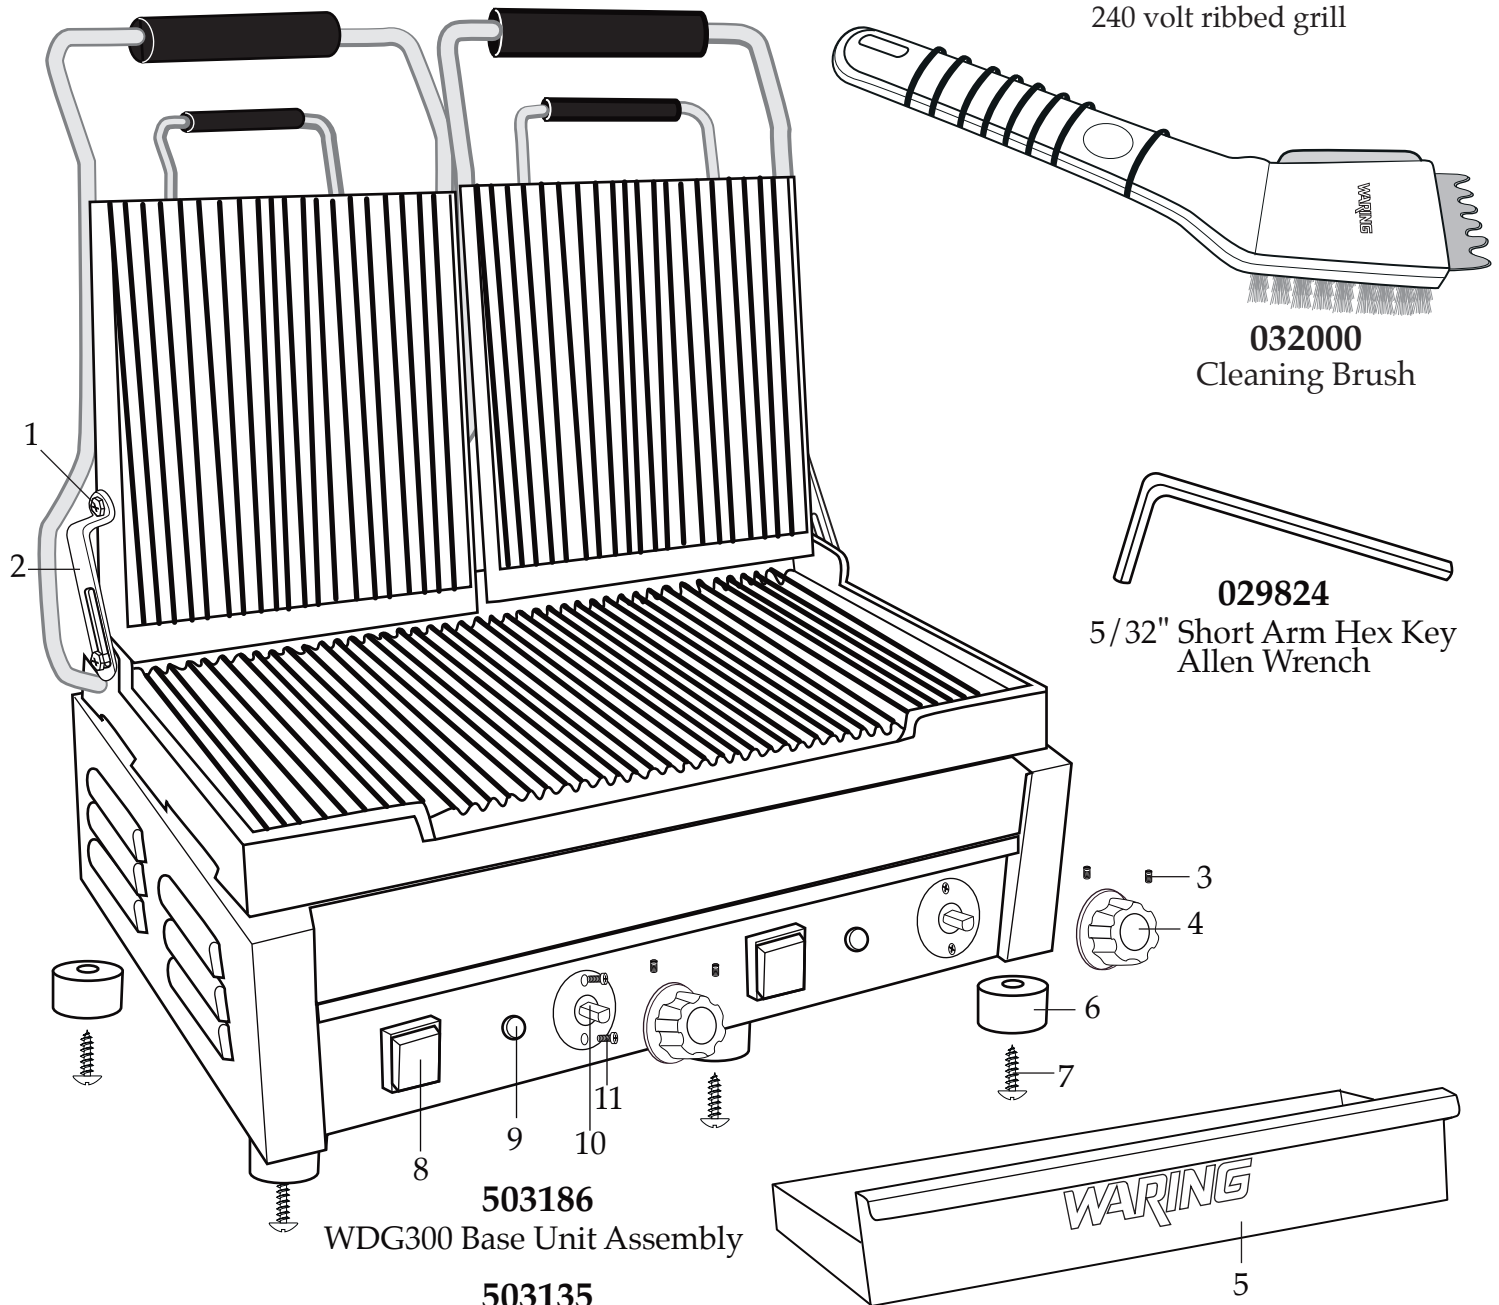

Unit Information

3200 Watts 240 Volts

NEMA 6-20 

Grill takes about 10 minutes to warm up.

17" x 9.25" Cooking Surface

WARING COMMERCIAL®

WDG300

240 volt half flat plates/half ribbed plates

WFG300

240 volt flat grill

WPG300

240 volt ribbed grill

032000

Cleaning Brush

029824

5/32" Short Arm Hex Key
Allen Wrench

Catalog/Model

WDG300

WFG300

WPG300

Illustration #	Part #	Description
1	028625	Pivot Bracket Screw Set (1 small and 1 large)
2	028624	Pivot Bracket (2 required)
3	028627	Set Screw (4 required)
4	028626	Control Knob (2 required)
5	029504	Drip Tray
6	028622	Foot (2 required)
7	028623	Foot Screw (4 required)
8	029478	On/Off Switch (2 required)
9	030018	Indicator Light (2 required)
10	030013	Thermostat (2 required)
11	029943	Thermostat Screw (4 required)
12	030080	Cover (2 required)
13	029946	Washer (8 required)
14	029947	Screw (8 required)
15	029950	Hex Head Bolt (2 required)
16	029951	Washer (2 required)
17	030057	Top Insulation Plate (2 required)
18	030058	Top Insulation (2 required)
19	030059	Top Element Plate (2 required)
20	029962	Hex Head Bolt (8 required)
21	029963	Spring Washer (8 required)
22	029964	Washer (8 required)
23	029956	Fiber Sleeve (4 required)
24	029957	Plastic Sleeve (4 required)
25	029958	Screw (4 required)
26	029959	Washer (4 required)
27	030060	Top Element (2 required)
28	030061 030062	Top Flat Grill Plate Top Ribbed Plate