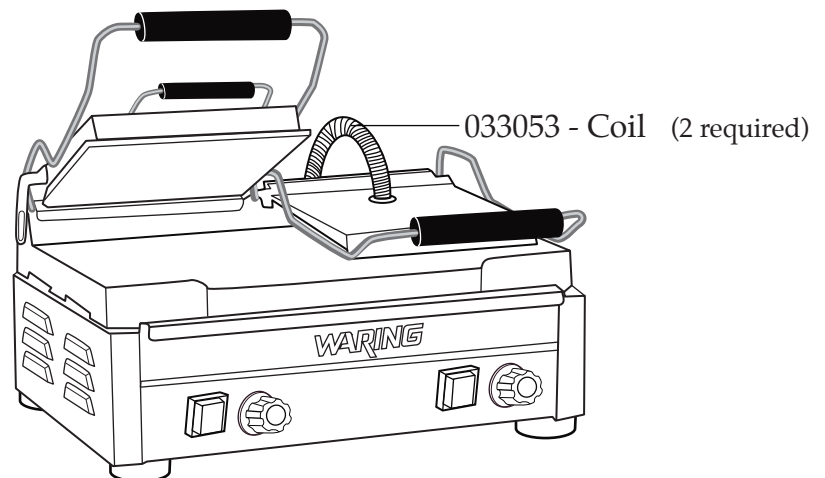

Catalog/Model

WDG300

WFG300

WPG300

Illustration #	Part #	Description
56	030072	Rear Cover Plate with Tension Hole (2 required)
57	030073	Large Handle (2 required)
58	029990	Hex Head Screw (4 required)
59	029991	Nut (4 required)
60	030074	Thermal Cut-off (2 required)
61	030075	Screw (4 required)
62	030076	Lock Washer (4 required)
63	029997	Washer (4 required)
64	029998	Nut (4 required)
65	029999	Washer (4 required)
66	030000	Spring Washer (4 required)
67	030001	Bolt (4 required)
68	013731	Wire Tie (11 required)
69	030077	20" Red Lead
70	030078	17" Red Lead
71	030079	Bottom Housing Plate
72	030006	Screw (8 required)

* Certified replacement of the cord set can only be performed by an Authorized Service Center or the Waring Factory Service Center.