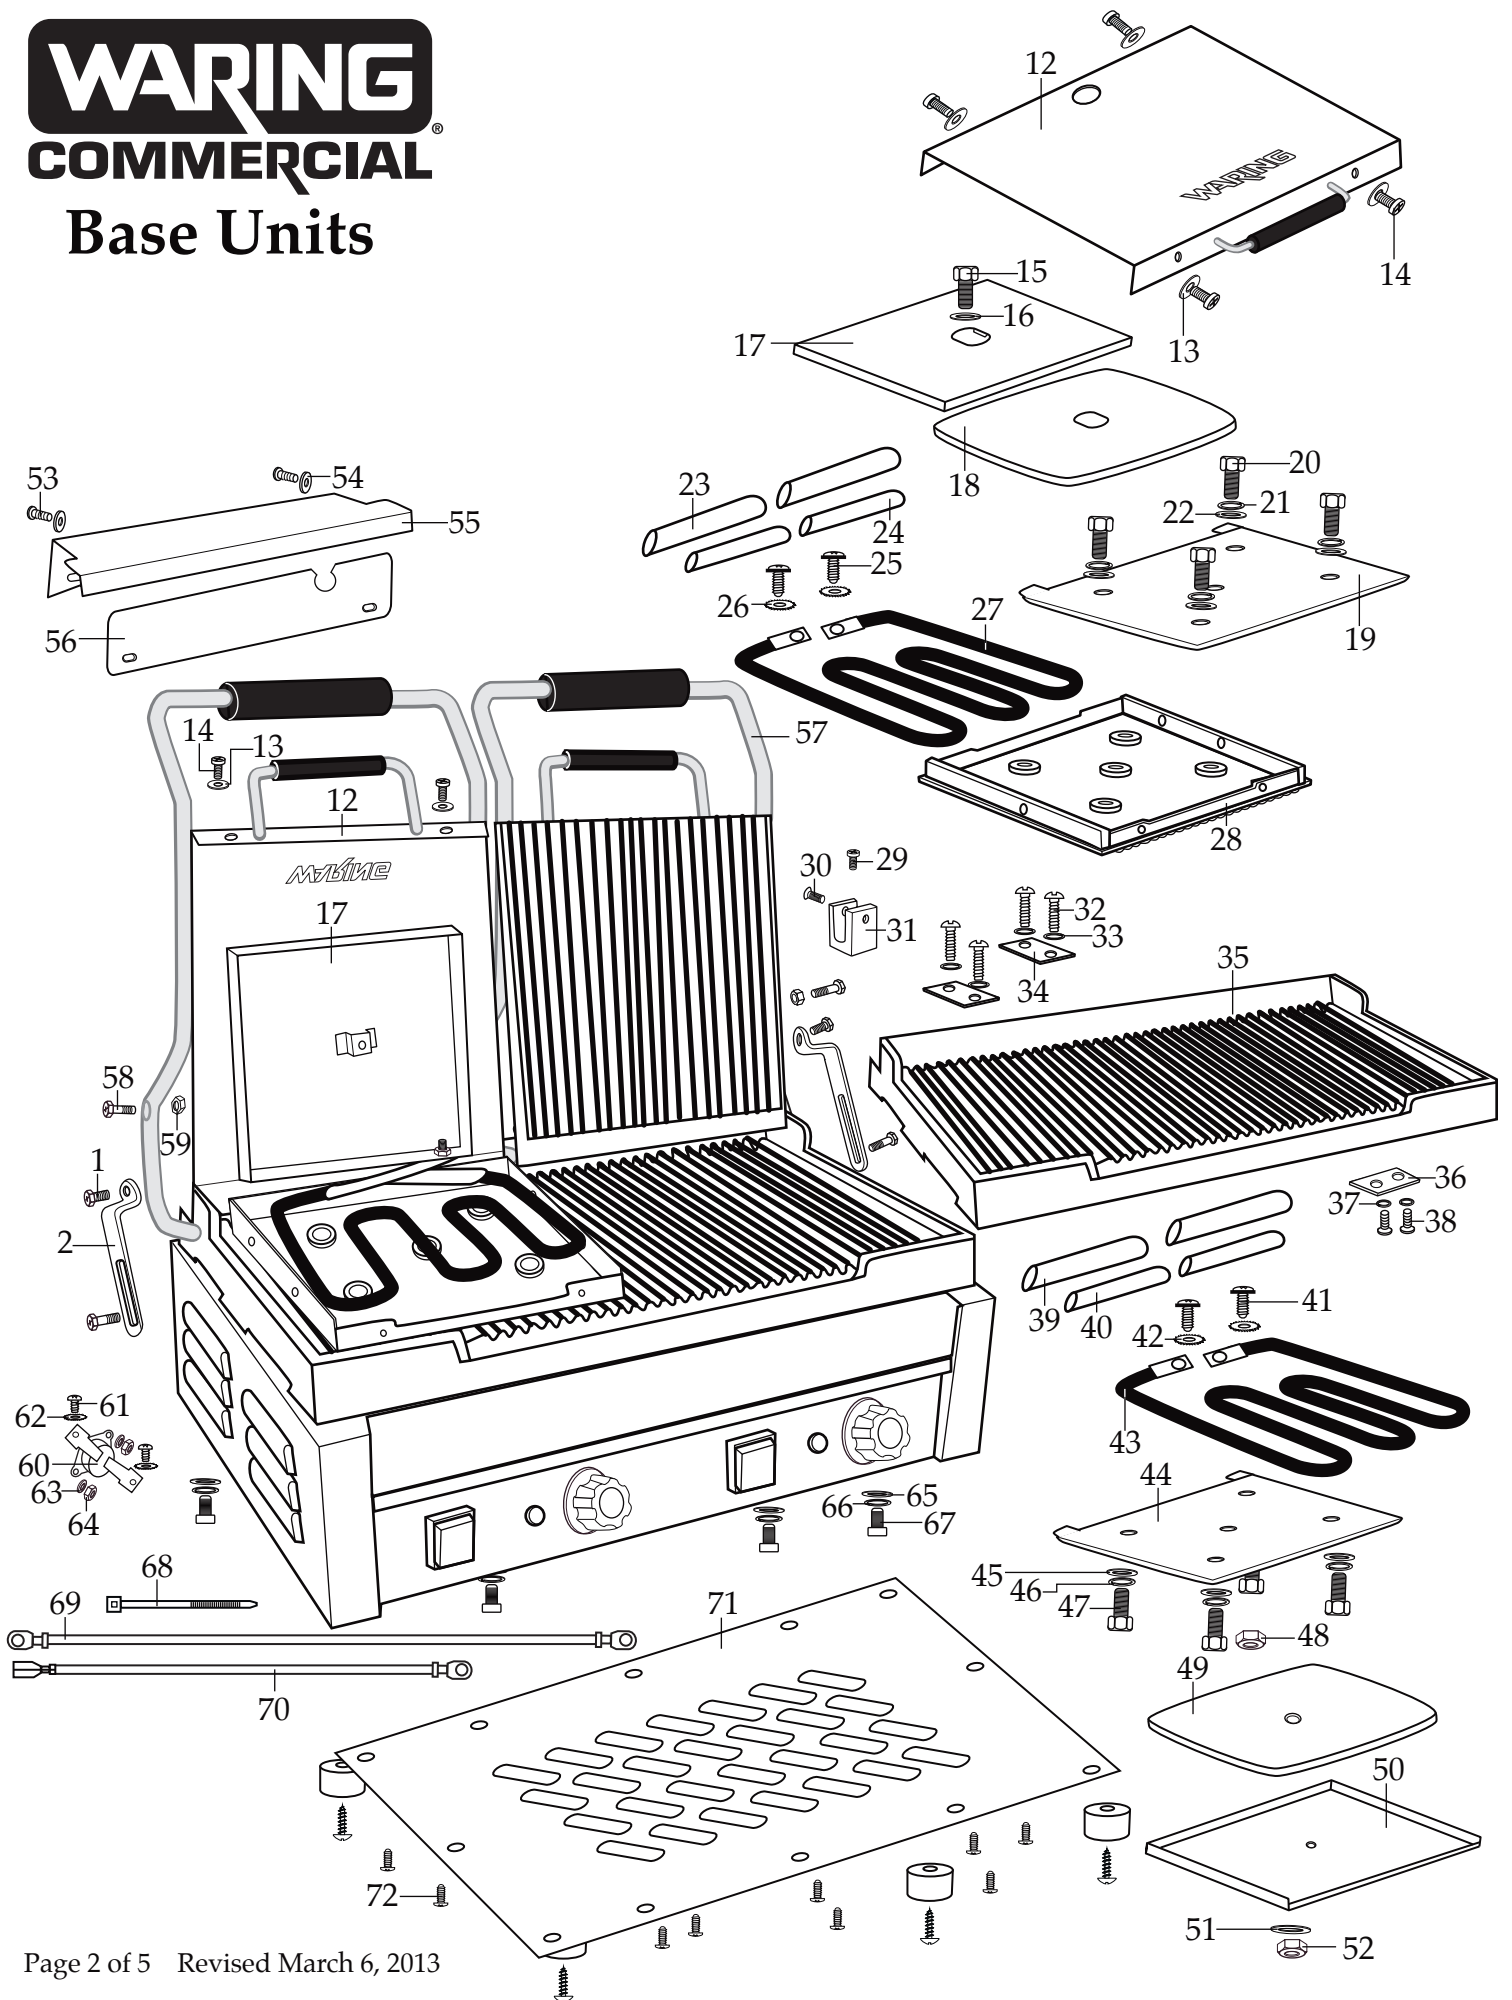

Catalog/Model

WDG300

WFG300

WPG300

Illustration #	Part #	Description
1	028625	Pivot Bracket Screw Set (1 small and 1 large)
2	028624	Pivot Bracket (2 required)
3	028627	Set Screw (4 required)
4	028626	Control Knob (2 required)
5	029504	Drip Tray
6	028622	Foot (2 required)
7	028623	Foot Screw (4 required)
8	029478	On/Off Switch (2 required)
9	030018	Indicator Light (2 required)
10	030013	Thermostat (2 required)
11	029943	Thermostat Screw (4 required)
12	030080	Cover (2 required)
13	029946	Washer (8 required)
14	029947	Screw (8 required)
15	029950	Hex Head Bolt (2 required)
16	029951	Washer (2 required)
17	030057	Top Insulation Plate (2 required)
18	030058	Top Insulation (2 required)
19	030059	Top Element Plate (2 required)
20	029962	Hex Head Bolt (8 required)
21	029963	Spring Washer (8 required)
22	029964	Washer (8 required)
23	029956	Fiber Sleeve (4 required)
24	029957	Plastic Sleeve (4 required)
25	029958	Screw (4 required)
26	029959	Washer (4 required)
27	030060	Top Element (2 required)
28	030061 030062	Top Flat Grill Plate Top Ribbed Plate