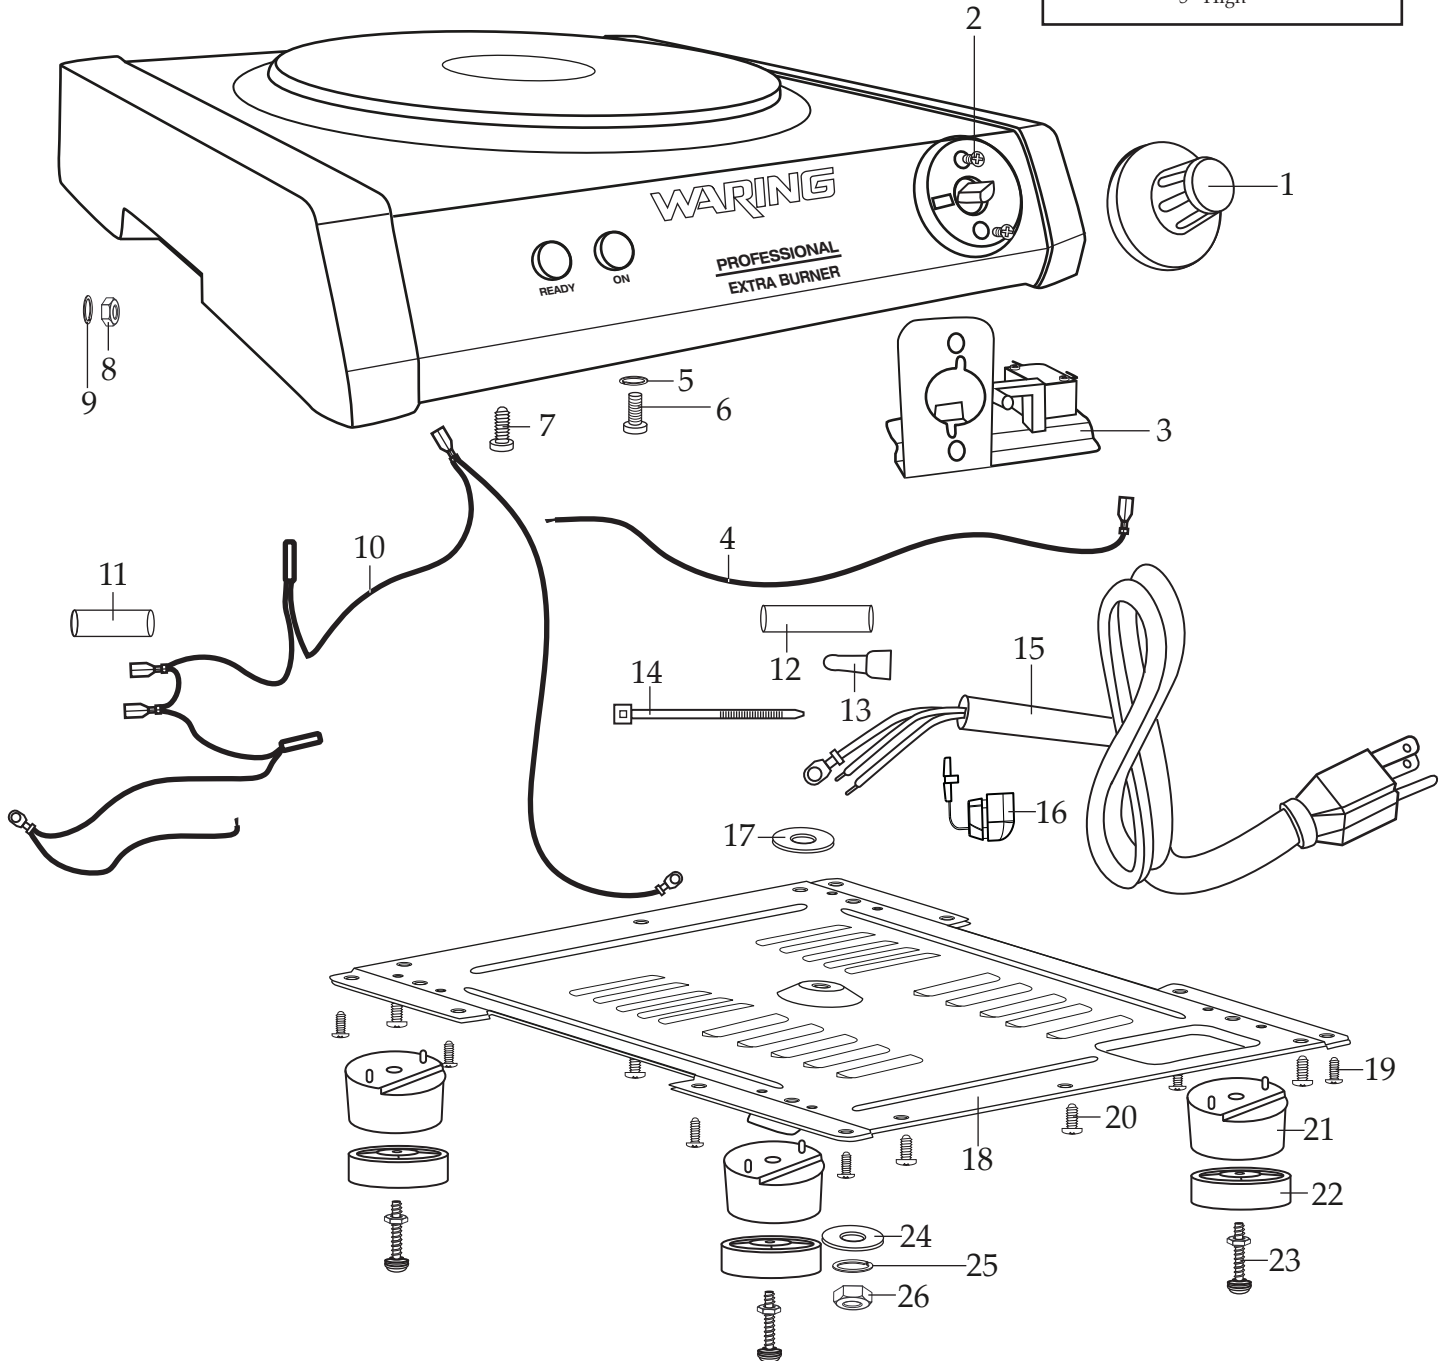

031097
WEB300 Base Unit

WARING
COMMERCIAL

WEB300
Extra Burner

Unit Information

WEB300 - 60Hz - 1300 Watts

Temperature Settings

- 1 - Low
- 2 - Low / Medium
- 3 - Medium
- 4 - Medium / High
- 5 - High

Illustration #	Part #	Description
1	031098	Knob
2	031099	Screw (2 required)
3	031100	Bracket with Micro Switch
4	031102	17" Red Lead
5	031118	Spring Washer (red lead to heating element)
6	031117	Screw (red lead to heating element)
7	031119	Screw (black lead to heating element)
8	031115	Gound Lead Nut
9	031116	Ground Lead Spring Washer
10	031101	7 Leads Set
11	031114	Connector Sleeve (2 required)
12	031113	Lead Sleeve (4 required)
13	012409	Crimp Connector (2 required)
14	013791	Wire Ties (7 required)
15	031104	Cord
16	031103	Strain Relief
17	031112	Center Shaft Washer
18	031105	Bottom Plate
19	031108	Screw (8 required)
20	031109	Screw (6 required)
21	031120	Plastic Feet (4 required)
22	031106	Rubber Feet (4 required)
23	031107	Screw & Washer Set (4 required screw, 3 washers, 1 spring washer and 1 nut)
24	031112	Center Shaft Washer
25	031111	Center Shaft Spring Washer
26	031110	Center Shaft Nut