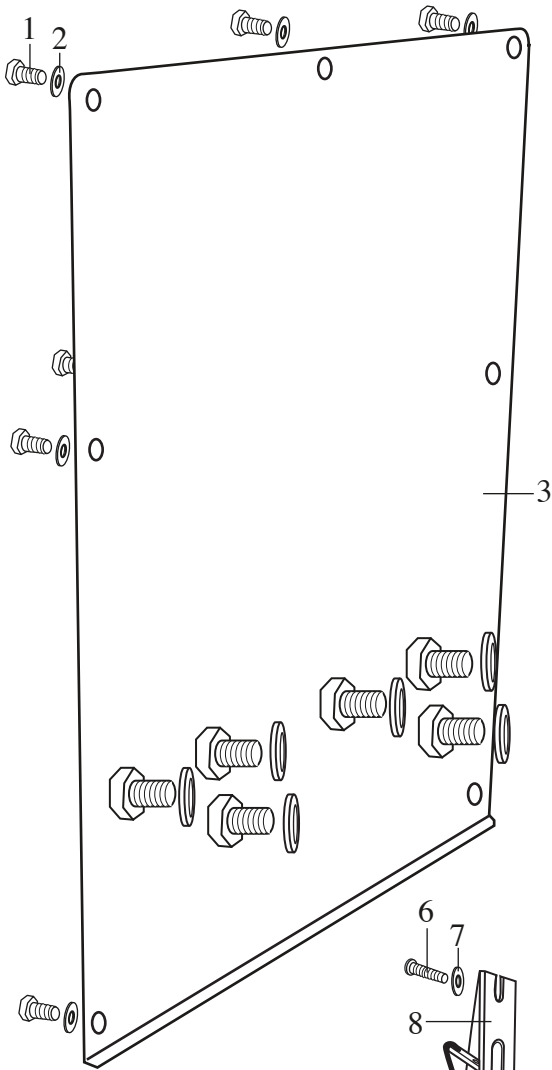

WARING COMMERCIAL[®] DMC201DCA Triple Head Drink Mixer

Front View of Current Knob

017440 /CAC20
Container (optional)

Illustration #	Part #	Description
1	029269	Screw 7 Req.'d
2	029271	Washer 7 Req.'d
3	029270	Rear Panel
4	029272	Screw 9 Req.'d
5	029273	Washer 9 Req.'d
6	029269	Screw 6 Req.'d
7	029283	Washer 6 Req.'d
8	030318 029274	Switch & Bracket Assy. 3 Req.'d (<i>current production</i>) Switch & Bracket Assy. 3 Req.'d (<i>older units</i>)
9	029275	Switch Return Spring 3 Req.'d
10	029269	Screw
11	029276	Washer
12	029277	Lead - blue 3 Req.'d
13	016567	Wire Nut 2 Req.'d
14	013731	Cable Tie 5 Req.'d
15	029278	Cord Set
16	029279	Strain Relief
17	503213	Frame Assy. /stand & front panel
18	030319 026720	Knob-screw on 3 Req.'d (<i>current production</i>) Knob-snap on 3 Req.'d (<i>older units</i>)
19	029281	Container Support Screw 3 Req.'d
20	029282	Container Support 3 Req.'d
21	029284	Foot 4 Req.'d
22	029286	Clamp 2 Req.'d
23	029287	Rivet 2 Req.'d
24	029288	Stabilizer
25	029289 029290 029291	Motor Head 3 Req.'d disk agitator /head comes with this part screw /head comes with this part
26	029292	Butterfly Agitator 3 Req.'d