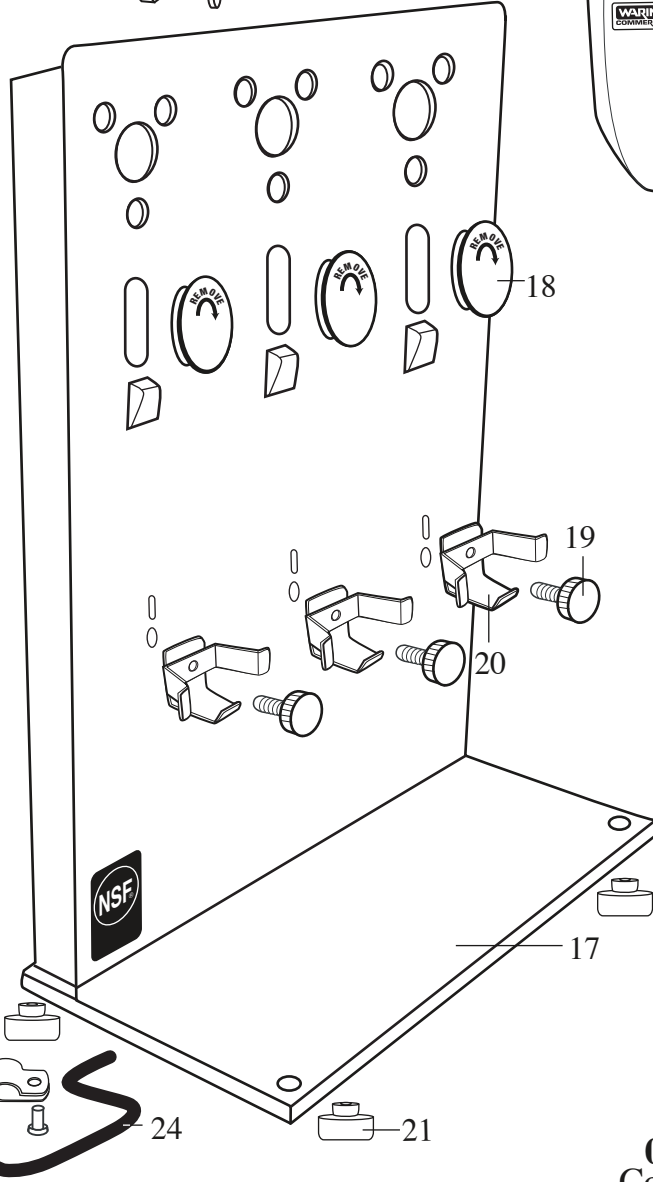

WARING COMMERCIAL[®] DMC201DCA Triple Head Drink Mixer

Front View of Current Knob

017440 /CAC20
Container (optional)

Illustration #	Part #	Description
1	029269	Screw 7 Req.'d
2	029271	Washer 7 Req.'d
3	029270	Rear Panel
4	029272	Screw 9 Req.'d
5	029273	Washer 9 Req.'d
6	029269	Screw 6 Req.'d
7	029283	Washer 6 Req.'d
8	030318 029274	Switch & Bracket Assy. 3 Req.'d (<i>current production</i>) Switch & Bracket Assy. 3 Req.'d (<i>older units</i>)
9	029275	Switch Return Spring 3 Req.'d
10	029269	Screw
11	029276	Washer
12	029277	Lead - blue 3 Req.'d
13	016567	Wire Nut 2 Req.'d
14	013731	Cable Tie 5 Req.'d
15	029278	Cord Set
16	029279	Strain Relief
17	503213	Frame Assy. /stand & front panel
18	030319 026720	Knob-screw on 3 Req.'d (<i>current production</i>) Knob-snap on 3 Req.'d (<i>older units</i>)
19	029281	Container Support Screw 3 Req.'d
20	029282	Container Support 3 Req.'d
21	029284	Foot 4 Req.'d
22	029286	Clamp 2 Req.'d
23	029287	Rivet 2 Req.'d
24	029288	Stabilizer
25	029289 029290 029291	Motor Head 3 Req.'d disk agitator /head comes with this part screw /head comes with this part
26	029292	Butterfly Agitator 3 Req.'d