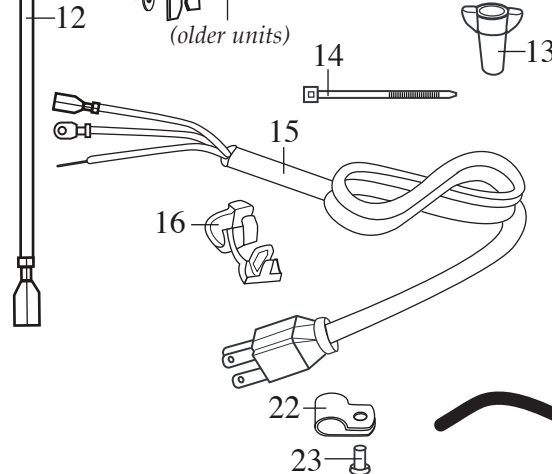

WARING COMMERCIAL[®] DMC201DCA Triple Head Drink Mixer

Front View of Current Knob

017440 /CAC20
Container (optional)

Illustration #	Part #	Description
1	029269	Screw 7 Req.'d
2	029271	Washer 7 Req.'d
3	029270	Rear Panel
4	029272	Screw 9 Req.'d
5	029273	Washer 9 Req.'d
6	029269	Screw 6 Req.'d
7	029283	Washer 6 Req.'d
8	030318 029274	Switch & Bracket Assy. 3 Req.'d (<i>current production</i>) Switch & Bracket Assy. 3 Req.'d (<i>older units</i>)
9	029275	Switch Return Spring 3 Req.'d
10	029269	Screw
11	029276	Washer
12	029277	Lead - blue 3 Req.'d
13	016567	Wire Nut 2 Req.'d
14	013731	Cable Tie 5 Req.'d
15	029278	Cord Set
16	029279	Strain Relief
17	503213	Frame Assy. /stand & front panel
18	030319 026720	Knob-screw on 3 Req.'d (<i>current production</i>) Knob-snap on 3 Req.'d (<i>older units</i>)
19	029281	Container Support Screw 3 Req.'d
20	029282	Container Support 3 Req.'d
21	029284	Foot 4 Req.'d
22	029286	Clamp 2 Req.'d
23	029287	Rivet 2 Req.'d
24	029288	Stabilizer
25	029289 029290 029291	Motor Head 3 Req.'d disk agitator /head comes with this part screw /head comes with this part
26	029292	Butterfly Agitator 3 Req.'d