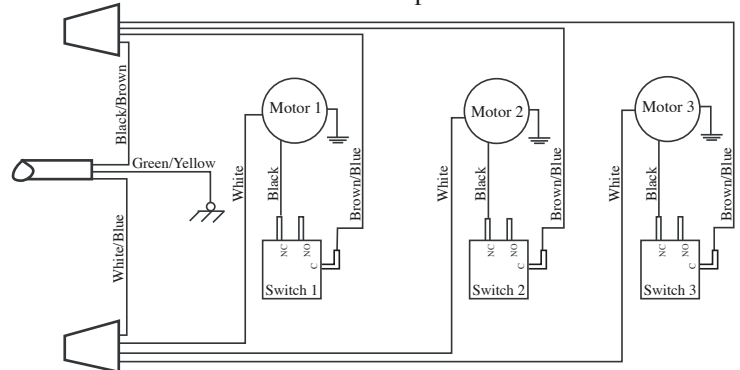

WARING COMMERCIAL[®] DMC201DCA Triple Head Drink Mixer

Front View of Current Knob

017440 /CAC20
Container (optional)

Illustration #	Part #	Description
1	029269	Screw 7 Req.'d
2	029271	Washer 7 Req.'d
3	029270	Rear Panel
4	029272	Screw 9 Req.'d
5	029273	Washer 9 Req.'d
6	029269	Screw 6 Req.'d
7	029283	Washer 6 Req.'d
8	030318 029274	Switch & Bracket Assy. 3 Req.'d (<i>current production</i>) Switch & Bracket Assy. 3 Req.'d (<i>older units</i>)
9	029275	Switch Return Spring 3 Req.'d
10	029269	Screw
11	029276	Washer
12	029277	Lead - blue 3 Req.'d
13	016567	Wire Nut 2 Req.'d
14	013731	Cable Tie 5 Req.'d
15	029278	Cord Set
16	029279	Strain Relief
17	503213	Frame Assy. /stand & front panel
18	030319 026720	Knob-screw on 3 Req.'d (<i>current production</i>) Knob-snap on 3 Req.'d (<i>older units</i>)
19	029281	Container Support Screw 3 Req.'d
20	029282	Container Support 3 Req.'d
21	029284	Foot 4 Req.'d
22	029286	Clamp 2 Req.'d
23	029287	Rivet 2 Req.'d
24	029288	Stabilizer
25	029289 029290 029291	Motor Head 3 Req.'d disk agitator /head comes with this part screw /head comes with this part
26	029292	Butterfly Agitator 3 Req.'d