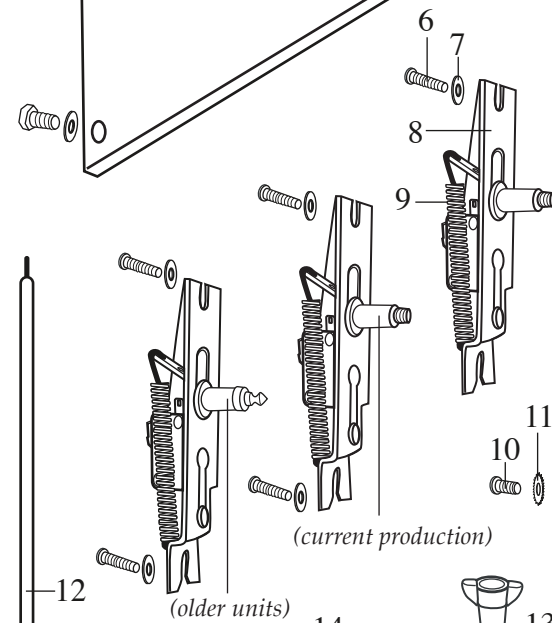

WARING COMMERCIAL[®] DMC201DCA Triple Head Drink Mixer

Front View of Current Knob

017440 /CAC20
Container (optional)

Illustration #	Part #	Description
1	029269	Screw 7 Req.'d
2	029271	Washer 7 Req.'d
3	029270	Rear Panel
4	029272	Screw 9 Req.'d
5	029273	Washer 9 Req.'d
6	029269	Screw 6 Req.'d
7	029283	Washer 6 Req.'d
8	030318 029274	Switch & Bracket Assy. 3 Req.'d (<i>current production</i>) Switch & Bracket Assy. 3 Req.'d (<i>older units</i>)
9	029275	Switch Return Spring 3 Req.'d
10	029269	Screw
11	029276	Washer
12	029277	Lead - blue 3 Req.'d
13	016567	Wire Nut 2 Req.'d
14	013731	Cable Tie 5 Req.'d
15	029278	Cord Set
16	029279	Strain Relief
17	503213	Frame Assy. /stand & front panel
18	030319 026720	Knob-screw on 3 Req.'d (<i>current production</i>) Knob-snap on 3 Req.'d (<i>older units</i>)
19	029281	Container Support Screw 3 Req.'d
20	029282	Container Support 3 Req.'d
21	029284	Foot 4 Req.'d
22	029286	Clamp 2 Req.'d
23	029287	Rivet 2 Req.'d
24	029288	Stabilizer
25	029289 029290 029291	Motor Head 3 Req.'d disk agitator /head comes with this part screw /head comes with this part
26	029292	Butterfly Agitator 3 Req.'d