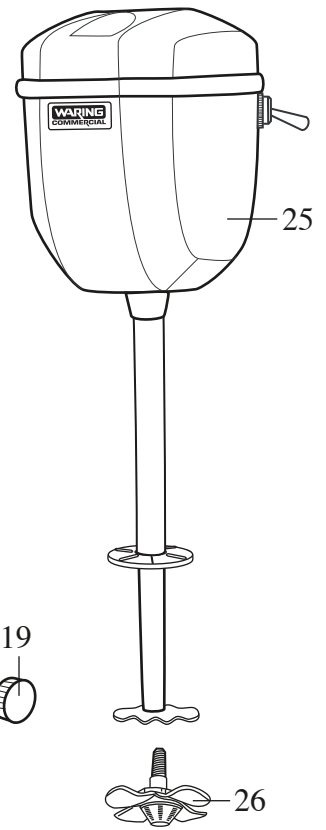

WARING COMMERCIAL[®] DMC201DCA Triple Head Drink Mixer

Front View of Current Knob

017440 /CAC20
Container (optional)

Illustration #	Part #	Description
1	029269	Screw 7 Req.'d
2	029271	Washer 7 Req.'d
3	029270	Rear Panel
4	029272	Screw 9 Req.'d
5	029273	Washer 9 Req.'d
6	029269	Screw 6 Req.'d
7	029283	Washer 6 Req.'d
8	030318 029274	Switch & Bracket Assy. 3 Req.'d (<i>current production</i>) Switch & Bracket Assy. 3 Req.'d (<i>older units</i>)
9	029275	Switch Return Spring 3 Req.'d
10	029269	Screw
11	029276	Washer
12	029277	Lead - blue 3 Req.'d
13	016567	Wire Nut 2 Req.'d
14	013731	Cable Tie 5 Req.'d
15	029278	Cord Set
16	029279	Strain Relief
17	503213	Frame Assy. /stand & front panel
18	030319 026720	Knob-screw on 3 Req.'d (<i>current production</i>) Knob-snap on 3 Req.'d (<i>older units</i>)
19	029281	Container Support Screw 3 Req.'d
20	029282	Container Support 3 Req.'d
21	029284	Foot 4 Req.'d
22	029286	Clamp 2 Req.'d
23	029287	Rivet 2 Req.'d
24	029288	Stabilizer
25	029289 029290 029291	Motor Head 3 Req.'d disk agitator /head comes with this part screw /head comes with this part
26	029292	Butterfly Agitator 3 Req.'d