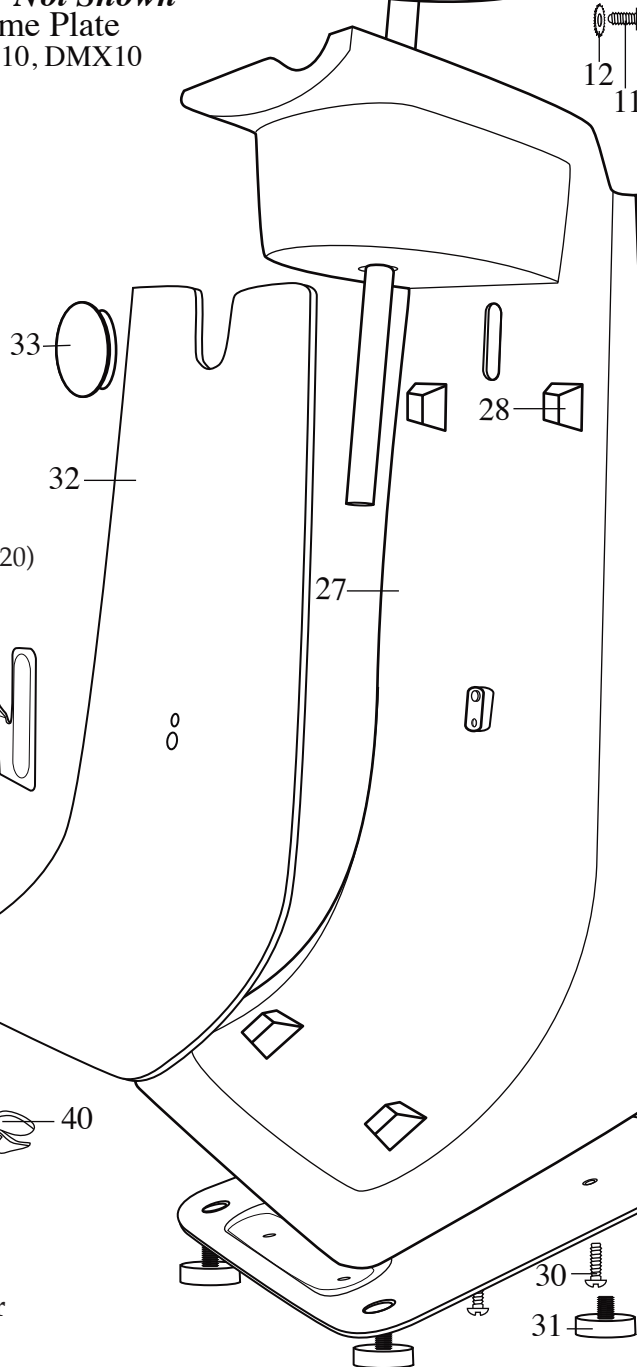

030556 Container (CAC20)
(optional)

032587
Solid Agitator
with Screw
(CAC09)

Unit Information		
	1 Amp.	
	Water Load	Milkshake Load
RPM's	High - 20,000	High - 15,000
	Low - 15,000	
	Butterfly Agitator - soft ice cream	
	Solid Agitator - hard ice cream	

Catalog #	Model #
DMC20	31DM43
DMX25	31DM37
DMC60	31DM28 (<i>Discontinued</i>)
DMC10	31DM36 (<i>Discontinued</i>)
DMX10	31DM52 (<i>Discontinued</i>)

Illustration #	Part #	Description
1	501480 500933	Top Housing Top Housing /DMC60
2	013662	Sems
3	018374 500784	Rocker Switch Switch /older DMX25
4	013661	Sems 2 Req.'d
5	013658	Sems 3 Req.'d
6	013604	Washer 6 Req.'d
7	011917	Spacer 3 Req.'d
8	013603	Vibration Dampener 6 Req.'d
9	025255 702120	Motor Motor /DMC60
10	013710	Baffle
11	013659	Sems
12	002943	Washer
13	503056 501353 502731 501172	Switch Assy. Switch Assy. (<i>older units</i>) Switch Assy. /DMX25 Switch Assy. /DMC60
13a	013612	Switch Return Spring
14	002943	Washer 4 Req.'d
15	013659	Sems 2 Req.'d
16	016118	Rear Cover Plate
17	013658	Sems
18	500671	Lead /green
19	500692	Lead /brown
20	013606	Snap Bushing
21	013731	Cable Tie 2 Req.'d
22	012409	Crimp Connector 2 Req.'d 3 Req.'d-DMX25, DMC10, DMX10
23	003565 500830	Cord Set Cord Set (<i>older units</i>)
24	013680	Strain Relief
25	002943	Washer
26	013659	Sems

Items Not Shown

- 502706 - Fuse Assy. /DMX25
- 019938 - Shaft Extension 1" longer /must use 013664 Screw Ill. #39
- 013600 - Pilot Light /DMC10, DMX10 - Obsolete
- 013824 - Timer Knob /DMC10, DMX10
- 013698 - Screw 2 Req.'d /timer knob DMC10, DMX10
- 500675 - Timer & Lead Assy. /DMC10, DMX10