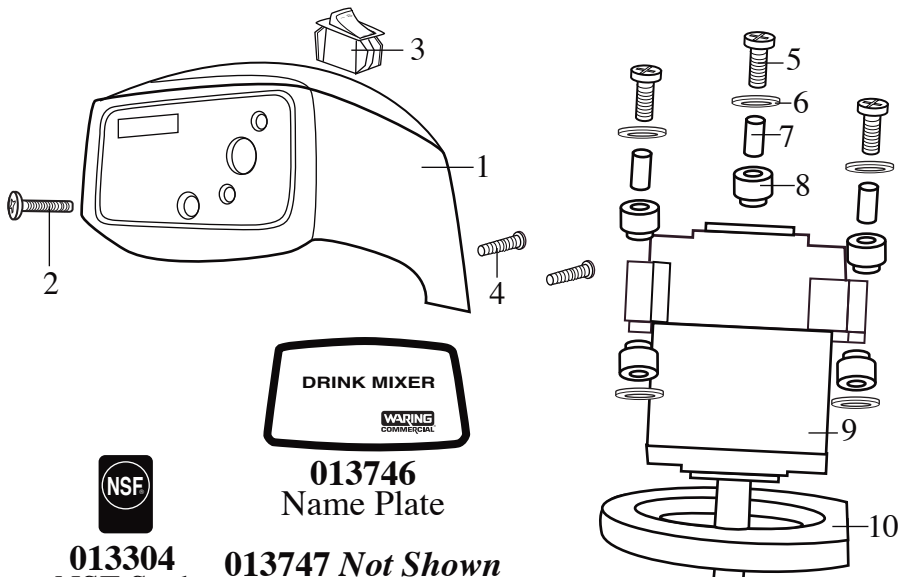

WARING COMMERCIAL®

DMC20
DMX25/DMC20 Canada

DMC60/Bar Mixer
(Discontinued)

DMC10/DMC 20 with Timer
(Discontinued)

DMC10X/DMC10 Canada
(Discontinued)

013746
Name Plate

013304
NSF Seal

013747 Not Shown
Name Plate
DMC10, DMX10

030556 Container (CAC20)
(optional)

032587
Solid Agitator
with Screw
(CAC09)

Unit Information		
	1 Amp.	
	Water Load	Milkshake Load
RPM's	High - 20,000	High - 15,000
	Low - 15,000	
	Butterfly Agitator - soft ice cream	
	Solid Agitator - hard ice cream	

Catalog #	Model #
DMC20	31DM43
DMX25	31DM37
DMC60	31DM28 (<i>Discontinued</i>)
DMC10	31DM36 (<i>Discontinued</i>)
DMX10	31DM52 (<i>Discontinued</i>)

Illustration #	Part #	Description
1	501480 500933	Top Housing Top Housing /DMC60
2	013662	Sems
3	018374 500784	Rocker Switch Switch /older DMX25
4	013661	Sems 2 Req.'d
5	013658	Sems 3 Req.'d
6	013604	Washer 6 Req.'d
7	011917	Spacer 3 Req.'d
8	013603	Vibration Dampener 6 Req.'d
9	025255 702120	Motor Motor /DMC60
10	013710	Baffle
11	013659	Sems
12	002943	Washer
13	503056 501353 502731 501172	Switch Assy. Switch Assy. (<i>older units</i>) Switch Assy. /DMX25 Switch Assy. /DMC60
13a	013612	Switch Return Spring
14	002943	Washer 4 Req.'d
15	013659	Sems 2 Req.'d
16	016118	Rear Cover Plate
17	013658	Sems
18	500671	Lead /green
19	500692	Lead /brown
20	013606	Snap Bushing
21	013731	Cable Tie 2 Req.'d
22	012409	Crimp Connector 2 Req.'d 3 Req.'d-DMX25, DMC10, DMX10
23	003565 500830	Cord Set Cord Set (<i>older units</i>)
24	013680	Strain Relief
25	002943	Washer
26	013659	Sems

Items Not Shown

- 502706 - Fuse Assy. /DMX25
- 019938 - Shaft Extension 1" longer /must use 013664 Screw Ill. #39
- 013600 - Pilot Light /DMC10, DMX10 - Obsolete
- 013824 - Timer Knob /DMC10, DMX10
- 013698 - Screw 2 Req.'d /timer knob DMC10, DMX10
- 500675 - Timer & Lead Assy. /DMC10, DMX10