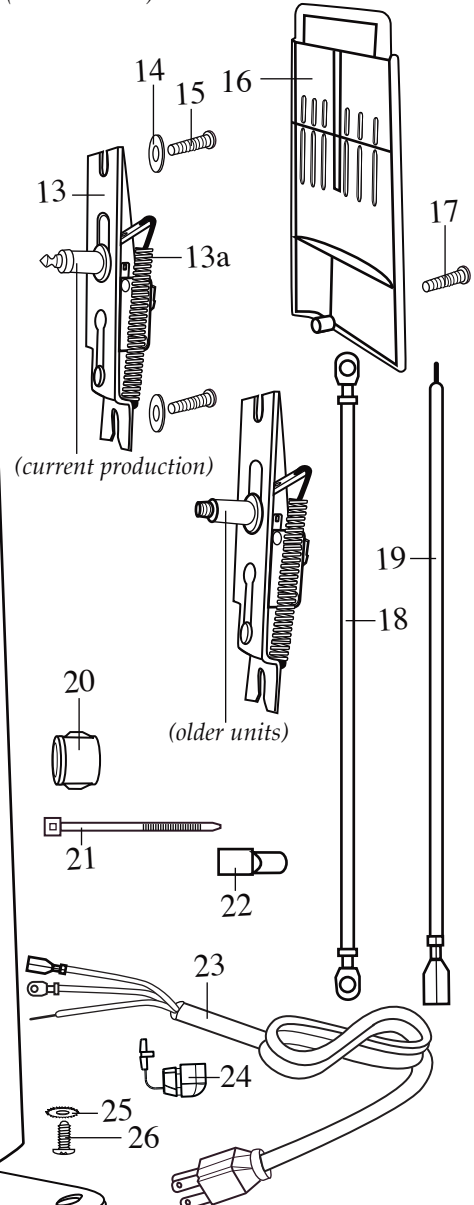

030556 Container (CAC20)
(optional)

032587
Solid Agitator
with Screw
(CAC09)

Unit Information		
	1 Amp.	
	Water Load	Milkshake Load
RPM's	High - 20,000	High - 15,000
	Low - 15,000	
	Butterfly Agitator - soft ice cream	
	Solid Agitator - hard ice cream	

Catalog #	Model #
DMC20	31DM43
DMX25	31DM37
DMC60	31DM28 (<i>Discontinued</i>)
DMC10	31DM36 (<i>Discontinued</i>)
DMX10	31DM52 (<i>Discontinued</i>)

Illustration #	Part #	Description
1	501480 500933	Top Housing Top Housing /DMC60
2	013662	Sems
3	018374 500784	Rocker Switch Switch /older DMX25
4	013661	Sems 2 Req.'d
5	013658	Sems 3 Req.'d
6	013604	Washer 6 Req.'d
7	011917	Spacer 3 Req.'d
8	013603	Vibration Dampener 6 Req.'d
9	025255 702120	Motor Motor /DMC60
10	013710	Baffle
11	013659	Sems
12	002943	Washer
13	503056 501353 502731 501172	Switch Assy. Switch Assy. (<i>older units</i>) Switch Assy. /DMX25 Switch Assy. /DMC60
13a	013612	Switch Return Spring
14	002943	Washer 4 Req.'d
15	013659	Sems 2 Req.'d
16	016118	Rear Cover Plate
17	013658	Sems
18	500671	Lead /green
19	500692	Lead /brown
20	013606	Snap Bushing
21	013731	Cable Tie 2 Req.'d
22	012409	Crimp Connector 2 Req.'d 3 Req.'d-DMX25, DMC10, DMX10
23	003565 500830	Cord Set Cord Set (<i>older units</i>)
24	013680	Strain Relief
25	002943	Washer
26	013659	Sems

Items Not Shown

- 502706 - Fuse Assy. /DMX25
- 019938 - Shaft Extension 1" longer /must use 013664 Screw Ill. #39
- 013600 - Pilot Light /DMC10, DMX10 - Obsolete
- 013824 - Timer Knob /DMC10, DMX10
- 013698 - Screw 2 Req.'d /timer knob DMC10, DMX10
- 500675 - Timer & Lead Assy. /DMC10, DMX10