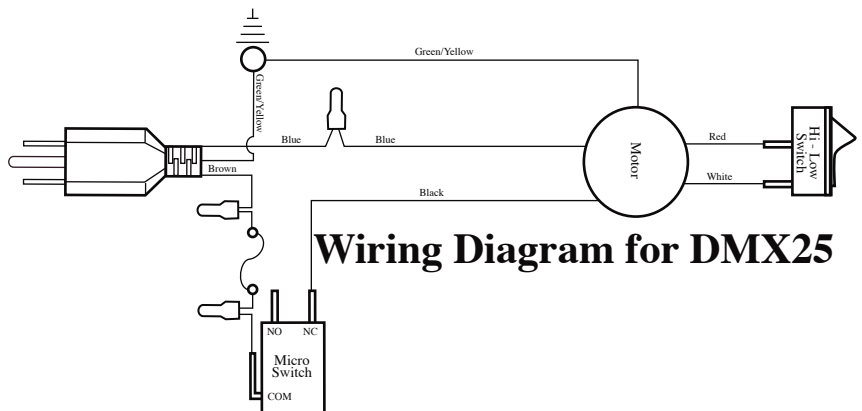

Wiring Diagram for DMX25