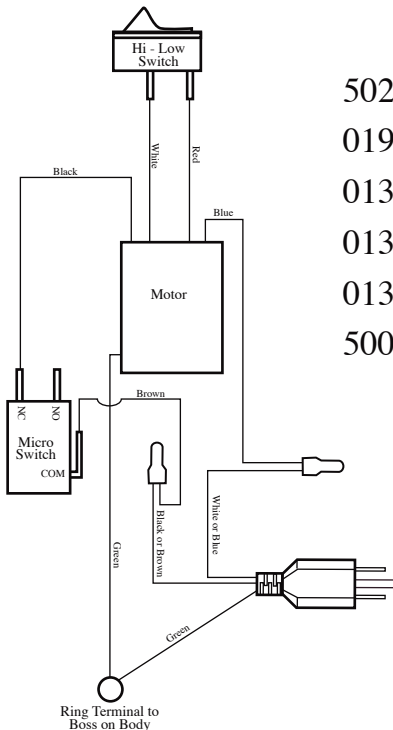

Catalog #	Model #
DMC20	31DM43
DMX25	31DM37
DMC60	31DM28 (<i>Discontinued</i>)
DMC10	31DM36 (<i>Discontinued</i>)
DMX10	31DM52 (<i>Discontinued</i>)

Illustration #	Part #	Description
1	501480 500933	Top Housing Top Housing /DMC60
2	013662	Sems
3	018374 500784	Rocker Switch Switch /older DMX25
4	013661	Sems 2 Req.'d
5	013658	Sems 3 Req.'d
6	013604	Washer 6 Req.'d
7	011917	Spacer 3 Req.'d
8	013603	Vibration Dampener 6 Req.'d
9	025255 702120	Motor Motor /DMC60
10	013710	Baffle
11	013659	Sems
12	002943	Washer
13	503056 501353 502731 501172	Switch Assy. Switch Assy. (<i>older units</i>) Switch Assy. /DMX25 Switch Assy. /DMC60
13a	013612	Switch Return Spring
14	002943	Washer 4 Req.'d
15	013659	Sems 2 Req.'d
16	016118	Rear Cover Plate
17	013658	Sems
18	500671	Lead /green
19	500692	Lead /brown
20	013606	Snap Bushing
21	013731	Cable Tie 2 Req.'d
22	012409	Crimp Connector 2 Req.'d 3 Req.'d-DMX25, DMC10, DMX10
23	003565 500830	Cord Set Cord Set (<i>older units</i>)
24	013680	Strain Relief
25	002943	Washer
26	013659	Sems

Catalog #	Model #
DMC20	31DM43
DMX25	31DM37
DMC60	31DM28 (Discontinued)
DMC10	31DM36 (Discontinued)
DMX10	31DM52 (Discontinued)

Illustration #	Part #	Description
27	016117	Body /coated
28	016979	Bumper 4 Req.'d
29	500679	Bottom Plate Assy.
30	013660	Sems 2 Req.'d
31	017576	Mounting Foot 4 Req.'d
32	017861 014900	Front Panel Front Panel /DMC60
33	026720 501355 014982	Actuator Knob /snap on Actuator Knob (older units) Actuator /DMC60
34	013646	Container Support
35	013918	Container Support Screw
36	013630	Shaft Collar
37	013654	Splash Guard Disc
38	016599	Disk Agitator
39	016384	Screw
40	500669	Butterfly Agitator

Items Not Shown

- 502706 - Fuse Assy. /DMX25
- 019938 - Shaft Extension 1" longer /must use 013664 Screw Ill. #39
- 013600 - Pilot Light /DMC10, DMX10 - Obsolete
- 013824 - Timer Knob /DMC10, DMX10
- 013698 - Screw 2 Req.'d /timer knob DMC10, DMX10
- 500675 - Timer & Lead Assy. /DMC10, DMX10