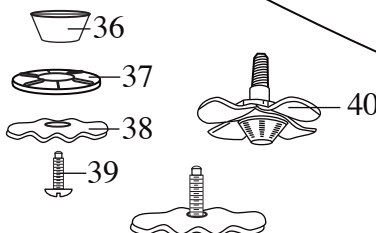

030556 Container (CAC20)
(optional)

032587
Solid Agitator
with Screw
(CAC09)

Unit Information		
	1 Amp.	
	Water Load	Milkshake Load
RPM's	High - 20,000	High - 15,000
	Low - 15,000	
	Butterfly Agitator - soft ice cream	
	Solid Agitator - hard ice cream	

Catalog #	Model #
DMC20	31DM43
DMX25	31DM37
DMC60	31DM28 (<i>Discontinued</i>)
DMC10	31DM36 (<i>Discontinued</i>)
DMX10	31DM52 (<i>Discontinued</i>)

Illustration #	Part #	Description
1	501480 500933	Top Housing Top Housing /DMC60
2	013662	Sems
3	018374 500784	Rocker Switch Switch /older DMX25
4	013661	Sems 2 Req.'d
5	013658	Sems 3 Req.'d
6	013604	Washer 6 Req.'d
7	011917	Spacer 3 Req.'d
8	013603	Vibration Dampener 6 Req.'d
9	025255 702120	Motor Motor /DMC60
10	013710	Baffle
11	013659	Sems
12	002943	Washer
13	503056 501353 502731 501172	Switch Assy. Switch Assy. (<i>older units</i>) Switch Assy. /DMX25 Switch Assy. /DMC60
13a	013612	Switch Return Spring
14	002943	Washer 4 Req.'d
15	013659	Sems 2 Req.'d
16	016118	Rear Cover Plate
17	013658	Sems
18	500671	Lead /green
19	500692	Lead /brown
20	013606	Snap Bushing
21	013731	Cable Tie 2 Req.'d
22	012409	Crimp Connector 2 Req.'d 3 Req.'d-DMX25, DMC10, DMX10
23	003565 500830	Cord Set Cord Set (<i>older units</i>)
24	013680	Strain Relief
25	002943	Washer
26	013659	Sems

Items Not Shown

- 502706 - Fuse Assy. /DMX25
- 019938 - Shaft Extension 1" longer /must use 013664 Screw Ill. #39
- 013600 - Pilot Light /DMC10, DMX10 - Obsolete
- 013824 - Timer Knob /DMC10, DMX10
- 013698 - Screw 2 Req.'d /timer knob DMC10, DMX10
- 500675 - Timer & Lead Assy. /DMC10, DMX10