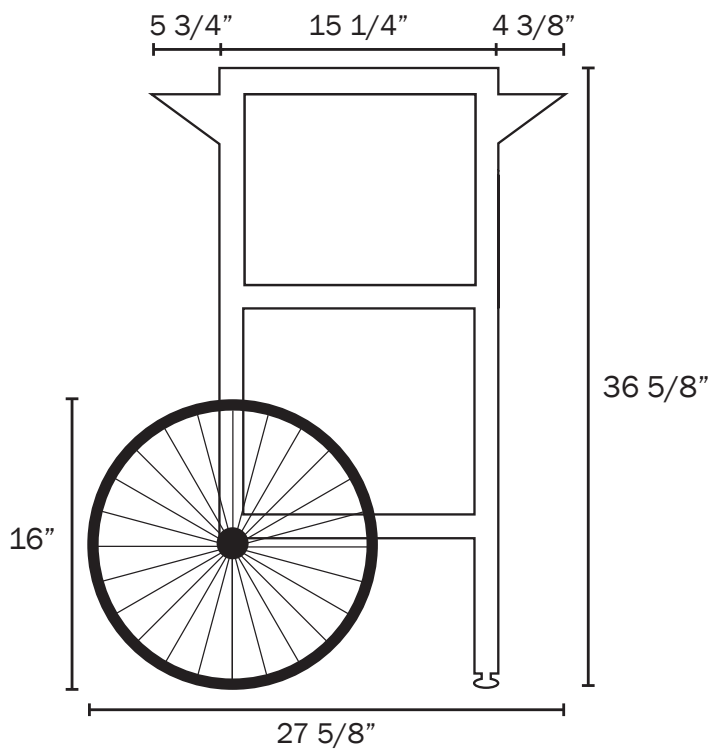

Item #382PM4CART

POPCORN CART FOR 4 OZ. POPPER

Features

- Side shelf and easy access rear door
- Durable welded legs with adjustable feet
- Wheels and large handle make transportation easy

Dimensions

Unit Dimensions	27 5/8" L x 17 1/2" D x 36 5/8" H
Rear Wheels	16"

Front View

Side View