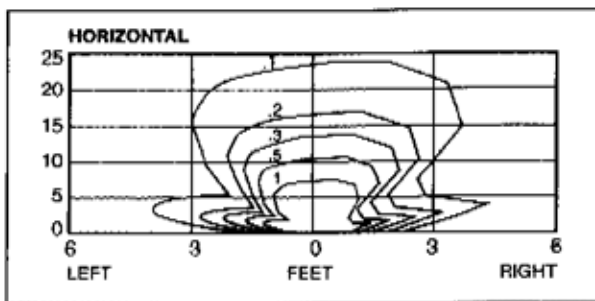

Warranty

1 Year

Ordering Information

RH-1

RH-2

RH-1-WP

RH-2-WP

Series	Voltage Input	Description	Base Dimensions
RH1-6V5 (white)	6 Volt	1-Head, 6 Volt, 5.4 Watts, Thermoplastic	4-1/4" x 6"
RH2-6V5 (white)	6 Volt	2-Heads, 6 Volt, 2 x 5.4 Watts Thermoplastic	4-1/4" x 6"
RH1-6V5-WP (gray)	6 Volt	1-Head, 6 Volt, 5.4 Watts, Weatherproof, Cast Aluminum	4-1/2"
RH2-6V5-WP (gray)	6 Volt	2-Heads, 6 Volt, 2 x 5.4 Watts, Weatherproof, Cast Aluminum	4-1/2"
RH1-WP6V7-WP (gray)	6 Volt	1-Head, 6 Volt, 7.2 Watts, Weatherproof, Cast Aluminum	4-1/2"
RH2-WP6V7-WP (gray)	6 Volt	2-Heads, 6 Volt, 2 x 7.2 Watts, Weatherproof, Cast Aluminum	4-1/2"