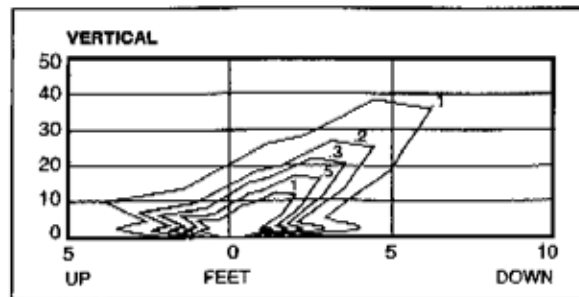

Warranty

1 Year

Ordering Information

RH-1

RH-2

RH-1-WP

RH-2-WP

Series	Voltage Input	Description	Base Dimensions
RH1-6V5 (white)	6 Volt	1-Head, 6 Volt, 5.4 Watts, Thermoplastic	4-1/4" x 6"
RH2-6V5 (white)	6 Volt	2-Heads, 6 Volt, 2 x 5.4 Watts Thermoplastic	4-1/4" x 6"
RH1-6V5-WP (gray)	6 Volt	1-Head, 6 Volt, 5.4 Watts, Weatherproof, Cast Aluminum	4-1/2"
RH2-6V5-WP (gray)	6 Volt	2-Heads, 6 Volt, 2 x 5.4 Watts, Weatherproof, Cast Aluminum	4-1/2"
RH1-WP6V7-WP (gray)	6 Volt	1-Head, 6 Volt, 7.2 Watts, Weatherproof, Cast Aluminum	4-1/2"
RH2-WP6V7-WP (gray)	6 Volt	2-Heads, 6 Volt, 2 x 7.2 Watts, Weatherproof, Cast Aluminum	4-1/2"