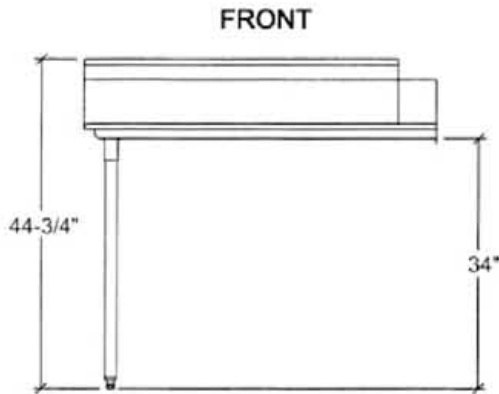

**STANDARD CLEAN  
DISHTABLE (STRAIGHT)**

**FEATURES:**

**TOP** is constructed of 16 gauge 304 stainless steel.

**BACKSPLASH:** 10" tall, from the deck, with a 2" return at 45° and 3/4" clip-up to the wall.

**LEGS** are 1-5/8" diameter galvanized steel with stainless steel leg sockets and 1" adjustable plastic feet.

**STANDARD SIZES (in.)**

MODELS	LENGTH	WIDTH	HEIGHT
CDT-24	24	30	44-3/4
CDT-36	36		
CDT-48	48		
CDT-60	60		
CDT-72	72		
CDT-84	84		
CDT-96	96		

**SPECIFICATIONS**

DATE: \_\_\_\_\_ MODEL NO: \_\_\_\_\_

PROJECT: \_\_\_\_\_

STANDARD CLEAN  
DISHTABLE (STRAIGHT)

CDT-LEFT SHOWN

**DIMENSIONS (in.)**

MODELS	LENGTH	WIDTH	APPROX. WT. (LBS.)
CDT-24	24	30	40
CDT-36	36		50
CDT-48	48		65
CDT-60	60		75
CDT-72	72		85
CDT-84	84		105
CDT-96	96		115