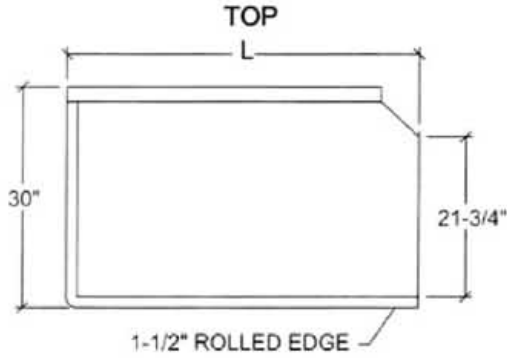

**STANDARD CLEAN  
DISHTABLE (STRAIGHT)**

**FEATURES:**

**TOP** is constructed of 16 gauge 304 stainless steel.

**BACKSPLASH:** 10" tall, from the deck, with a 2" return at 45° and 3/4" clip-up to the wall.

**LEGS** are 1-5/8" diameter galvanized steel with stainless steel leg sockets and 1" adjustable plastic feet.

**STANDARD SIZES (in.)**

MODELS	LENGTH	WIDTH	HEIGHT
CDT-24	24	30	44-3/4
CDT-36	36		
CDT-48	48		
CDT-60	60		
CDT-72	72		
CDT-84	84		
CDT-96	96		

**SPECIFICATIONS**

DATE: \_\_\_\_\_ MODEL NO: \_\_\_\_\_

PROJECT: \_\_\_\_\_

STANDARD CLEAN  
DISHTABLE (STRAIGHT)

CDT-LEFT SHOWN

**DIMENSIONS (in.)**

MODELS	LENGTH	WIDTH	APPROX. WT. (LBS.)
CDT-24	24	30	40
CDT-36	36		50
CDT-48	48		65
CDT-60	60		75
CDT-72	72		85
CDT-84	84		105
CDT-96	96		115