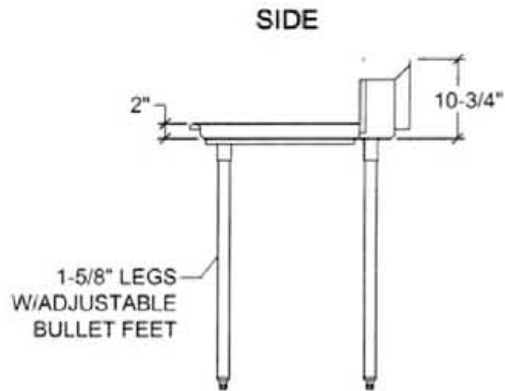

**STANDARD CLEAN  
DISHTABLE (STRAIGHT)**

**FEATURES:**

**TOP** is constructed of 16 gauge 304 stainless steel.

**BACKSPLASH:** 10" tall, from the deck, with a 2" return at 45° and 3/4" clip-up to the wall.

**LEGS** are 1-5/8" diameter galvanized steel with stainless steel leg sockets and 1" adjustable plastic feet.

**STANDARD SIZES (in.)**

MODELS	LENGTH	WIDTH	HEIGHT
CDT-24	24	30	44-3/4
CDT-36	36		
CDT-48	48		
CDT-60	60		
CDT-72	72		
CDT-84	84		
CDT-96	96		

**SPECIFICATIONS**

DATE: \_\_\_\_\_ MODEL NO: \_\_\_\_\_

PROJECT: \_\_\_\_\_

STANDARD CLEAN  
DISHTABLE (STRAIGHT)

CDT-LEFT SHOWN

**DIMENSIONS (in.)**

MODELS	LENGTH	WIDTH	APPROX. WT. (LBS.)
CDT-24	24	30	40
CDT-36	36		50
CDT-48	48		65
CDT-60	60		75
CDT-72	72		85
CDT-84	84		105
CDT-96	96		115