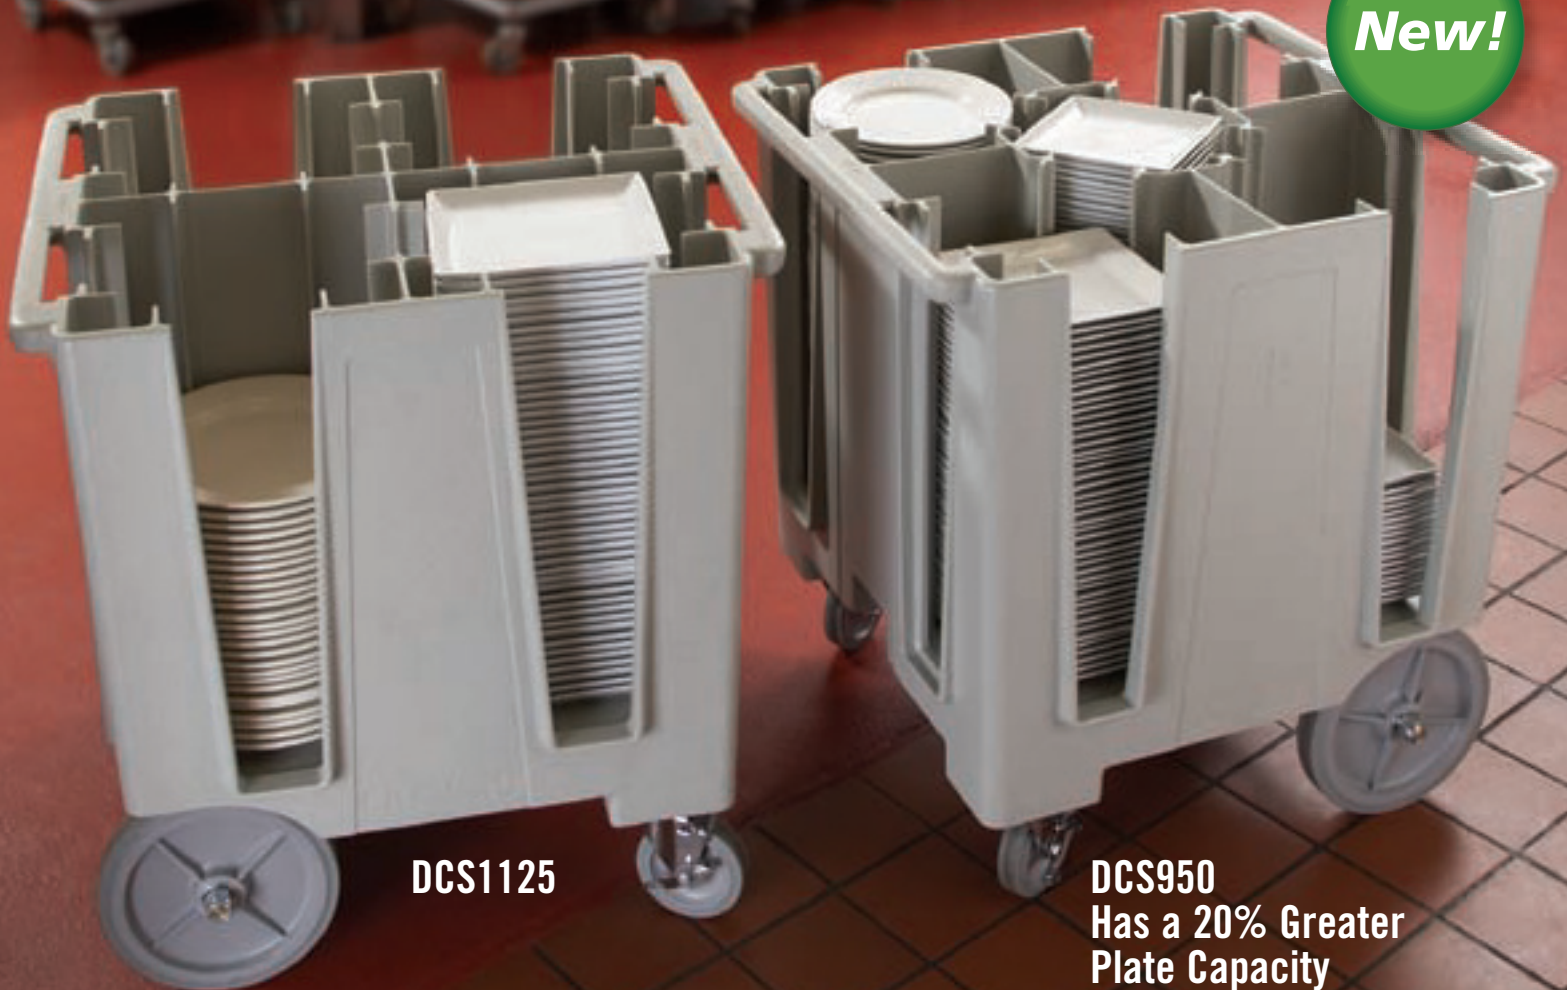

# Expanded Versatility and Increased Capacity

New!

DCS1125

DCS950  
Has a 20% Greater  
Plate Capacity

## DCS950

- Holds 9½" (24,1 cm) Round Plates and 8" (20,5 cm) Square Plates.
- Five Column Design has a 20% greater plate capacity than most comparable 9½" (24,1 cm) dish caddies.

## DCS1125

- Holds 11¼" (28,6 cm) Round Plates and 9½" (24,1 cm) Square Plates.
- Four Column Design protects and secures valuable dinnerware.

**CAMBRO**  
TRUSTED FOR GENERATIONS™

# Hold Your Dinnerware: Round or Square

Versa® Dish Caddies offer secure, high-capacity storage to protect both square and round plates.

- **DCS950** holds 5 columns of 45-60 round plates up to 9½" (24,1 cm) or 4 to 5 columns of square plates up to 8" (20,5 cm).
- **DCS1125** holds 4 columns of 45-60 round plates up to 11¼" (28,6 cm) or square plates up to 9½" (24,1 cm).
- Durable, polyethylene exterior will not rust, crack, dent or chip.
- Poker chip style offers greater access for easy plate removal.
- A ¾" (2 cm) plated steel rear axle allows for 500 lbs. (227 KG) load capacity.
- Molded-in handles on both ends for easy transporting.
- Five-inch (12,7 cm) front swivel casters with brake and 10" (25,4 cm) non-marking rear wheels ease maneuvering.
- No assembly required.