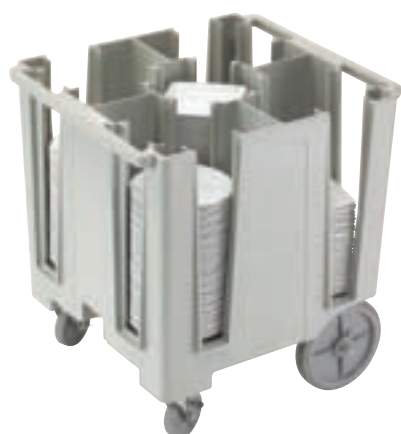

DCS950 Holds