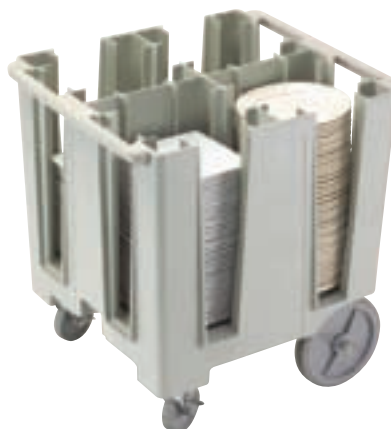

# Hold Your Dinnerware: Round or Square

Versa® Dish Caddies offer secure, high-capacity storage to protect both square and round plates.

- **DCS950** holds 5 columns of 45-60 round plates up to 9½" (24,1 cm) or 4 to 5 columns of square plates up to 8" (20,5 cm).
- **DCS1125** holds 4 columns of 45-60 round plates up to 11¼" (28,6 cm) or square plates up to 9½" (24,1 cm).
- Durable, polyethylene exterior will not rust, crack, dent or chip.
- Poker chip style offers greater access for easy plate removal.
- A ¾" (2 cm) plated steel rear axle allows for 500 lbs. (227 KG) load capacity.
- Molded-in handles on both ends for easy transporting.
- Five-inch (12,7 cm) front swivel casters with brake and 10" (25,4 cm) non-marking rear wheels ease maneuvering.
- No assembly required.

Vinyl cover included for sanitary storage (not NSF listed).

**DCS950 Holds**

9½" (24,1 cm)

8" (20,5 cm)

**DCS1125 Holds**

11¼" (28,6 cm)

9½" (24,1 cm)

CODE	DESCRIPTION	PLATE SIZE RANGE	COLUMNS PER CADDY	DIMENSIONS L x W x H	CASE LBS. (CUBE) CASE KG (CUBE M³)
DCS950	Versa Dish Caddy	Rounds: 8¾" to 9½" (21,3 - 24,1 cm) or Squares: 7½" to 8" (18,4 - 20,5 cm)	5 (45-60 plates per 21" 53,3 cm column)	30½" x 27" x 31¼" 78 x 69 x 81 cm	89,5 (16,64) 40,68 (0,47)
DCS1125	Versa Dish Caddy	Rounds: 9¾" to 11¼" (24,4 - 28,6 cm) or Squares: 8¾" to 9½" (21,3 - 24,1 cm)	4 (45-60 plates per 21" 53,3 cm column)	30½" x 27" x 31¼" 78 x 69 x 81 cm	89 (16,64) 40,45 (0,47)

**Case Pack:** 1 For suggested plate configurations, please visit [www.cambro.com](http://www.cambro.com).

**Colors:**

Black (110)

Slate Blue (401)

Dark Brown (131)

Speckled Gray (480)

For more information about Cambro products, contact your Distributor, Cambro Sales Representative or the Cambro Customer Service Department.