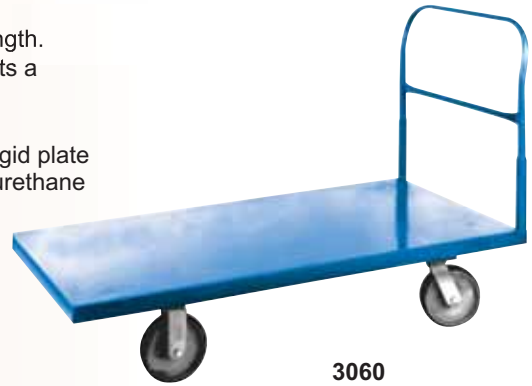

Utility Carts

Heavy Duty & Standard Duty

Equipment Guide

✓ BEST

✓ HEAVY DUTY USE

- All welded steel construction for maximum strength.
- A reinforced welded steel undercarriage supports a 2,000 lb load on the heavy duty model
- The welded gusset handle insures durability.
- Maneuvers easily on two 8" swivel and two 8" rigid plate casters. Model 3060/PU has a heavy duty polyurethane wheel.
- Standard color is Blue, other colors available upon request.

3060

Reinforced Welded Undercarriage

Model Number	Order#	Overall Dimensions						Capacity		Approx. Ship Wt	
		Width		Length		Height		(lb)	(kg)	(lb)	(kg)
		(in)	(mm)	(in)	(mm)	(in)	(mm)				
Standard Duty											
2448	117129	24	610	55 ¹ / ₈	1,270	40	1,016	2,000	907	99	45
3060	117268	30	762	67 ¹ / ₈	1,705					139	63
Heavy Duty											
3060PU	117348	30	762	67 ¹ / ₈	1,705	40	1,016	2,000	907	146	66
Caster Information											
7411	123300	H.D. Rigid Plate Caster with 8" Mold-on Rubber Wheel								—	
7316	123027	H.D. Swivel Plate Caster with 8" Mold-on Rubber								—	
712	128750	8" mold-on Rubber Wheel								—	

Options:

Freight Class: 100

Specify options by adding suffix to Model Numbers listed above.

- BP-2 (180902) .Bumpers (2)
- BP-4Bumpers (4)

Nesting Carts, Steel

Equipment Guide

✓ BEST

✓ HEAVY DUTY USE

- All welded steel construction for maximum strength.
- Sturdy, rust resistant, zinc electroplated, steel deck and frame offers greater load capacity.
- Carts nest easily to conserve valuable floor space.
- Convenient wire mesh utility basket is ideal for small items.
- Maneuvers easily on 6" polyurethane casters.
- wheel.