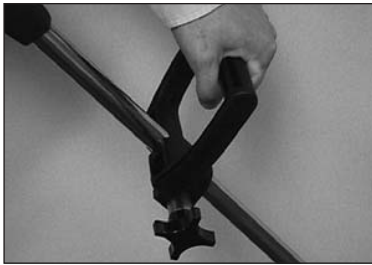

Mini-Edger Features & Benefits