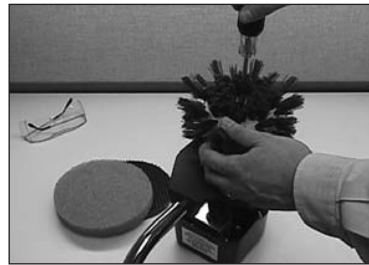

The sturdy Comfort Grip handle can be rotated and secured to allow the user to operate the Mini-Edger at the right angle needed to clean hard-to-reach areas.

Changing accessories to suit your cleaning applications is simple. Just remove a screw to change out brushes or the pad driver.