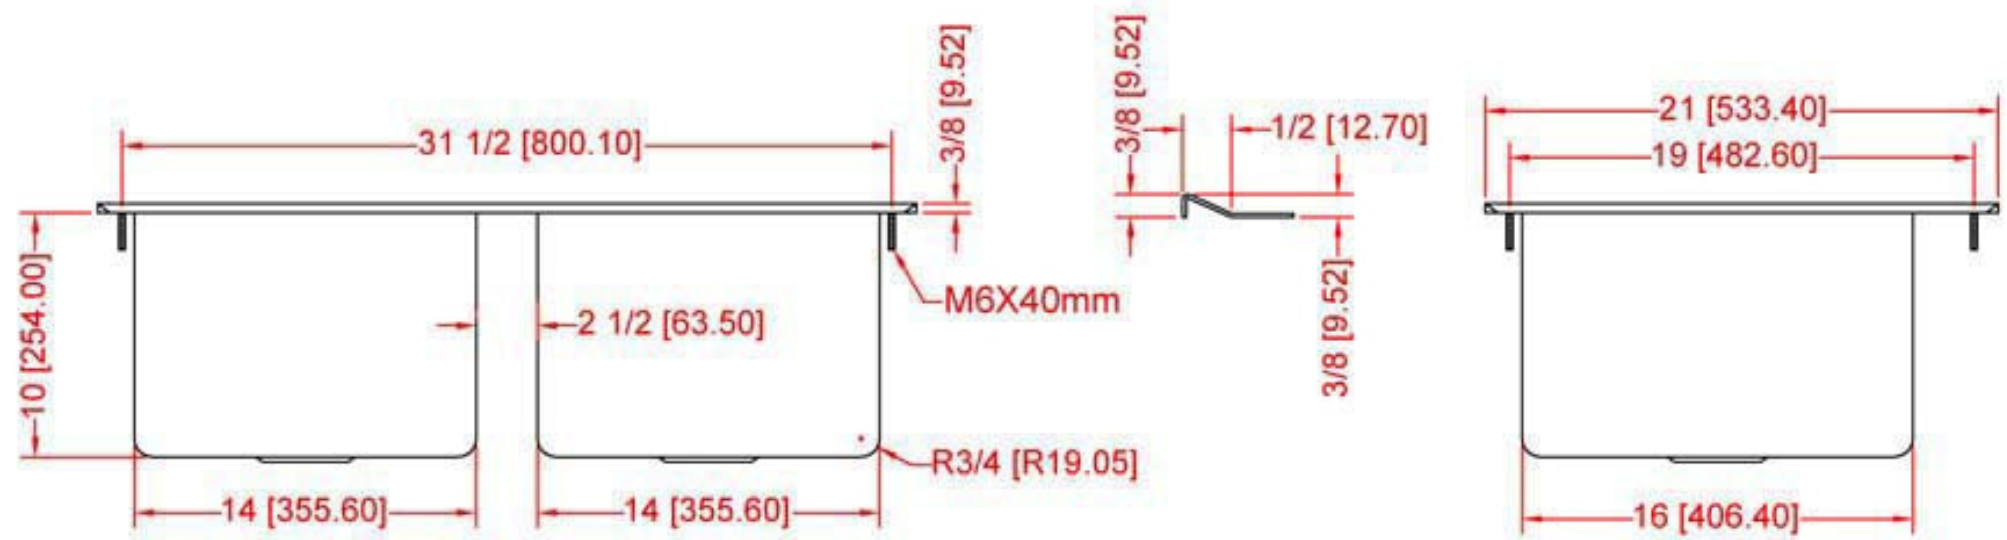

Drop In Sink  
16GA.304S/S top  
18GA.304S/S(6% nickel) bowl  
Two welded compartment (14"X16"X10")  
Mounting Brackets, FD-4-8  
and 3.5" drain basket included  
Overall size: 21"X33-1/2"X10"  
Carton box packing

600DI21410