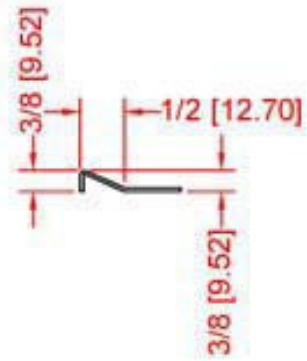

Drop In Sink
16GA.304S/S top
18GA.304S/S(6% nickel) bowl
One welded compartment (28"X20"X12")
Mounting Brackets, FD-4-12
and 3.5" drain basket included
Overall size :25"X31"X12"
Carton box packing

600DI12812