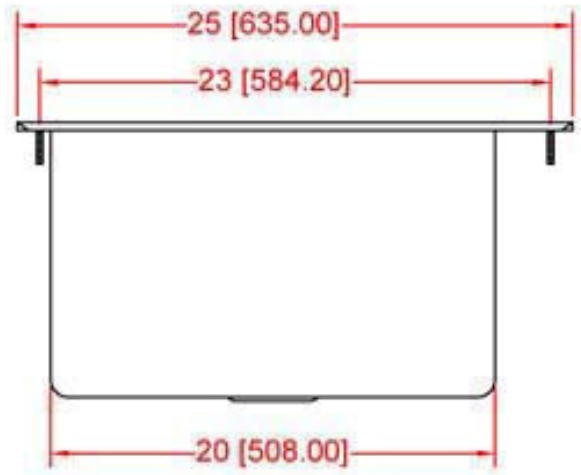

Drop In Sink
16GA.304S/S top
18GA.304S/S(6% nickel) bowl
One welded compartment (28"X20"X12")
Mounting Brackets, FD-4-12
and 3.5" drain basket included
Overall size :25"X31"X12"
Carton box packing

600DI12812