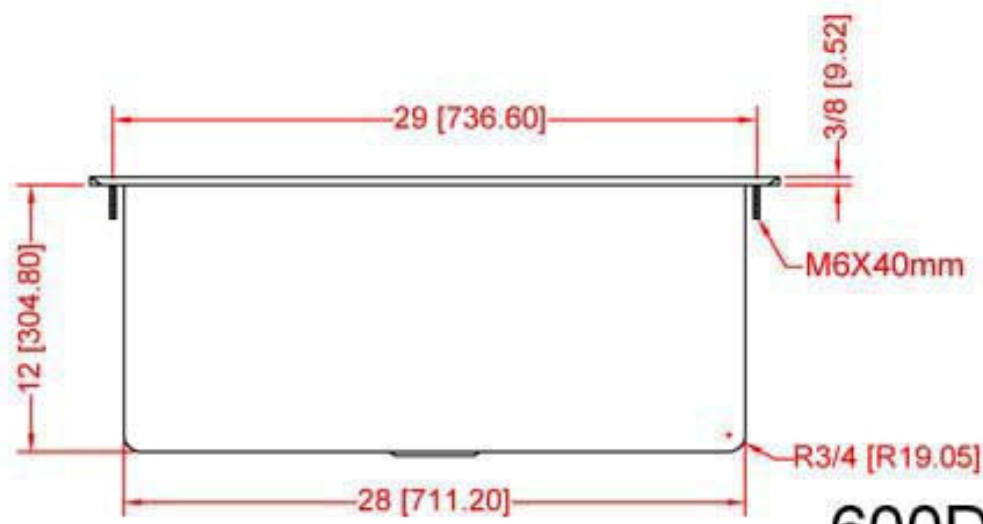

Drop In Sink
16GA.304S/S top
18GA.304S/S(6% nickel) bowl
One welded compartment (28"X20"X12")
Mounting Brackets, FD-4-12
and 3.5" drain basket included
Overall size :25"X31"X12"
Carton box packing

600DI12812