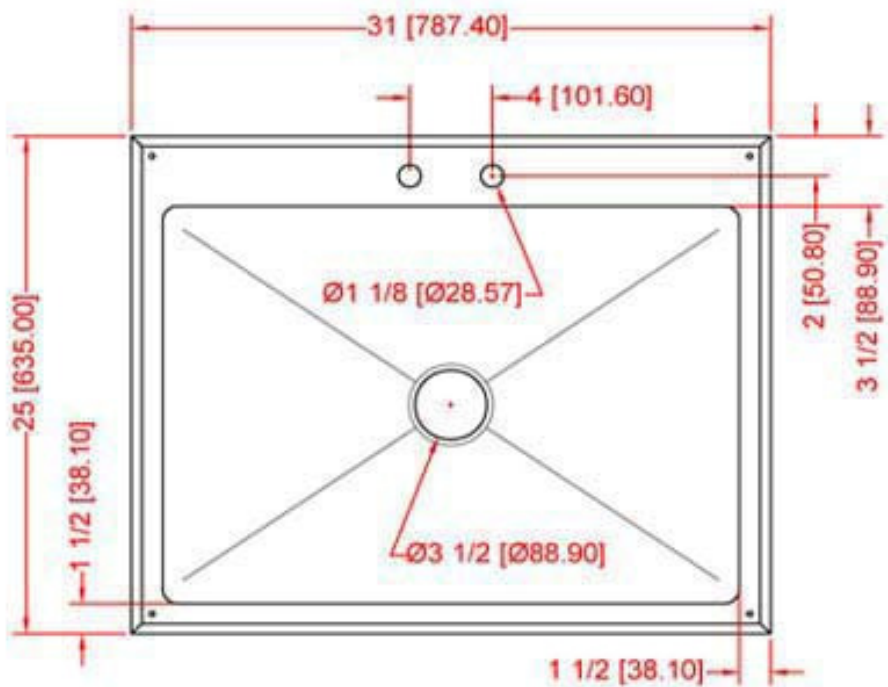

Drop In Sink
16GA.304S/S top
18GA.304S/S(6% nickel) bowl
One welded compartment (28"X20"X12")
Mounting Brackets, FD-4-12
and 3.5" drain basket included
Overall size :25"X31"X12"
Carton box packing

600DI12812