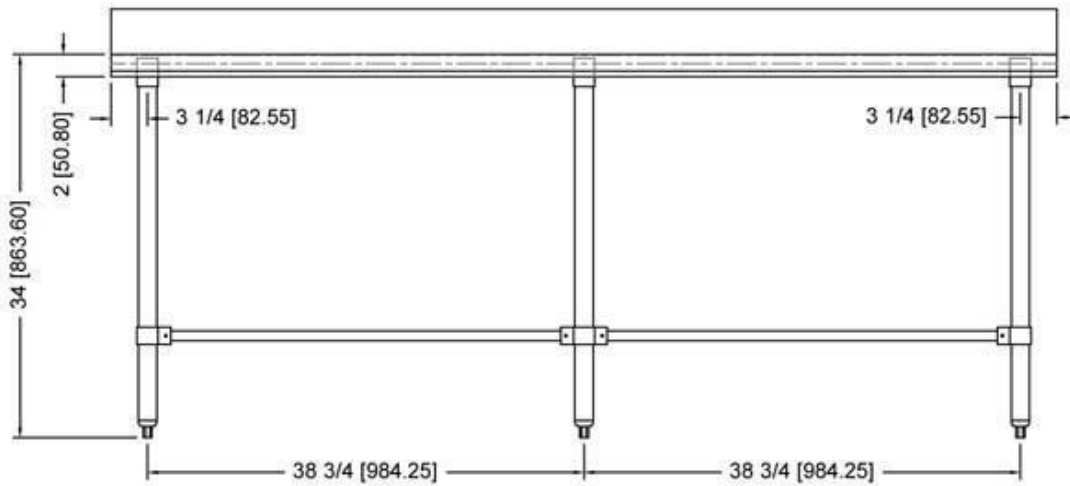

Open base worktable 30"X84"
 16GA.304S/S flat top shelf
 with 4" backsplash with 1" return
 18GA.430S/S stainless steel hat channel
 Stainless steel socket on hat channel
 Stainless steel leg and bullet feet
 "U" shape stainless steel leg bracing
 with aluminum socket
 Carton packing

600WT30X84BS