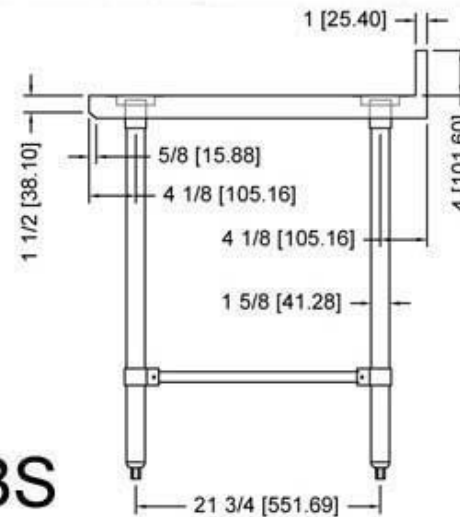

Open base worktable 30"X84"
 16GA.304S/S flat top shelf
 with 4" backsplash with 1" return
 18GA.430S/S stainless steel hat channel
 Stainless steel socket on hat channel
 Stainless steel leg and bullet feet
 "U" shape stainless steel leg bracing
 with aluminum socket
 Carton packing

600WT30X84BS