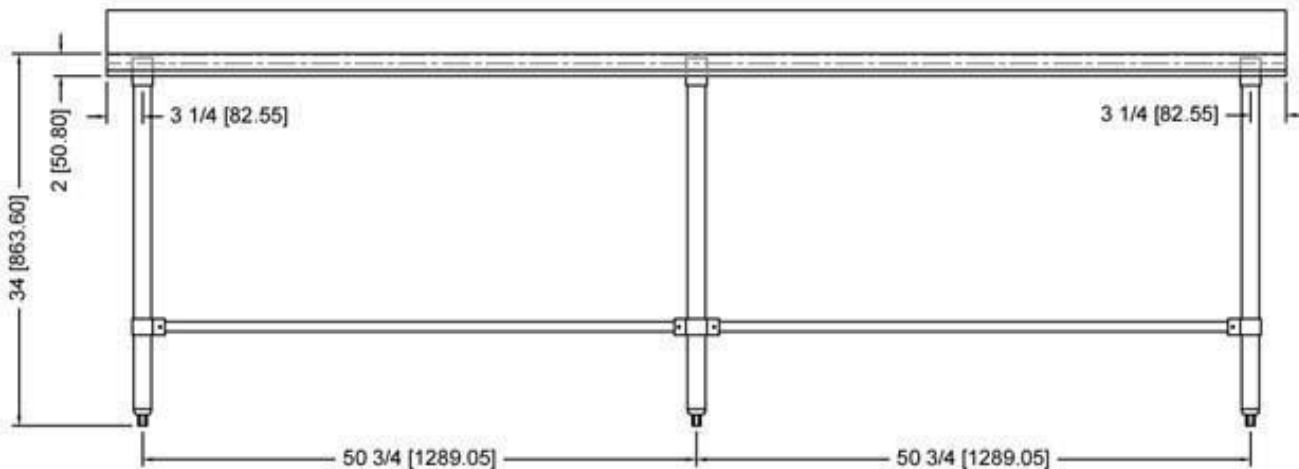

Open base worktable 30"X108"
 16GA.304S/S top shelf
 with 4" backplash with 1" return
 18GA.430S/S stainless steel hat channel
 Stainless steel socket on hat channel
 Stainless steel leg and bullet feet
 "U" shape stainless steel leg bracing
 with aluminum socket
 Carton packing

600WT30108BS