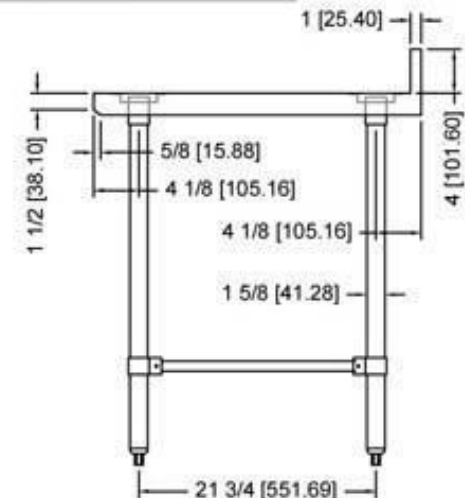

Open base worktable 30"X108"
 16GA.304S/S top shelf
 with 4" backplash with 1" return
 18GA.430S/S stainless steel hat channel
 Stainless steel socket on hat channel
 Stainless steel leg and bullet feet
 "U" shape stainless steel leg bracing
 with aluminum socket
 Carton packing

600WT30108BS