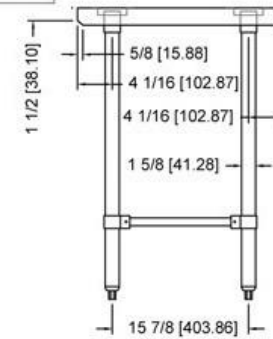

Open base worktable 24"X96" ,16GA.304S/S flat top shelf
 18GA.430S/S stainless steel hat channel
 Stainless steel socket on hat channel
 Stainless steel leg and bullet feet
 "U" shape stainless steel leg bracing with aluminum socket
 Carton packing
 N.W.:35.60KGS G.W.:40.10KGS

600WT24X96SS