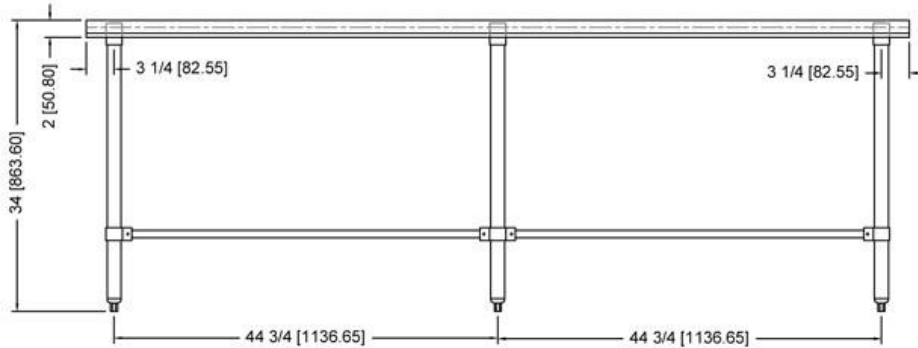

Open base worktable 24"X96" ,16GA.304S/S flat top shelf
 18GA.430S/S stainless steel hat channel
 Stainless steel socket on hat channel
 Stainless steel leg and bullet feet
 "U" shape stainless steel leg bracing with aluminum socket
 Carton packing
 N.W.:35.60KGS G.W.:40.10KGS

600WT24X96SS