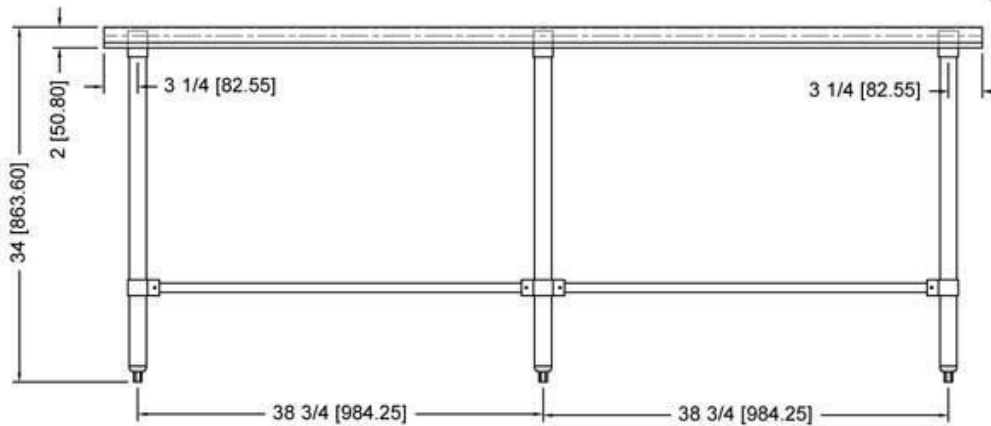

Open base worktable 24"X84" ,16GA.304S/S flat top shelf
 18GA.430S/S stainless steel hat channel
 Stainless steel socket on hat channel
 Stainless steel leg and bullet feet
 "U" shape stainless steel leg bracing with aluminum socket
 Carton packing
 N.W.:32.20KGS G.W.:36.30KGS

600WT24X84SS