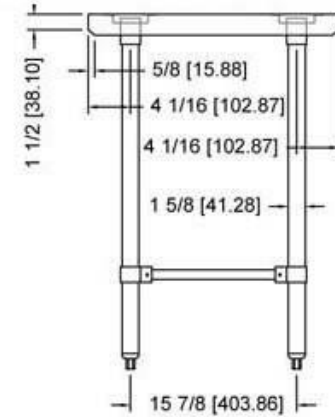

Open base worktable 24"X84" ,16GA.304S/S flat top shelf
 18GA.430S/S stainless steel hat channel
 Stainless steel socket on hat channel
 Stainless steel leg and bullet feet
 "U" shape stainless steel leg bracing with aluminum socket
 Carton packing
 N.W.:32.20KGS G.W.:36.30KGS

600WT24X84SS