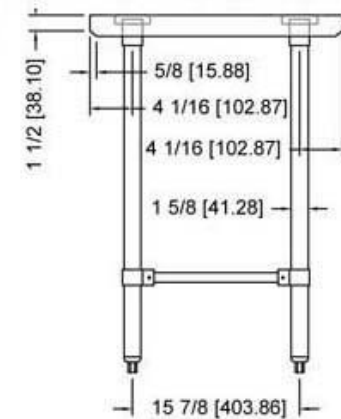

Open base worktable 24"X72" ,16GA.304S/S flat top shelf
 18GA.430S/S stainless steel hat channel
 Stainless steel socket on hat channel
 Stainless steel leg and bullet feet
 "U" shape stainless steel leg bracing with aluminum socket
 Carton packing
 N.W.:27.60KGS G.W.:31.30KGS

600WT24X72SS