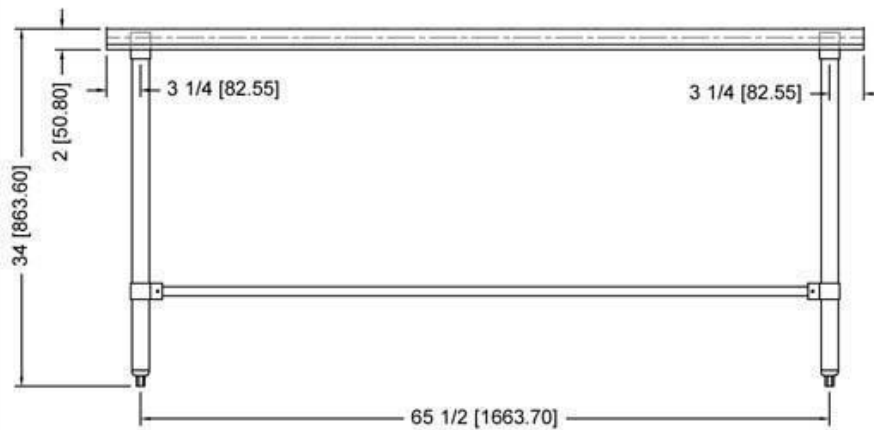

Open base worktable 24"X72" ,16GA.304S/S flat top shelf
 18GA.430S/S stainless steel hat channel
 Stainless steel socket on hat channel
 Stainless steel leg and bullet feet
 "U" shape stainless steel leg bracing with aluminum socket
 Carton packing
 N.W.:27.60KGS G.W.:31.30KGS

600WT24X72SS