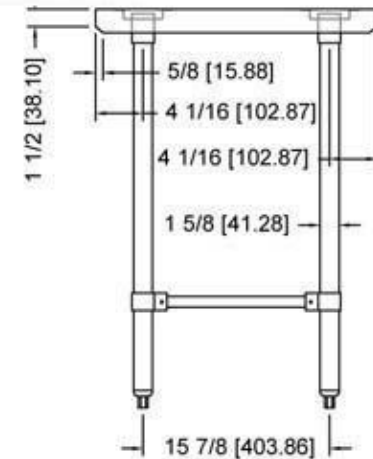

Open base worktable 24"X36" ,16GA.304S/S flat top shelf
 18GA.430S/S stainless steel hat channel
 Stainless steel socket on hat channel
 Stainless steel leg and bullet feet
 "U" shape stainless steel leg bracing with aluminum socket
 Carton packing
 N.W.:17.40KGS G.W.:19.90KGS

600WT24X36SS