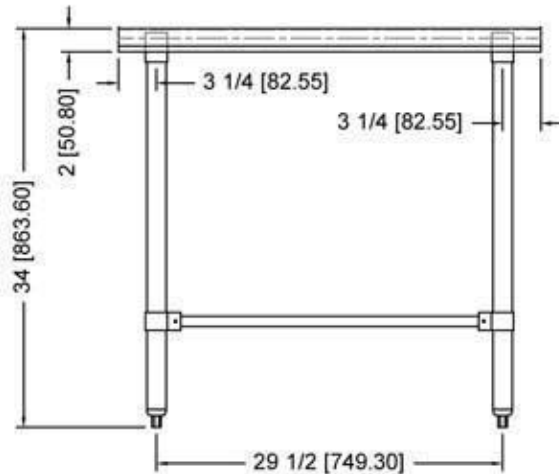

Open base worktable 24"X36" ,16GA.304S/S flat top shelf
 18GA.430S/S stainless steel hat channel
 Stainless steel socket on hat channel
 Stainless steel leg and bullet feet
 "U" shape stainless steel leg bracing with aluminum socket
 Carton packing
 N.W.:17.40KGS G.W.:19.90KGS

600WT24X36SS