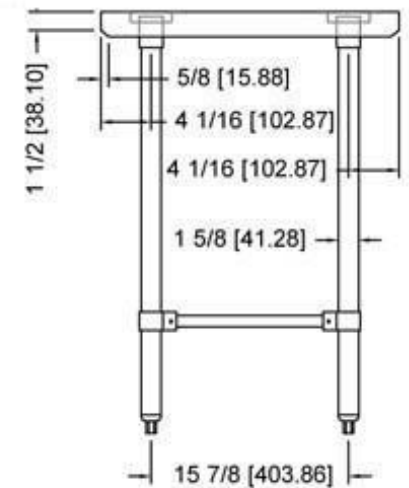

Open base worktable 24"X30" ,16GA.304S/S flat top shelf
 18GA.430S/S stainless steel hat channel
 Stainless steel socket on hat channel
 Stainless steel leg and bullet feet
 "U" shape stainless steel leg bracing with aluminum socket
 Carton packing
 N.W.:15.80KGS G.W.:18.10KGS

600WT24X30SS