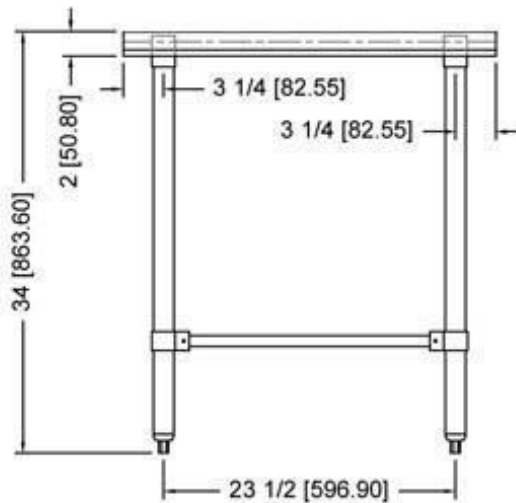

Open base worktable 24"X30" ,16GA.304S/S flat top shelf
 18GA.430S/S stainless steel hat channel
 Stainless steel socket on hat channel
 Stainless steel leg and bullet feet
 "U" shape stainless steel leg bracing with aluminum socket
 Carton packing
 N.W.:15.80KGS G.W.:18.10KGS

600WT24X30SS