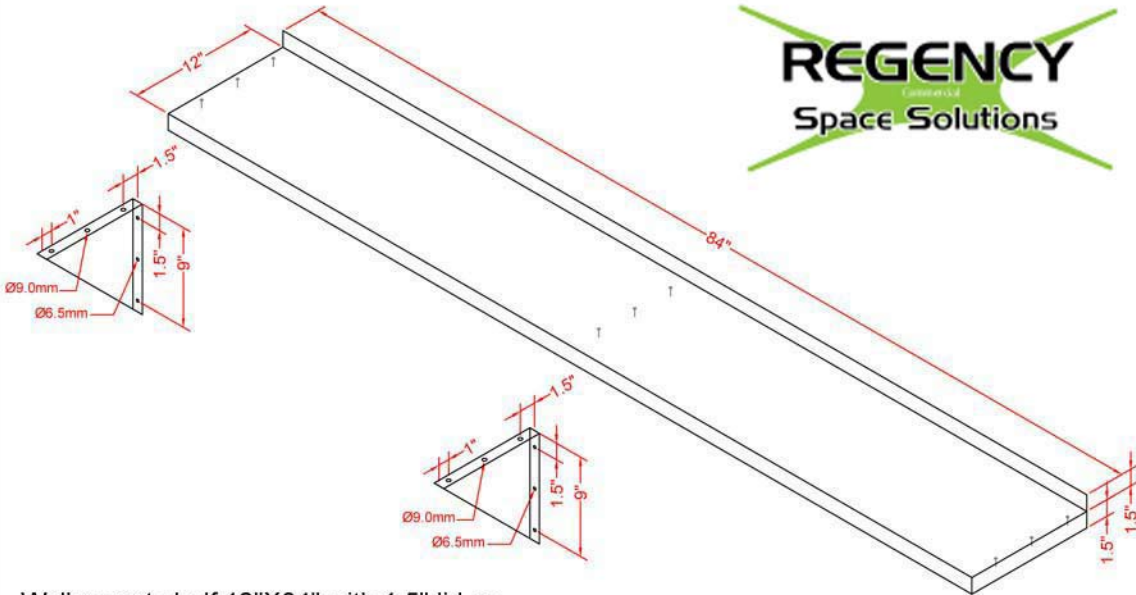

REGENCY

Commercial

Space Solutions

Wall mount shelf 12"X84" with 1.5" lid up

18GA.430S/S, three brackets

Carton packing

600WS1284