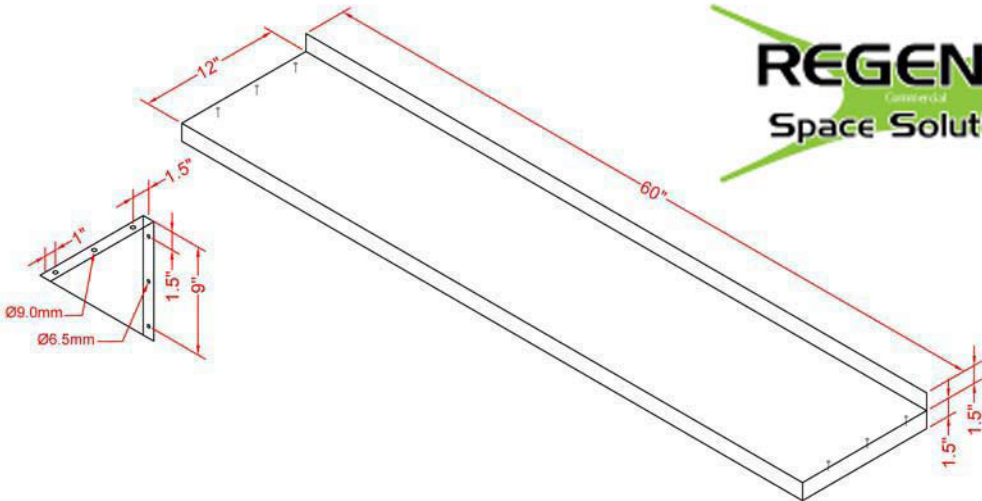

REGENCY
Commercial
Space Solutions

Wall mount shelf 12"X60" with 1.5" lid up
18GA.430S/S, two brackets
Carton packing

600WS1260