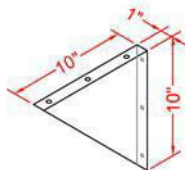

REGENCY
Commercial
Space Solutions

Wall mount shelf 12"X60" with 1.5" lid up
18GA.430S/S, two brackets
Carton packing

600WS1260