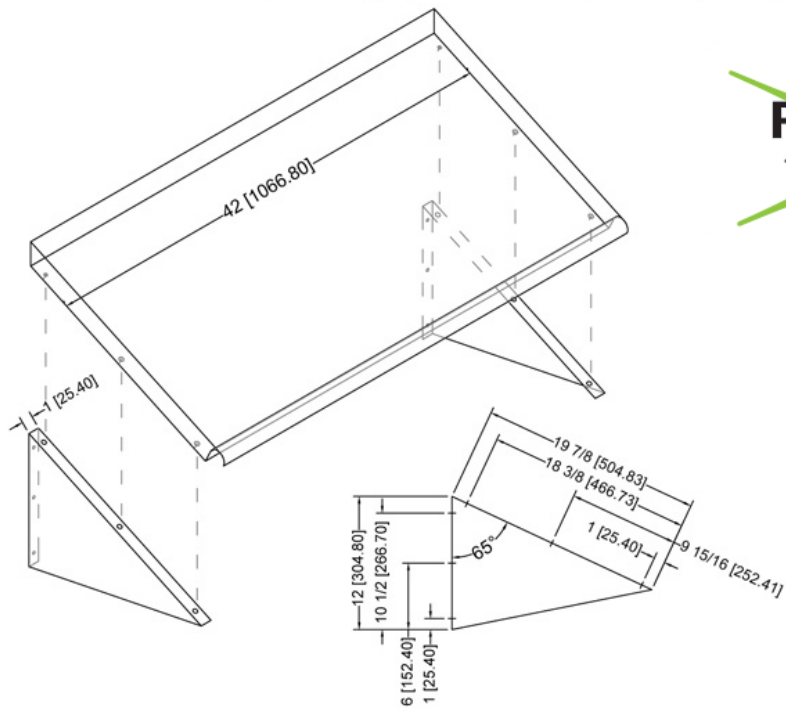

18GA.304S/S slant, 42" length, two brackets, Carton packing

#600WR42