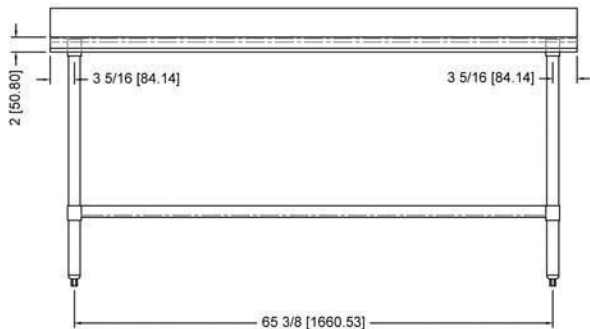

Worktable 30"X72"

16GA.304S/S top shelf with 4" back splash
 18GA.430S/S Stainless steel undershelf
 and hat channel

Stainless steel legs and sockets

Stainless steel bullet feet, Carton packaging

600TSB3072S