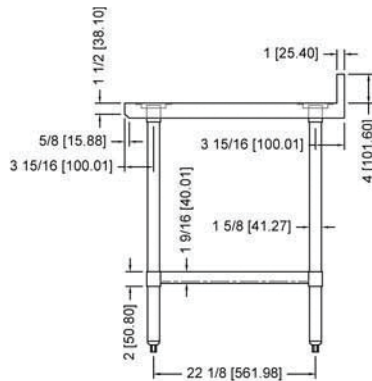

Worktable 30"X72"

16GA.304S/S top shelf with 4" back splash
 18GA.430S/S Stainless steel undershelf
 and hat channel

Stainless steel legs and sockets

Stainless steel bullet feet, Carton packaging

600TSB3072S