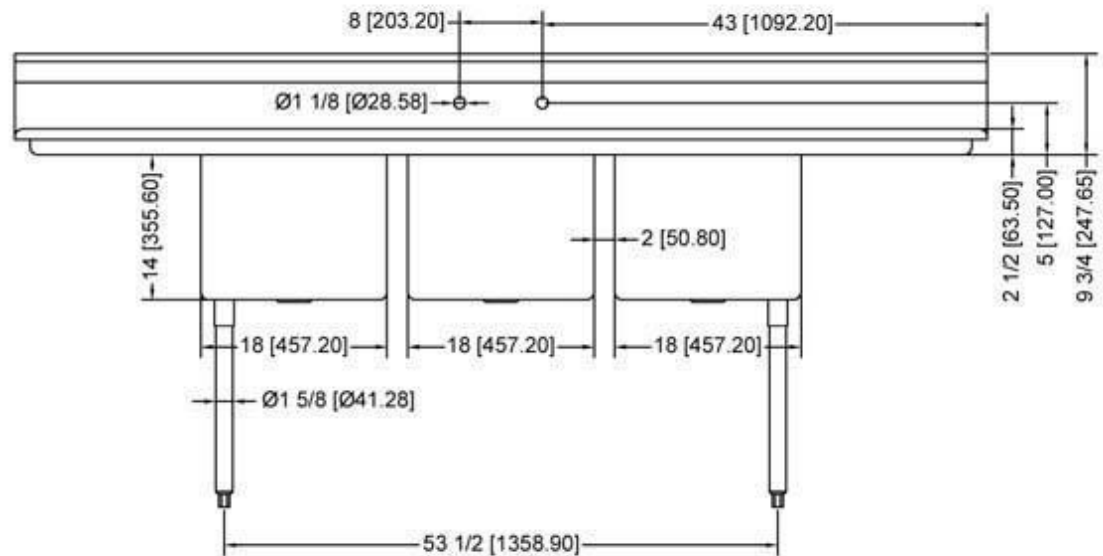

16GA.304S/S sink, 3comp:18"X24"X14"  
 16GA.galvanized leg and socket, plastic bullet feet  
 18" left & 18" right drainboards  
 Centered drain with 3.5" drain basket  
 Wooden skid packing  
 G.W.:69.80KGS

600S31824218