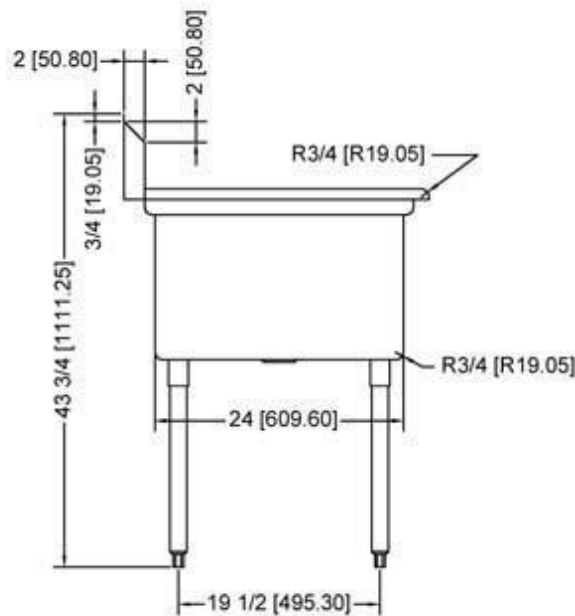

16GA.304S/S sink, 3comp:18"X24"X14"  
 16GA.galvanized leg and socket, plastic bullet feet  
 18" left & 18" right drainboards  
 Centered drain with 3.5" drain basket  
 Wooden skid packing  
 G.W.:69.80KGS

600S31824218