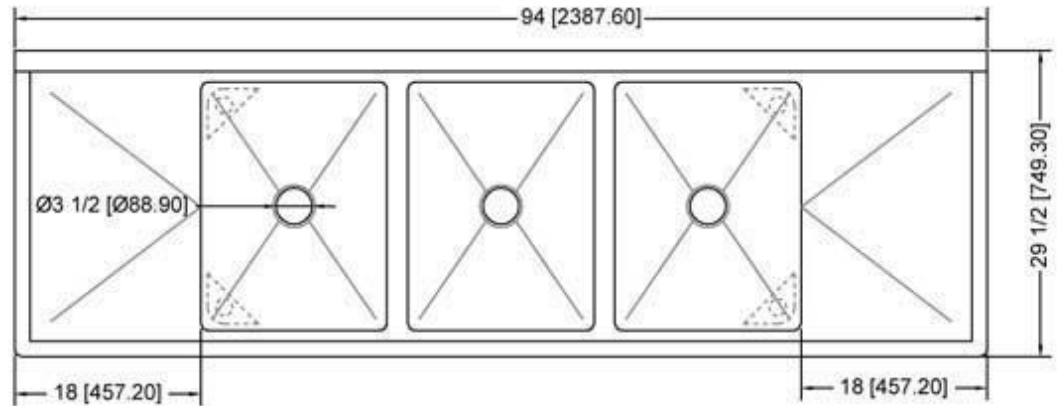

16GA.304S/S sink, 3comp:18"X24"X14"  
 16GA.galvanized leg and socket, plastic bullet feet  
 18" left & 18" right drainboards  
 Centered drain with 3.5" drain basket  
 Wooden skid packing  
 G.W.:69.80KGS