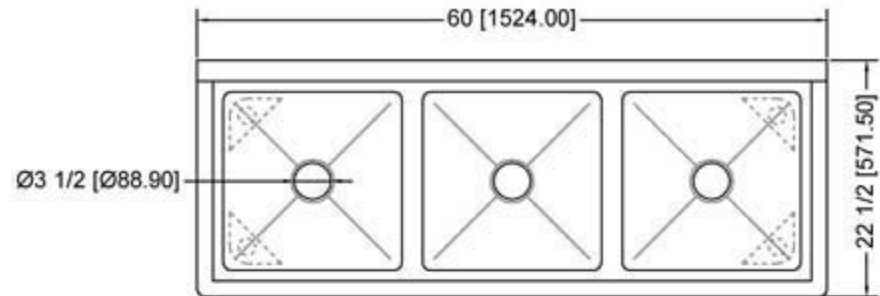

16GA.304S/S sink

3comp:17"X17"X12"

16GA.galvanized leg and socket

Plastic bullet feet

No drainboard

Centered drain with 3.5" drain

600S31717