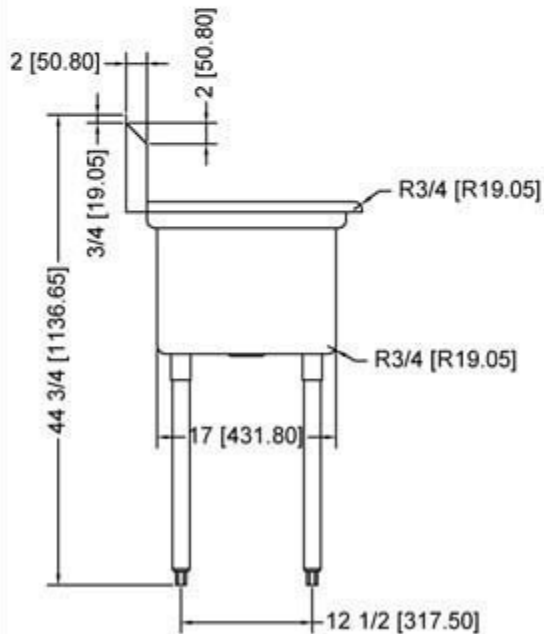

16GA.304S/S sink

3comp:17"X17"X12"

16GA.galvanized leg and socket

Plastic bullet feet

No drainboard

Centered drain with 3.5" drain

600S31717