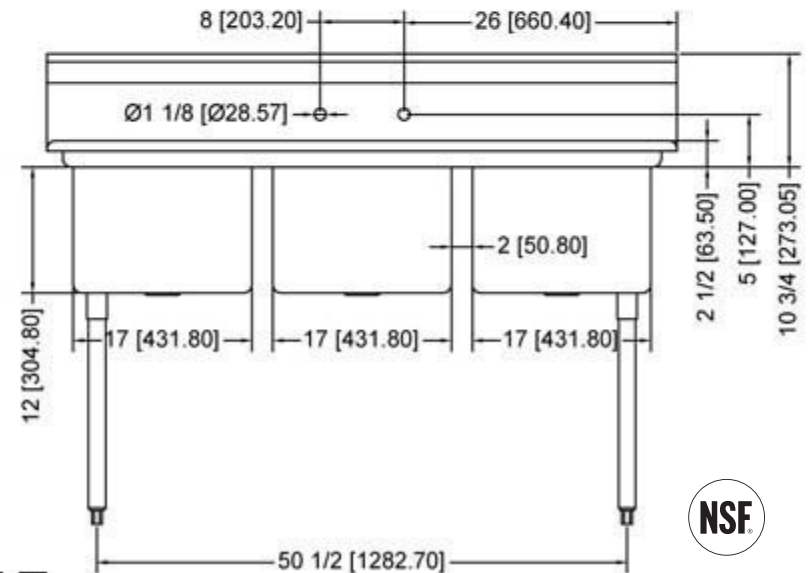

16GA.304S/S sink

3comp:17"X17"X12"

16GA.galvanized leg and socket

Plastic bullet feet

No drainboard

Centered drain with 3.5" drain

600S31717