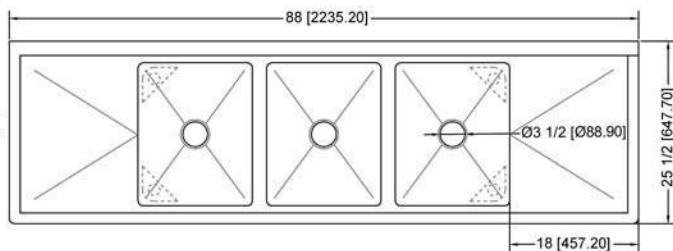

16GA.304S/S sink

3comp:16"X20"X12"

16GA.galvanized leg and socket

Plastic bullet feet

18" left & 18" right drainboards

Centered drain with 3.5" drain

REGENCY
Tables And Sinks

600S31620218