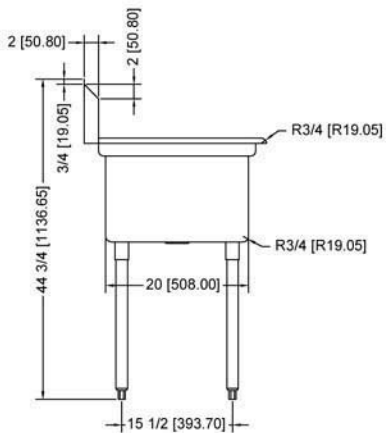

16GA.304S/S sink

3comp:16"X20"X12"

16GA.galvanized leg and socket

Plastic bullet feet

18" left & 18" right drainboards

Centered drain with 3.5" drain

REGENCY
Tables And Sinks

600S31620218