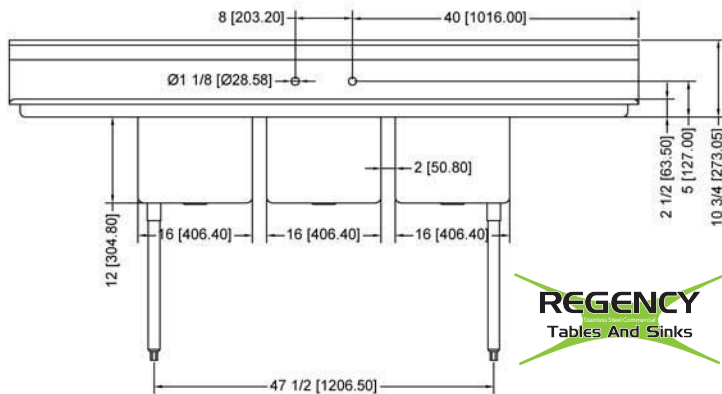

16GA.304S/S sink

3comp:16"X20"X12"

16GA.galvanized leg and socket

Plastic bullet feet

18" left & 18" right drainboards

Centered drain with 3.5" drain

REGENCY
Tables And Sinks

600S31620218