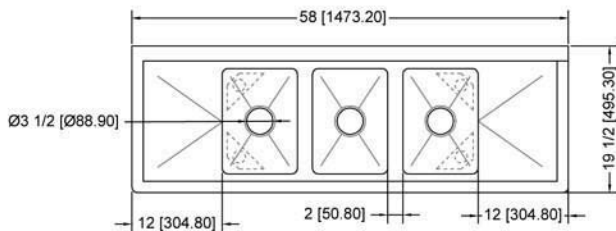

16GA.304S/S sink

3comp:10"X14"X10"

16GA.galvanized leg and socket

Plastic bullet feet

12" left and 12" right drainboards

Centered drain with 3.5" drain basket

**REGENCY**  
Stainless Steel Commercial  
Tables And Sinks

600S31014212