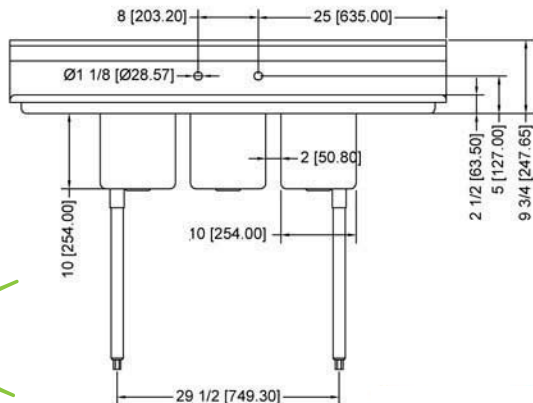

16GA.304S/S sink

3comp:10"X14"X10"

16GA.galvanized leg and socket

Plastic bullet feet

12" left and 12" right drainboards

Centered drain with 3.5" drain basket

**REGENCY**  
Stainless Steel Commercial  
Tables And Sinks

600S31014212