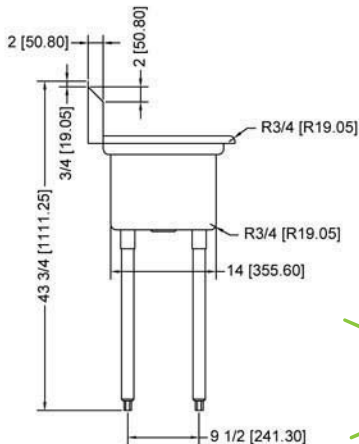

16GA.304S/S sink

3comp:10"X14"X10"

16GA.galvanized leg and socket

Plastic bullet feet

12" left and 12" right drainboards

Centered drain with 3.5" drain basket

**REGENCY**  
Stainless Steel Commercial  
Tables And Sinks

600S31014212